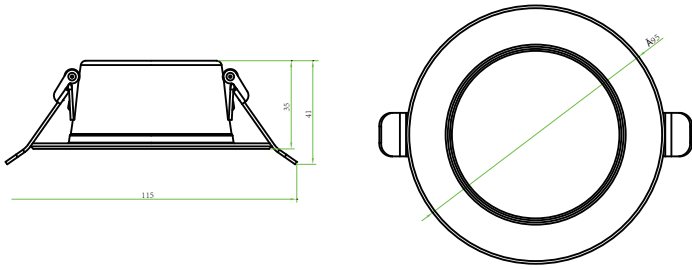

## Dimensional Drawing

Type	H(mm)	D(mm)	Recessed Cutout(mm)
LED DL-RC-US PRO R70-6W	35	Φ95	Φ70
LED DL-RC-US PRO R100-9W	35	Φ115	Φ100
LED DL-RC-US PRO R125-14W	35	Φ140	Φ125
LED DL-RC-US PRO R150-18W	35	Φ170	Φ150
LED DL-RC-US PRO R200-24W	35	Φ220	Φ200