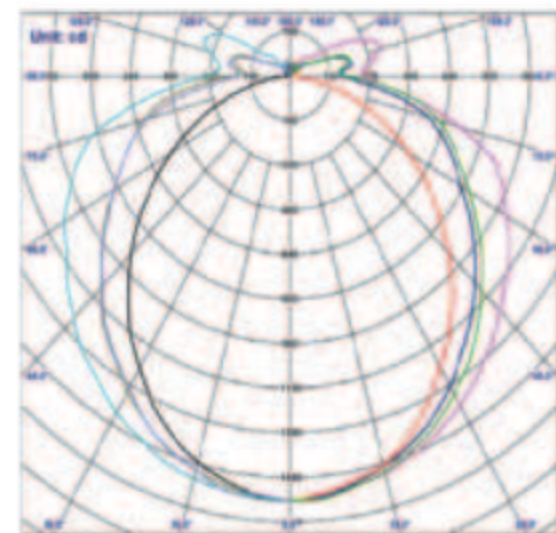

PHOTOMETRIC DATA

Color Temperature	<input type="checkbox"/> 3000K Warm White <input type="checkbox"/> 4000K Cool White <input type="checkbox"/> 5000K Day Light <input type="checkbox"/> 6500K Cool Daylight
Color Rendering Index	> 80
Beam Angle	160°
Standard Deviation Colour Matching (SDCM)	< 5
Luminous Flux	(2ft) 1 X 8 W - 1,350 lm (2ft) 2 X 8 W - 2,700 lm (4ft) 1 X 10 W - 1,750 lm (4ft) 2 X 10 W - 3,500 lm (4ft) 1 X 12 W - 2,100 lm (4ft) 2 X 12 W - 4,200 lm (4ft) 1 X 14 W - 2,380 lm (4ft) 2 X 14 W - 4,760 lm (4ft) 1 X 16 W - 2,700 lm (4ft) 2 X 16 W - 5,400 lm (4ft) 1 X 18 W - 3,000 lm (4ft) 2 X 18 W - 6,000 lm
Luminous Efficacy	166 - 175 lm / W

T8 LED BARE CHANNEL

ECO PREMIUM PLUS SERIES

PHOTOMETRIC

1 X 2FT

1 X 4FT

2 X 2FT

2 X 4FT

PRODUCT DIMENSION