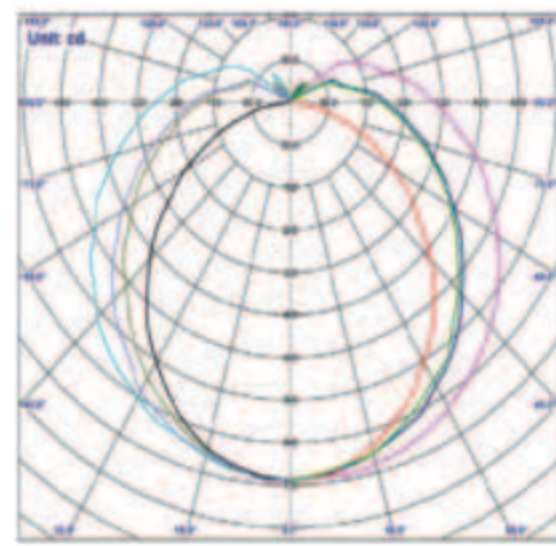

PHOTOMETRIC DATA

Color Temperature	<input type="checkbox"/> 3000K Warm White <input type="checkbox"/> 4000K Cool White <input type="checkbox"/> 5000K Day Light <input type="checkbox"/> 6500K Cool Daylight
Color Rendering Index	> 80
Beam Angle	160°
Standard Deviation Colour Matching (SDCM)	< 5
Luminous Flux	(2ft) 1 X 8 W - 1,350 lm (2ft) 2 X 8 W - 2,700 lm (4ft) 1 X 10 W - 1,750 lm (4ft) 2 X 10 W - 3,500 lm (4ft) 1 X 12 W - 2,100 lm (4ft) 2 X 12 W - 4,200 lm (4ft) 1 X 14 W - 2,380 lm (4ft) 2 X 14 W - 4,760 lm (4ft) 1 X 16 W - 2,700 lm (4ft) 2 X 16 W - 5,400 lm (4ft) 1 X 18 W - 3,000 lm (4ft) 2 X 18 W - 6,000 lm
Luminous Efficacy	166 - 175 lm / W

T8 LED BARE CHANNEL

ECO PREMIUM PLUS SERIES

PHOTOMETRIC

1 X 2FT

1 X 4FT

2 X 2FT

2 X 4FT

PRODUCT DIMENSION