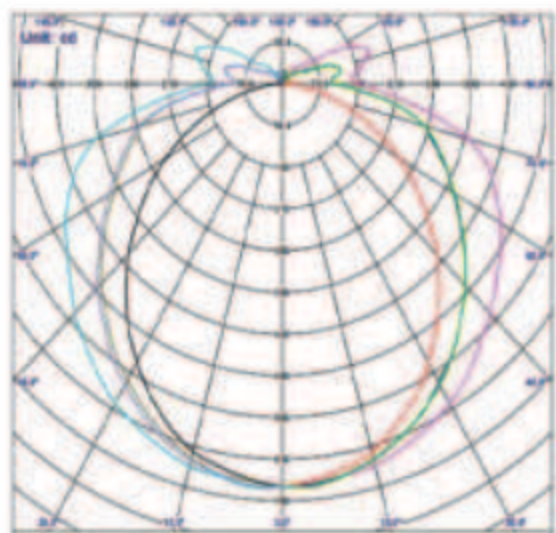

T8 LED BARE CHANNEL

ECO PREMIUM PLUS SERIES

PHOTOMETRIC

2 X 2FT

PRODUCT DIMENSION

MODEL	HOUSING	
	DIMENSION	NET WEIGHT
LBN58121E	L : 610 x W : 44 x H : 64 mm	0.5 Kg
LBN58221E	L : 610 x W : 105 x H : 71 mm	0.55 Kg
LBN58141E	L : 1220 x W : 44 x H : 64 mm	0.95 Kg
LBN58241E	L : 1220 x W : 105 x H : 71 mm	1.0 Kg

PROJECT REFERENCE

CERTIFICATION