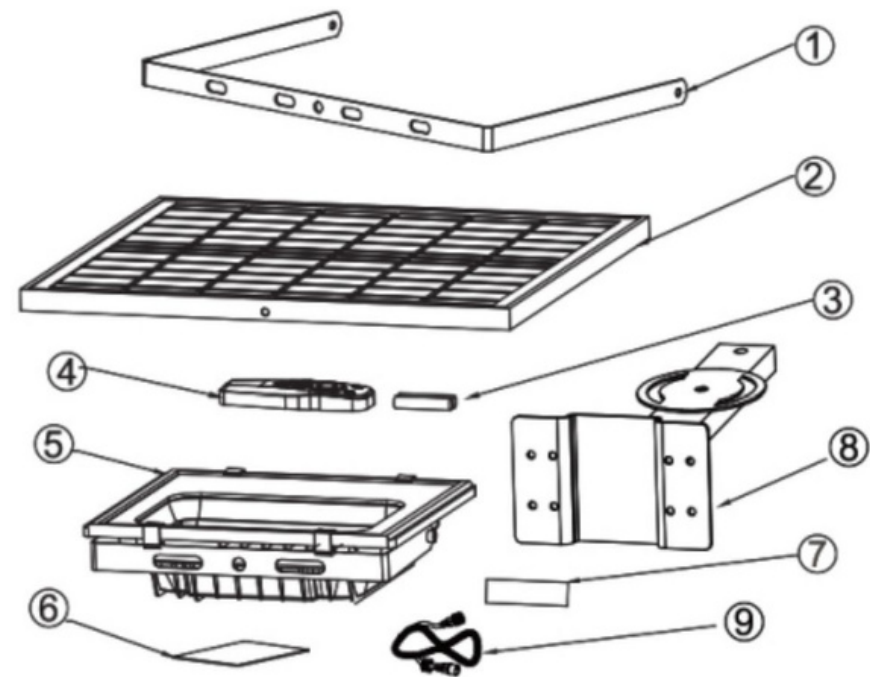

LAMPHILL™ **SF2 SERIES**
PerfectOne SOLAR FLOOD LIGHT WITH REMOTE

SF2

SF2-6065
SF2-10065
SF2-20065

Power : 60W / 100W / 200W
 Beam Angle : 120°
 Charging Time : 6 - 10 Hours
 Color Temp. : 6500K (Day Light)
 Working time up to 16 Hours after fully charged

- 1. Mounting Bracket
- 2. Solar Panel
- 3. Batteries for Remote Control
- 4. Remote Control
- 5. Lamp Body
- 6. Product Manual
- 7. Accessory Kits
- 8. Installation Support Arm
- 9. Power Line

Automatic Charge