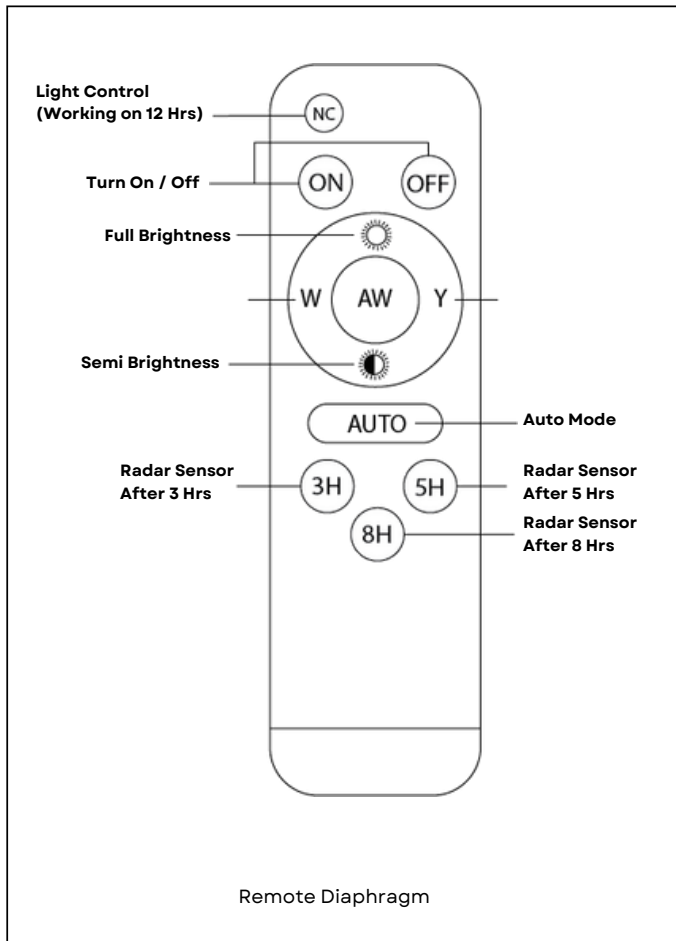

## SPECIFICATION

<b>Application</b>	Garden, Courtyard, Factory	<b>Luminous Flux/W</b>	150lm/w
<b>Item Type</b>	Solar Flood Light	<b>Beam Angle</b>	120°
<b>Brand</b>	Lamphill Perfect One	<b>Charging Time</b>	8 Hours
<b>Series</b>	SF4 Series	<b>Working Temp.</b>	-20°C-50°C
<b>Wattage</b>	100W / 200W / 300W / 400W / 500W	<b>Working Time</b>	8 - 12 Hours
<b>Light Source</b>	SMD	<b>IP Rating</b>	IP65
<b>Product Size</b>	Refer Model Spec	<b>Solar Panel Power</b>	Refer Model Spec
<b>Color Temp.</b>	3000K / 6500K	<b>Body Material</b>	Aluminum Die-Casting
<b>CRI</b>	Ra>80	<b>Control Method</b>	Motion Sensor, Remote Control, Solar
<b>Battery Capacity</b>	Refer Model Spec	<b>Package</b>	5 Unit / Carton

## MODEL

Part No.	Wattage	Color Temp.	Product Size	Battery Capacity	Solar Panel	Panel Size
SF4-10030	100W	3000K	185*163*50mm	3.2V/5AH	6W/6V Polysilicon	180*270*17mm
SF4-10065	100W	6500K	185*163*50mm	3.2V/5AH	6W/6V Polysilicon	180*270*17mm
SF4-20030	200W	3000K	237*204*55mm	3.2V/10AH	12W/6V Polysilicon	350*290*17mm
SF4-20065	200W	6500K	237*204*55mm	3.2V/10AH	12W/6V Polysilicon	350*290*17mm
SF4-30030	300W	3000K	249*289*55mm	3.2V/20AH	25W/6V Polysilicon	350*530*17mm
SF4-30065	300W	6500K	249*289*55mm	3.2V/20AH	25W/6V Polysilicon	350*530*17mm
SF4-40065	400W	6500K	294*330*55mm	3.2V/30AH	30W/6V Polysilicon	350*600*17mm
SF4-50065	500W	6500K	376*407*55mm	3.2V/40AH	40W/6V Polysilicon	670*445*17mm

**POWER INDICATOR**

The power indicator below will show that how much power you have charged with just a glance. Each light in the bar will reflect the battery of the flood light.

Charge During Daytime

Automatically Turns On At Night

**RADAR MOTION SENSOR**

LIGHTS OFF

FULL BRIGHTNESS

LIGHTS OFF

**Automatic Mode :**

Press the “Auto” button on the remote to activate the radar motion sensor. When object such as vehicle or human walks into the detection area, the lights will turn on automatically. To stay light up all the time, press the “On” button on the remote.