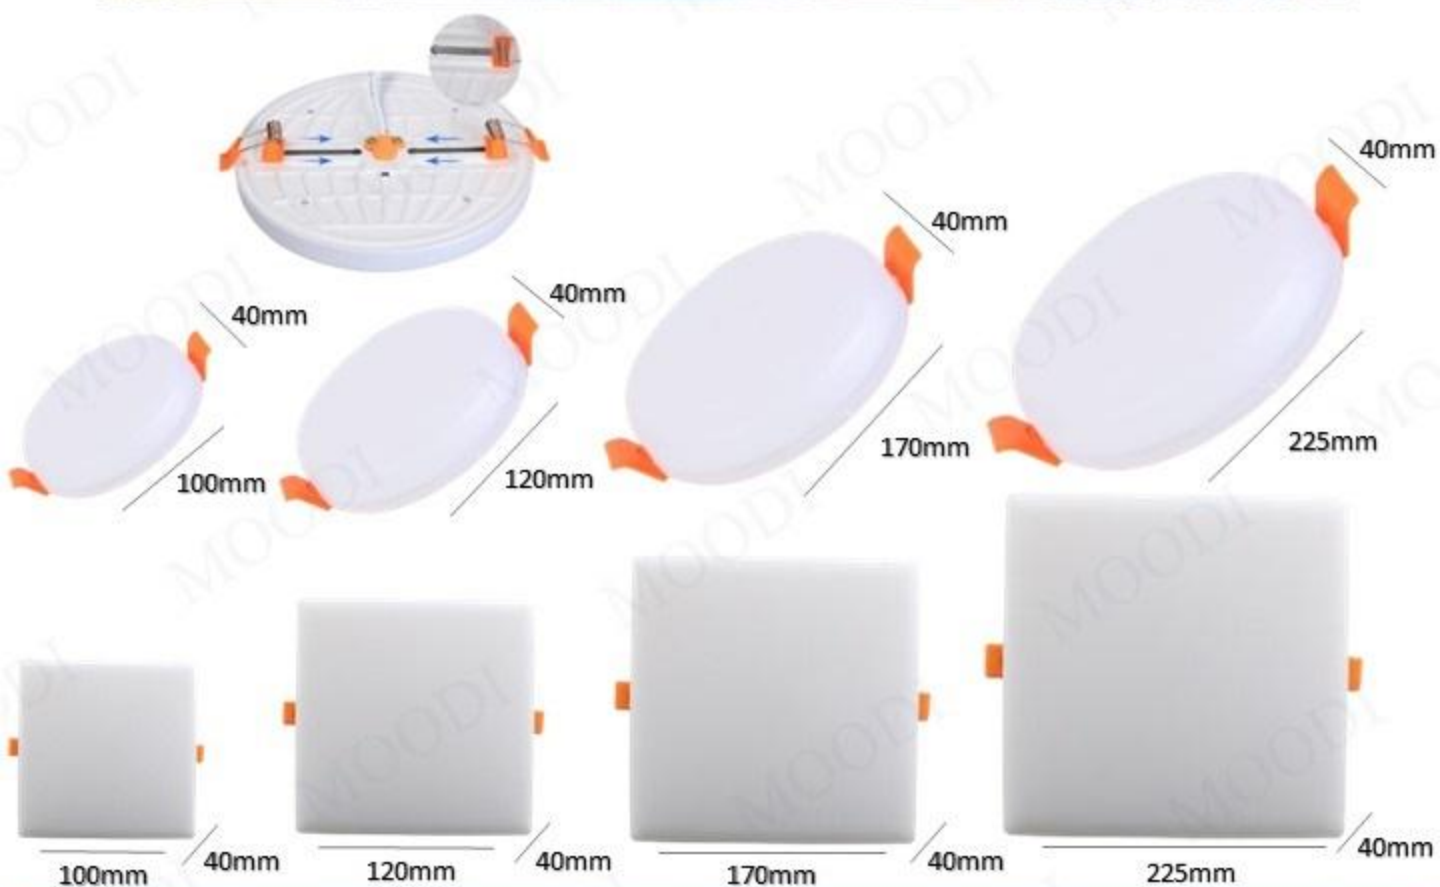

MOODI ADJUSTABLE DOWNLIGHT

ITEM CODE	SHAPE	WATTAGE	LUMENS	LED TYPE	POWER FACTOR	LIGHT COLOUR	MATERIAL	BODY SIZE	CUT HOLE	Pcs/Ctn
1009	Round	10W	1000LM	2835	>0.5	6500K/4000K/3000K	Steel + PP	100*40mm	55-90mm	100
1009	Round	18W	1800LM					120*40mm	55-110mm	40
1009	Round	24W	2400LM					170*40mm	55-160mm	40
1009	Round	36W	3600LM					225*40mm	55-215mm	
1010	Square	10W	1000LM					100*40mm	55-90mm	100
1010	Square	18W	1800LM					120*40mm	55-110mm	40
1010	Square	24W	2400LM					170*40mm	55-160mm	40
1010	Square	36W	3600LM					225*40mm	55-215mm	