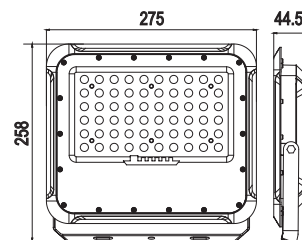

SOLAR FLOODLIGHT

PRESTIGETM

Storm ⚡

ILLUMINATING THE NIGHT WITH SOLAR

IP65 SOLAR FLOODLIGHT

150W

BATTERY CAPACITY
3.2V 25000MAH LifePO4
SOLAR PANEL
20W 5V Monocrystalline
SOLAR PANEL SIZE
400mm x 350mm
LIGHTING SOURCE
5050 45PCS

150W

DESCRIPTION **CCT (K)**
PLS-STORM-SL150-FL -FL 6500K

300W

DESCRIPTION **CCT (K)**
PLS-STORM-SL300-FL -FL 6500K

300W

BATTERY CAPACITY
3.2V 25000MAH LifePO4
SOLAR PANEL
30W 5V Monocrystalline
SOLAR PANEL SIZE
530mm x 350mm
LIGHTING SOURCE
5050 60PCS

500W

DESCRIPTION **CCT (K)**
PLS-STORM-SL500-FL -FL 6500K

600W

DESCRIPTION **CCT (K)**
PLS-STORM-SL600-FL -FL 6500K

500W

BATTERY CAPACITY
3.2V 35000MAH LifePO4
SOLAR PANEL
40W 5V Monocrystalline
SOLAR PANEL SIZE
670mm x 350mm
LIGHTING SOURCE
5050 84PCS

600W

BATTERY CAPACITY
3.2V 45000MAH LifePO4
SOLAR PANEL
50W 5V Monocrystalline
SOLAR PANEL SIZE
670mm x 445mm
LIGHTING SOURCE
5050 104PCS

CHARGING TIME 5-6 HOURS | LIFETIME 50,000 HRS