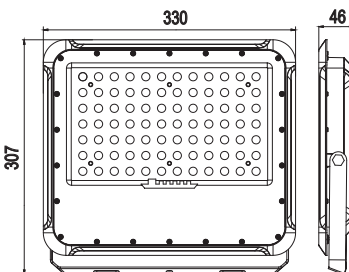

SOLAR FLOODLIGHT

PRESTIGETM

Storm ⚡

ILLUMINATING THE NIGHT WITH SOLAR

IP65 SOLAR FLOODLIGHT

150W

BATTERY CAPACITY
3.2V 25000MAH LifePO4
SOLAR PANEL
20W 5V Monocrystalline
SOLAR PANEL SIZE
400mm x 350mm
LIGHTING SOURCE
5050 45PCS

150W

DESCRIPTION **CCT (K)**
PLS-STORM-SL150-FL -FL 6500K

300W

DESCRIPTION **CCT (K)**
PLS-STORM-SL300-FL -FL 6500K

300W

BATTERY CAPACITY
3.2V 25000MAH LifePO4
SOLAR PANEL
30W 5V Monocrystalline
SOLAR PANEL SIZE
530mm x 350mm
LIGHTING SOURCE
5050 60PCS

500W

DESCRIPTION **CCT (K)**
PLS-STORM-SL500-FL -FL 6500K

600W

DESCRIPTION **CCT (K)**
PLS-STORM-SL600-FL -FL 6500K

500W

BATTERY CAPACITY
3.2V 35000MAH LifePO4
SOLAR PANEL
40W 5V Monocrystalline
SOLAR PANEL SIZE
670mm x 350mm
LIGHTING SOURCE
5050 84PCS

600W

BATTERY CAPACITY
3.2V 45000MAH LifePO4
SOLAR PANEL
50W 5V Monocrystalline
SOLAR PANEL SIZE
670mm x 445mm
LIGHTING SOURCE
5050 104PCS

CHARGING TIME 5-6 HOURS | LIFETIME 50,000 HRS