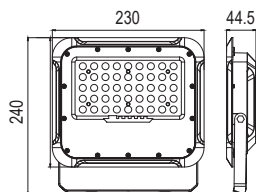

SOLAR FLOODLIGHT

PRESTIGETM

Storm ⚡

ILLUMINATING THE NIGHT WITH SOLAR

IP65 SOLAR FLOODLIGHT

150W

BATTERY CAPACITY
3.2V 25000MAH LifePO4
SOLAR PANEL
20W 5V Monocrystalline
SOLAR PANEL SIZE
400mm x 350mm
LIGHTING SOURCE
5050 45PCS

150W

DESCRIPTION **CCT (K)**
PLS-STORM-SL150-FL -FL 6500K

300W

DESCRIPTION **CCT (K)**
PLS-STORM-SL300-FL -FL 6500K

300W

BATTERY CAPACITY
3.2V 25000MAH LifePO4
SOLAR PANEL
30W 5V Monocrystalline
SOLAR PANEL SIZE
530mm x 350mm
LIGHTING SOURCE
5050 60PCS

500W

DESCRIPTION **CCT (K)**
PLS-STORM-SL500-FL -FL 6500K

600W

DESCRIPTION **CCT (K)**
PLS-STORM-SL600-FL -FL 6500K

500W

BATTERY CAPACITY
3.2V 35000MAH LifePO4
SOLAR PANEL
40W 5V Monocrystalline
SOLAR PANEL SIZE
670mm x 350mm
LIGHTING SOURCE
5050 84PCS

600W

BATTERY CAPACITY
3.2V 45000MAH LifePO4
SOLAR PANEL
50W 5V Monocrystalline
SOLAR PANEL SIZE
670mm x 445mm
LIGHTING SOURCE
5050 104PCS

CHARGING TIME 5-6 HOURS | LIFETIME 50,000 HRS