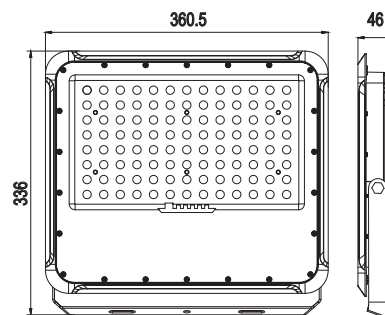

SOLAR FLOODLIGHT

PRESTIGETM

Storm ⚡

ILLUMINATING THE NIGHT WITH SOLAR

IP65 SOLAR FLOODLIGHT

150W

BATTERY CAPACITY
3.2V 25000MAH LifePO4
SOLAR PANEL
20W 5V Monocrystalline
SOLAR PANEL SIZE
400mm x 350mm
LIGHTING SOURCE
5050 45PCS

150W

DESCRIPTION **CCT (K)**
PLS-STORM-SL150-FL -FL 6500K

300W

DESCRIPTION **CCT (K)**
PLS-STORM-SL300-FL -FL 6500K

300W

BATTERY CAPACITY
3.2V 25000MAH LifePO4
SOLAR PANEL
30W 5V Monocrystalline
SOLAR PANEL SIZE
530mm x 350mm
LIGHTING SOURCE
5050 60PCS

500W

DESCRIPTION **CCT (K)**
PLS-STORM-SL500-FL -FL 6500K

600W

DESCRIPTION **CCT (K)**
PLS-STORM-SL600-FL -FL 6500K

500W

BATTERY CAPACITY
3.2V 35000MAH LifePO4
SOLAR PANEL
40W 5V Monocrystalline
SOLAR PANEL SIZE
670mm x 350mm
LIGHTING SOURCE
5050 84PCS

600W

BATTERY CAPACITY
3.2V 45000MAH LifePO4
SOLAR PANEL
50W 5V Monocrystalline
SOLAR PANEL SIZE
670mm x 445mm
LIGHTING SOURCE
5050 104PCS

CHARGING TIME 5-6 HOURS | LIFETIME 50,000 HRS