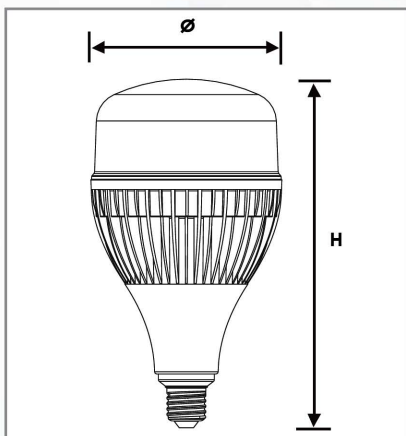

LED Highbay Bulb (E27 & E40)

APPLICATION

- Ideal for Retail Store, Exhibition, Coffee Shop, Supermarket or for all commercial or residential place.

FEATURES

- Easy to Install and E27 & E40 Base (15,000Hrs).
- Directly Replace the Original Ordinary Fluorescent Lamps.
- Suitable for Track Spot Light, Grille Spot Light and Embedded Spot Light.
- Energy Saving and Focusing Spot Design.

<< Optional Available to Add On :
150W Shade >>

MODEL	HOLDER	POWER (W)	CCT (K)	LUMEN (LM)	SIZE Ø x H (mm)	PACKING
BSV130-80/DL	E27	80W	6500	7200	127 x 232	10/CTN
BSV140-100/DL	E27/E40	100W	6500	9000	138 x 230	10/CTN
BSV170-150/DL	E40	150W	6500	13500	170 x 247	8/CTN

*Dimension For Shade

MODEL	SIZE (mm)	
	Ø	H
150W	380	85