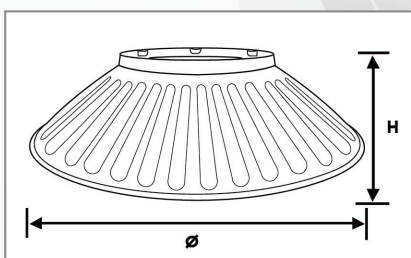

LED Highbay Bulb (E27 & E40)

APPLICATION

- Ideal for Retail Store, Exhibition, Coffee Shop, Supermarket or for all commercial or residential place.

FEATURES

- Easy to Install and E27 & E40 Base (15,000Hrs).
- Directly Replace the Original Ordinary Fluorescent Lamps.
- Suitable for Track Spot Light, Grille Spot Light and Embedded Spot Light.
- Energy Saving and Focusing Spot Design.

<< Optional Available to Add On :
150W Shade >>

MODEL	HOLDER	POWER (W)	CCT (K)	LUMEN (LM)	SIZE Ø x H (mm)	PACKING
BSV130-80/DL	E27	80W	6500	7200	127 x 232	10/CTN
BSV140-100/DL	E27/E40	100W	6500	9000	138 x 230	10/CTN
BSV170-150/DL	E40	150W	6500	13500	170 x 247	8/CTN

*Dimension For Shade

MODEL	SIZE (mm)	
	Ø	H
150W	380	85