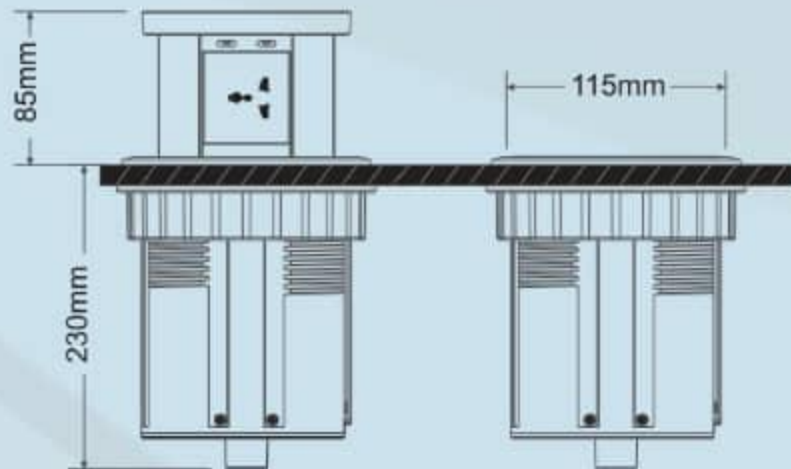

reTOUCH

Switch up your style

POWERHUB PRO

Effortlessly Charge and Connect

**POP-OUT TOWER
PNEUMATIC**

**POP-OUT TOWER
MOTORIZED**

**Press to lift
Pop-Out Tower**

**Touch x2 to auto lift
Pop-Out Tower**

POWERHUB PRO

Pop-Out Tower

4 Universal Socket with Wireless Charging
2 USB Ports, and 2 Type-C PD Charging

Motorized
Tower

Universal
Socket

USB Port

Fast Charge
Type-c

Wireless
Charging

Model No. :	POTS-P / POTS-MT
Item Name :	POWERHUB PRO
Hole diameter:	100 mm
Wire Length:	1500 mm
Rated Voltage	220- 240V
Rated Power:	3250W
Rated Current	13A
Wireless Charging Power:	15W
Type-C Charging Power:	35W (2 Outlets)
USB Charging Power:	3.0A (2 Outlets)