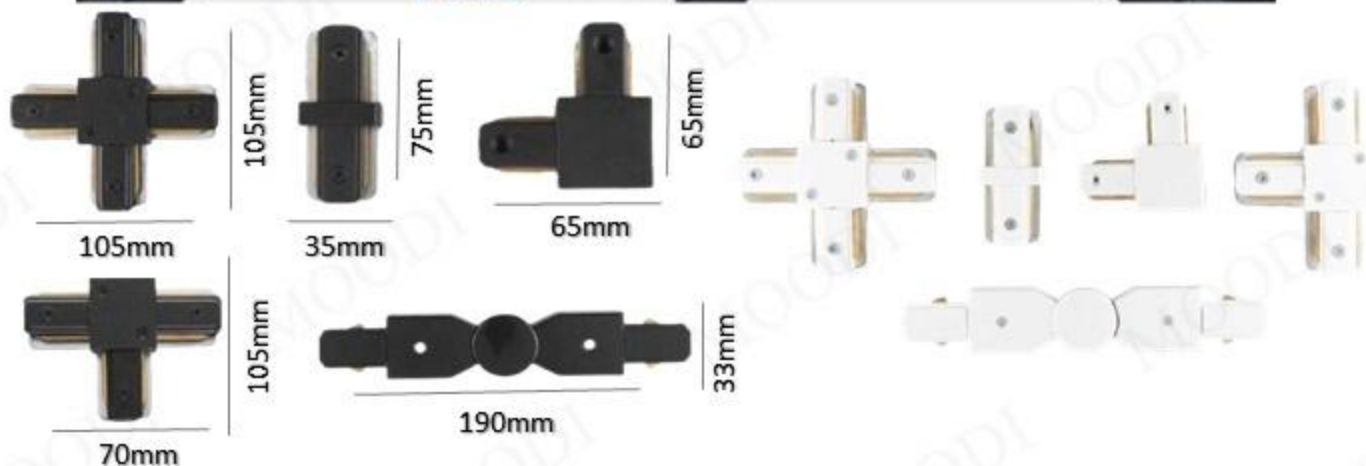

MOODI TRACK JOINT

ITEM CODE	BODY COLOR	MATERIAL	BODY SIZE
+ (Plus) Joint	BK / WH	PVC+Aluminium+Copper	105*105mm
I (Straight) Joint			35*75mm
L Joint			65*65mm
T Joint			70*105mm
Multi Joint			33*190mm