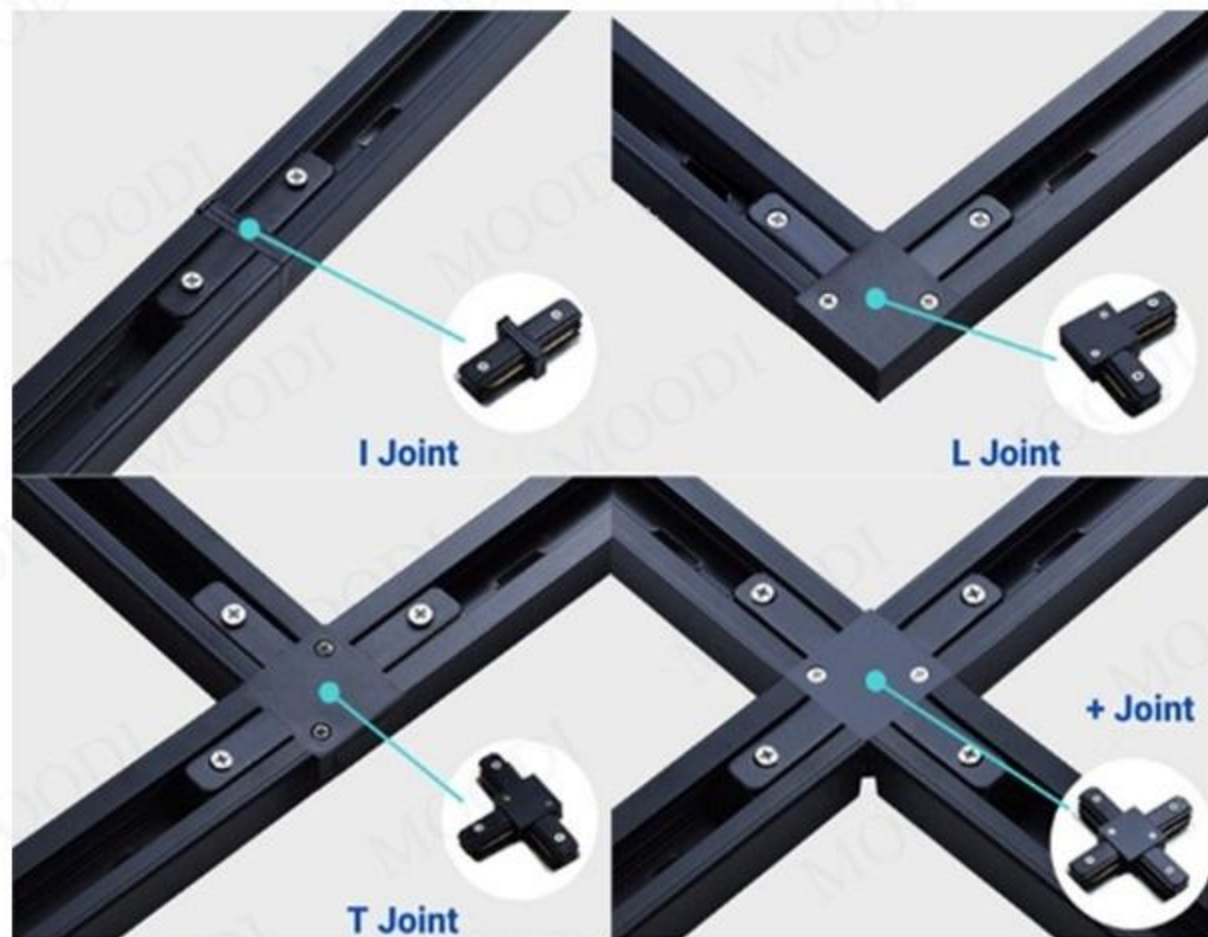

MOODI TRACK JOINT

ITEM CODE	BODY COLOR	MATERIAL	BODY SIZE
+ (Plus) Joint	BK / WH	PVC+Aluminium+Copper	105*105mm
I (Straight) Joint			35*75mm
L Joint			65*65mm
T Joint			70*105mm
Multi Joint			33*190mm