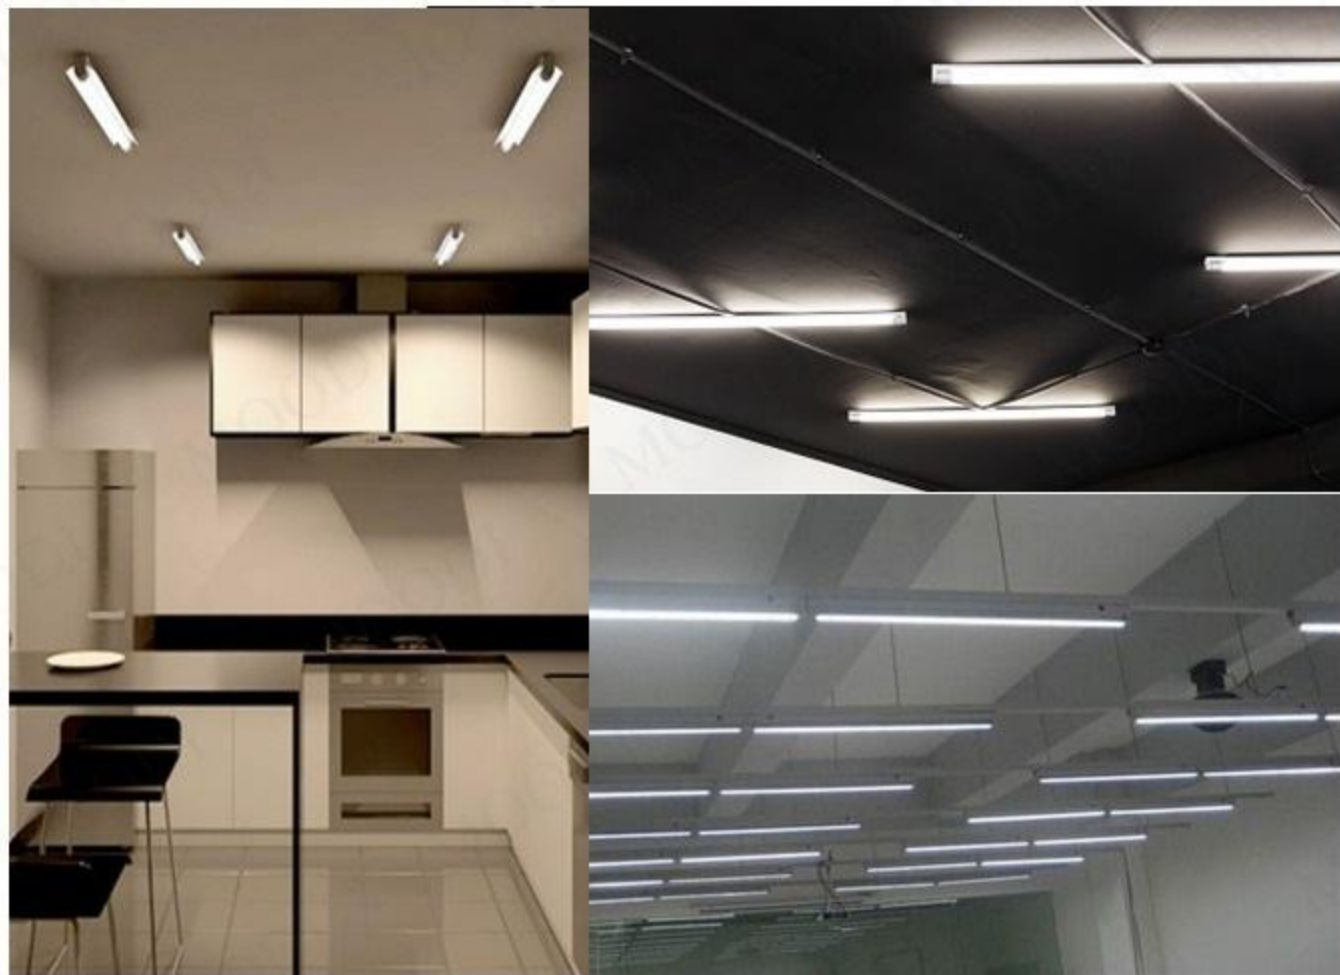

MOODI T8 LED TUBE

Item Code	Wattage	Lumens	Lumens	LED Qty	Light Colour	Voltage	Material	Length
T8120	22W / 4 FT	90LM/W	2200LM	72	6500K		PVC+Glass	1.2M