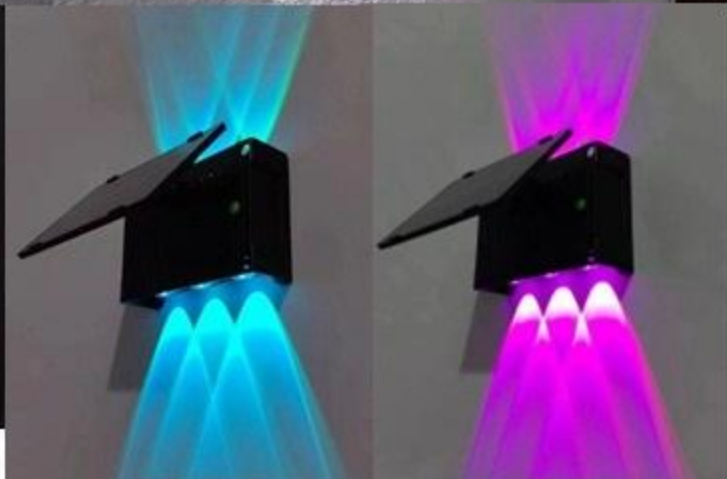

MOODI SOLAR WALL LIGHT

Item Code	Wattage	Light Colour	LED Qty	Battery	Solar Panel	Body Size	Solar Panel Size	Pcs/Ctn
1706S	6W+6W	3 Colour	3x1W	3.7V/2000amh	5V/1.7W	155*100*40mm	150*94.5mm	30
	20W	RGB	30					