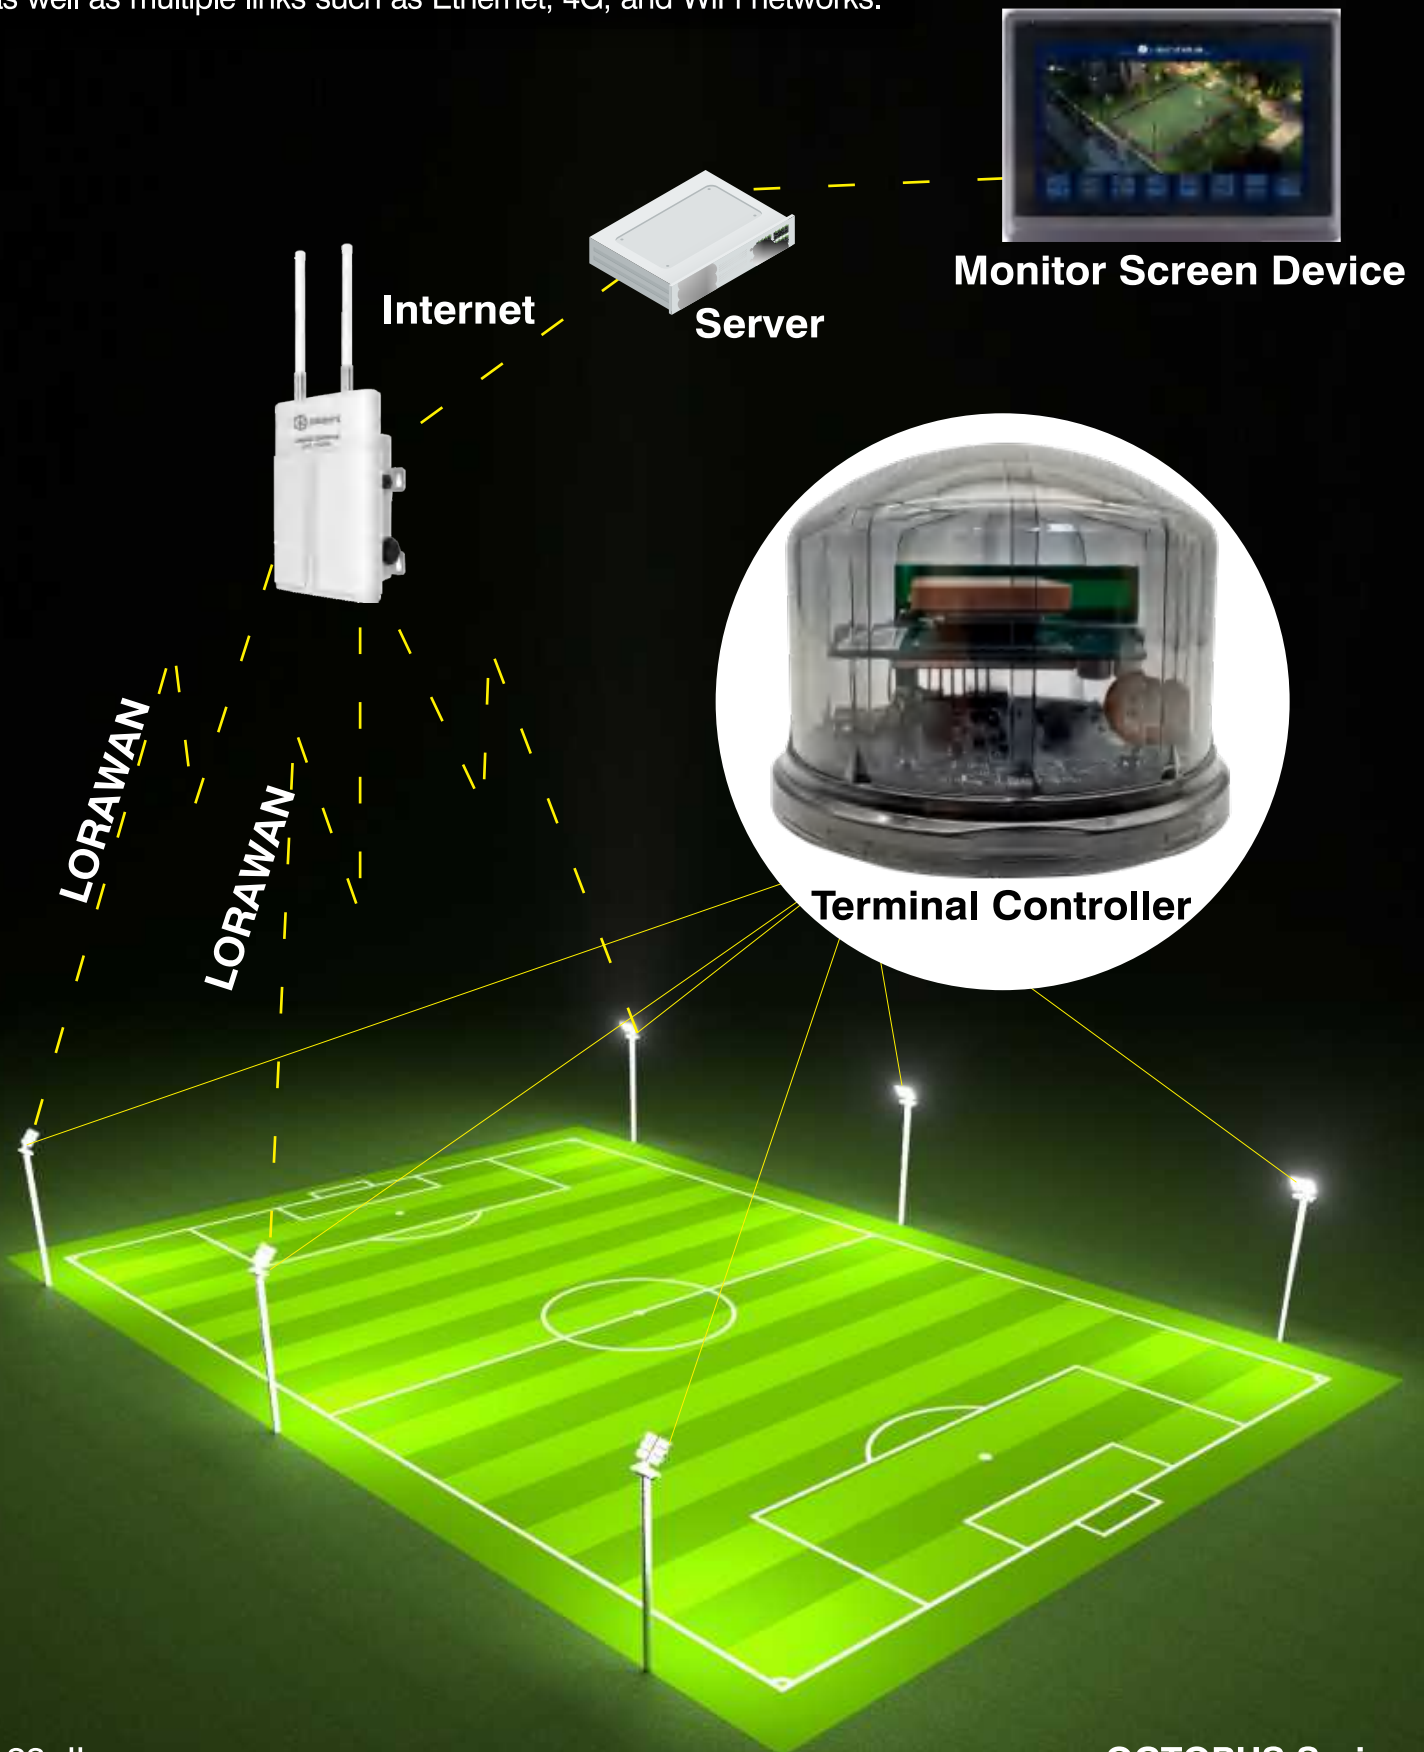

FL23-JL

OCTOPUS Series

4. ADVANTAGE

Detachable Tool Free Cabinet

Provides easy connection of intelligent driver system and effectively convenient maintenance. The optimized grill design builds excellent air convection system to ensure durable working of all drivers.

Quick disassembly and assembly of laser sight.

Sports Ground Lighting Control Topology

Remote control such as dimming, on/off, real-time feedback and etc could be easily achieved by monitoring system through the data collected by Terminal controller which is transmitted wirelessly through Gateway, Operator Base, Server over LoraWAN as well as multiple links such as Ethernet, 4G, and WiFi networks.

Sports Illumination System Installation Demo

- 1.High Mast Light with ZHAGA Base Terminal Controller .
- 2.LoRaWan Gateway is mounted sidealong the sports ground at the height of above 3 meters .

Operation of Monitor Screen