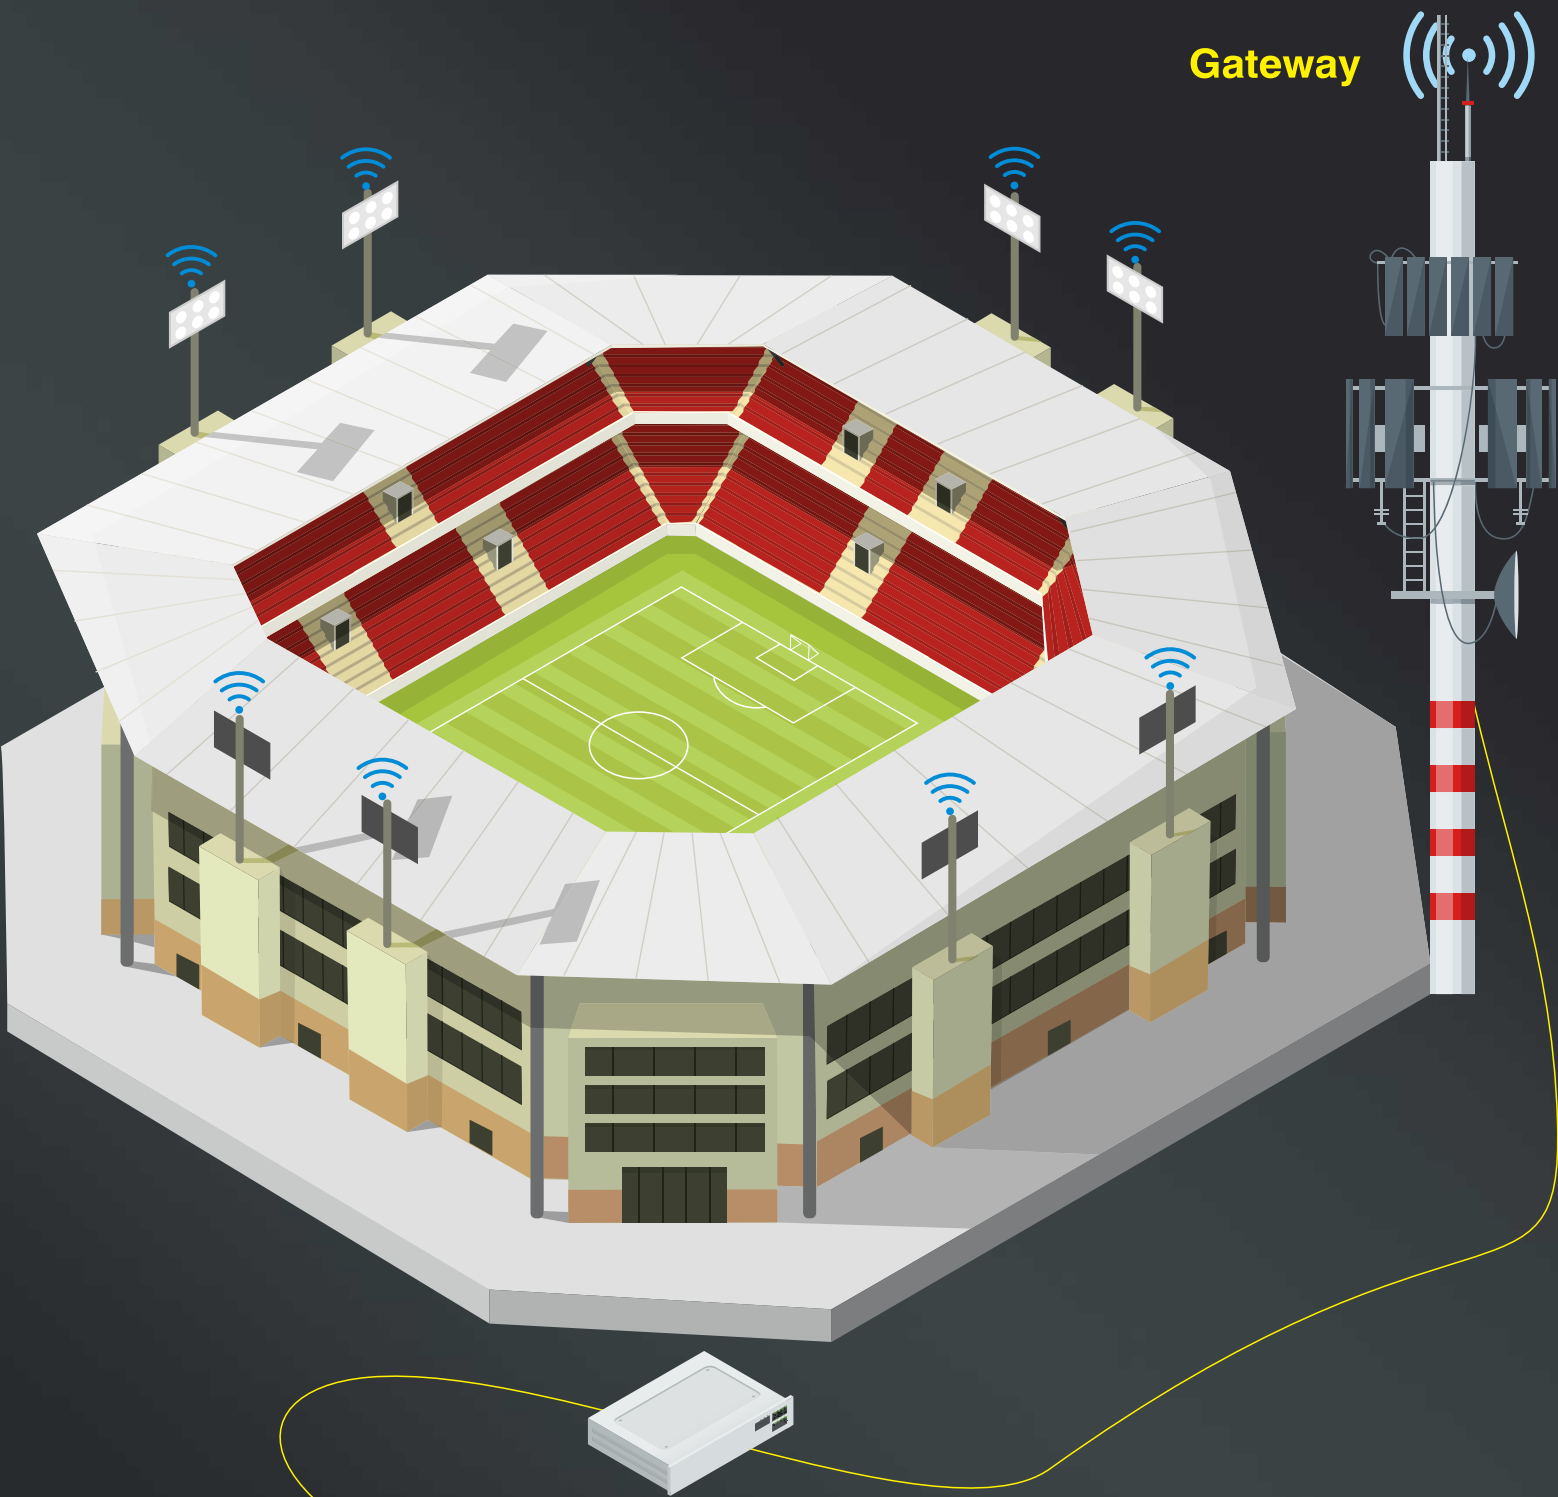

Quick disassembly and assembly of laser sight.

Sports Ground Lighting Control Topology

Remote control such as dimming, on/off, real-time feedback and etc could be easily achieved by monitoring system through the data collected by Terminal controller which is transmitted wirelessly through Gateway, Operator Base, Server over LoraWAN as well as multiple links such as Ethernet, 4G, and WiFi networks.

Sports Illumination System Installation Demo

- 1.High Mast Light with ZHAGA Base Terminal Controller .
- 2.LoRaWan Gateway is mounted sidealong the sports ground at the height of above 3 meters .

Operation of Monitor Screen