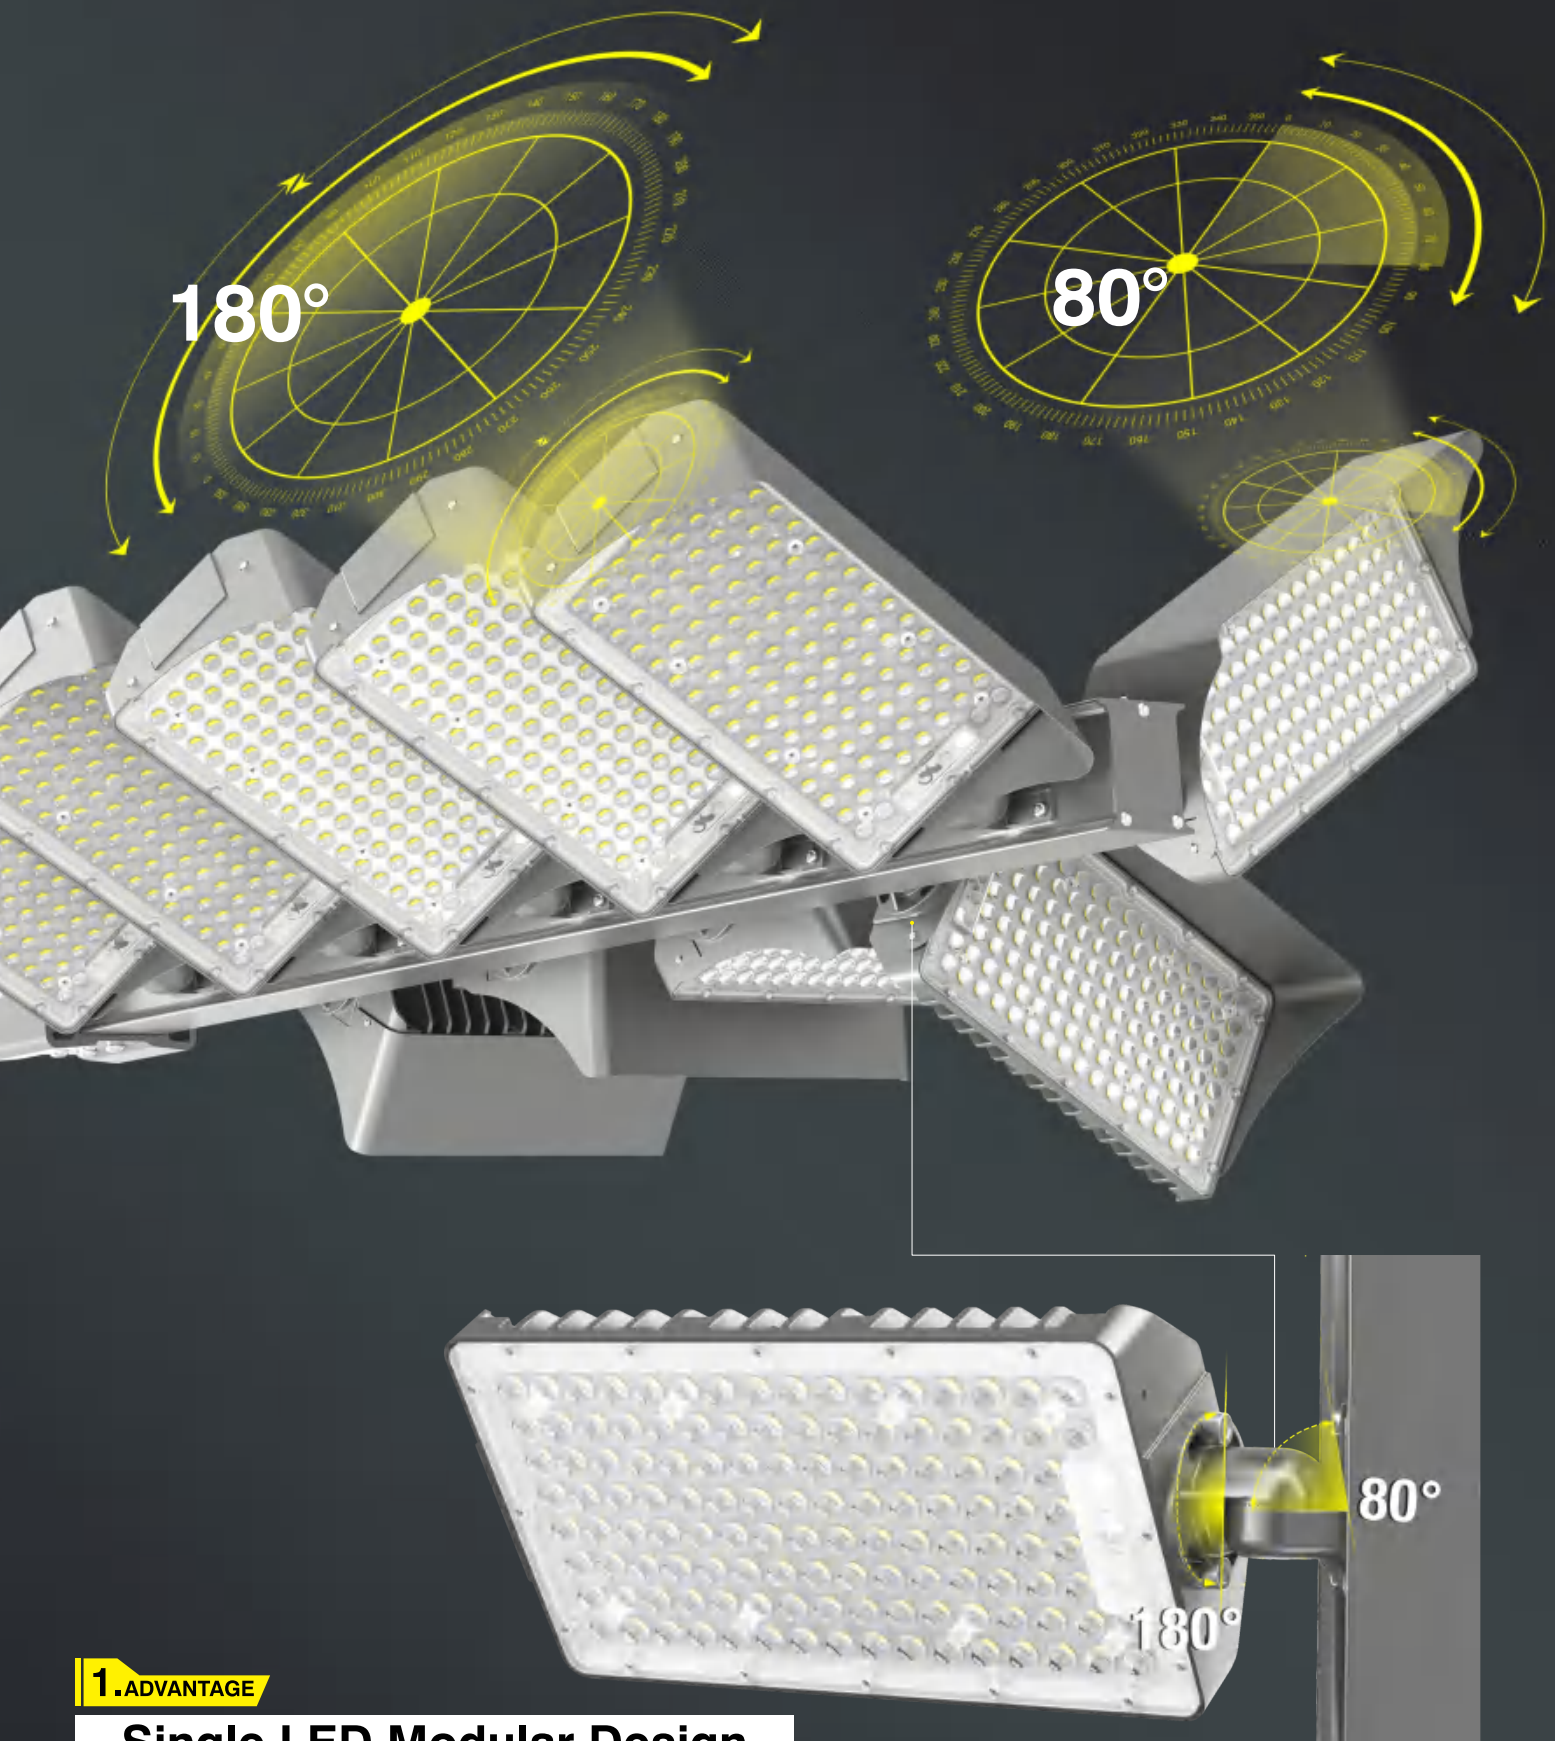

LED Stadium Light

Octopus Series

FL23-JL: Available in 400 / 500 / 800 / 1000 / 1200 / 1600 / 2000 / 2500W models

Product Orientation: This Octopus series is specially engineered for large outdoor venues lighting and other applications with the request of precise lighting angle as well as high-intensity lighting needs such as stadium, golf course and etc. With up to 170 Lm/W high efficacy, this series delivers outstanding energy efficiency.

1. ADVANTAGE

Single LED Modular Design

Each modular is rotatable in four dimensions as upwards, downwards, forwards and backwards which offers multi-mounting angle. Together with optical lens, various precise angle request could be fully achieved.

FL23-JL

OCTOPUS Series

4. ADVANTAGE

Detachable Tool Free Cabinet

Provides easy connection of intelligent driver system and effectively convenient maintenance. The optimized grill design builds excellent air convection system to ensure durable working of all drivers.

Sports Illumination System Installation Demo

- 1.High Mast Light with ZHAGA Base Terminal Controller .
- 2.LoRaWan Gateway is mounted sidealong the sports ground at the height of above 3 meters .

Operation of Monitor Screen