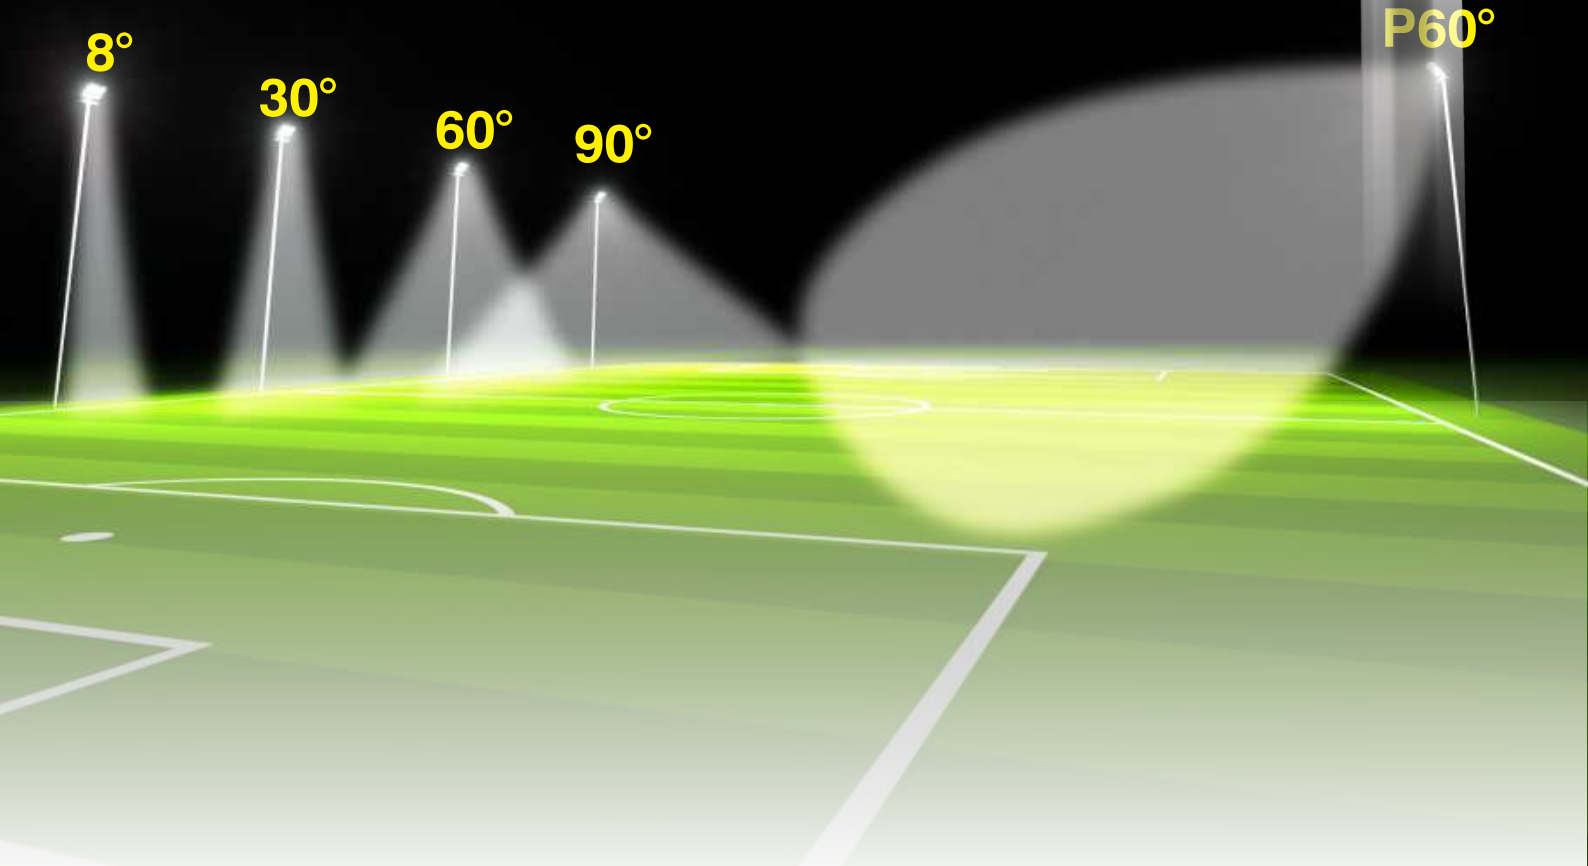

5.ADVANTAGE

Options of Anti-UV Optical Lens

Anti-UV Optical Lens provides precise shooting angle and effectively eliminates glare while minimizing any negative effects on performance.