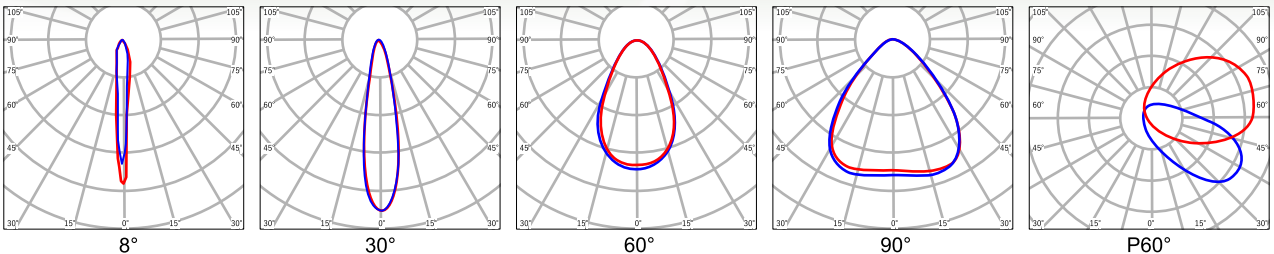

5.ADVANTAGE

Options of Anti-UV Optical Lens

Anti-UV Optical Lens provides precise shooting angle and effectively eliminates glare while minimizing any negative effects on performance.