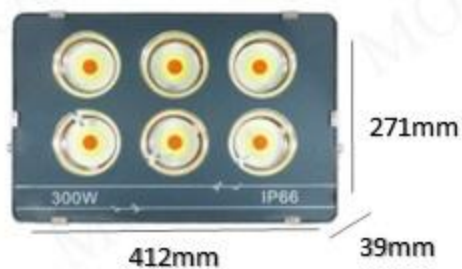

MOODI RGB SPOTLIGHT WITH REMOTE CONTROL

Item Code	Wattage	LED Type	Power Factor	Light Colour	Material	Body Size
450	50W	COB	>0.95	RGB	Die-cast	238*158*33mm
4300	300W				Aluminium+Glass	412*271*39mm