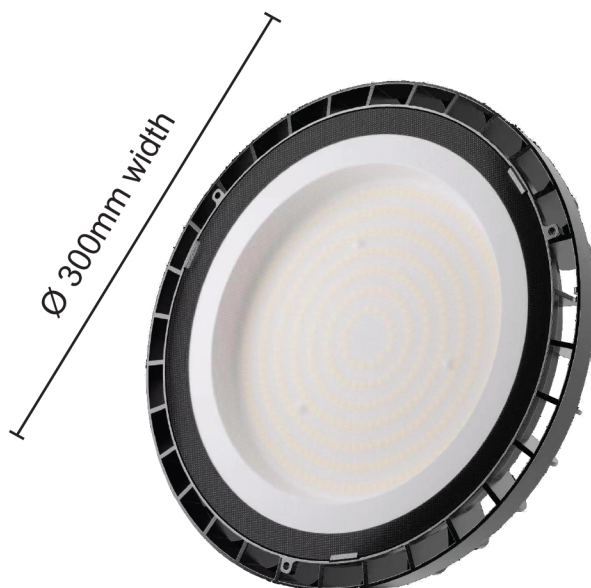

PRESTIGETM Mugen

LED HIGH BAY

200W

LUMEN
24,000

DESCRIPTION

CCT (K)

PLS-MUGEN-200W-HB

6500K

Ø 300mm width

Aluminium Hook is provided

60 ± 5mm depth

VOLTAGE 220-240V 50-60HZ | CRI 80 | LIFETIME 50,000 HRS

0.90
Power Factor