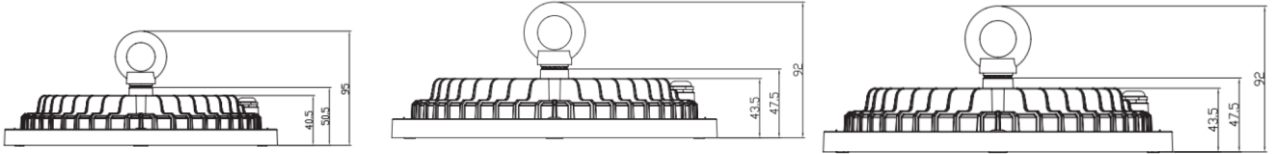

Drawing/Dimensions

100W