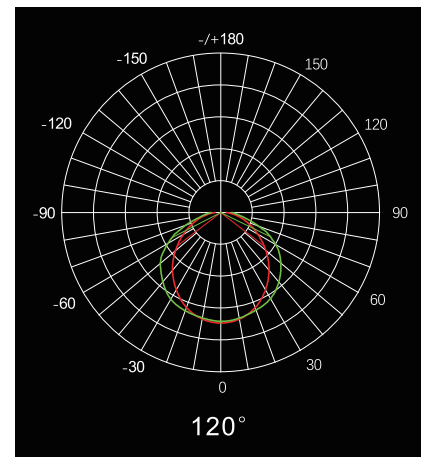

POWER	1000W
SIZE	347*265*46MM (SOLAR PANEL 760*580MM)
CCT	6500K
LUMINOUS FLUX	6500LM
PANEL	5V/80W
BATTERY CAPACITY (MAH)	66000MAH
IP	65
LED CHIPS	180 PCS(5054)
VOLTAGE	3.2V/66AH
LIGHT EMITTING ANGLE	120°
MATERIAL	ALUMINIUM+PC
WARRANTY	1YEAR
PACKING	1 SET/CTN