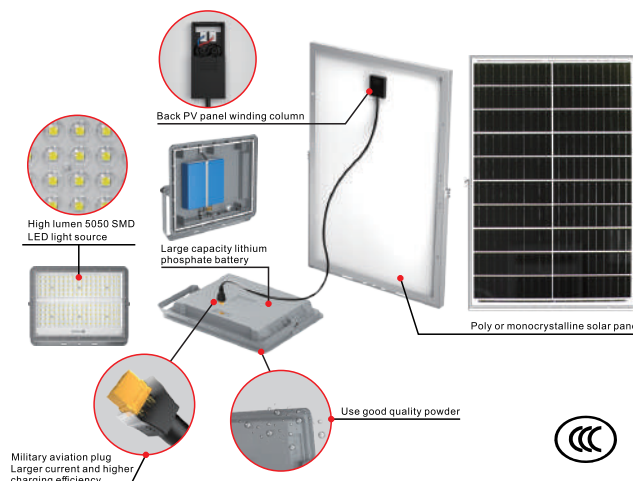

## TION LED SOLAR FLOODLIGHT

*\*All pictures shown are for illustration purpose only*

LED Solar Floodlights can be used practically everywhere, with a wide range of applications from outdoor to indoor use. For outdoor spaces, floodlights can be used for illuminating: driveways, patios, backyards and pool areas, landscapes and gardens, business signage units. For indoor areas, floodlights can be used for: staircases, garage, emergency exits, hallways and narrow entrances.

POWER	1000W
SIZE	347*265*46MM (SOLAR PANEL 760*580MM)
CCT	6500K
LUMINOUS FLUX	6500LM
PANEL	5V/80W
BATTERY CAPACITY (MAH)	66000MAH
IP	65
LED CHIPS	180 PCS(5054)
VOLTAGE	3.2V/66AH
LIGHT EMITTING ANGLE	120°
MATERIAL	ALUMINIUM+PC
WARRANTY	1YEAR
PACKING	1 SET/CTN

### (5 METER SOLAR LIGHT CABLE)

IP65