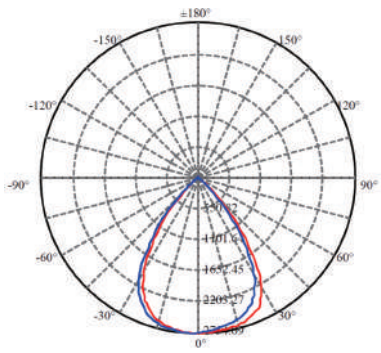

## Dimensional Drawing

Type	H(mm)	D(mm)
LED DL-RC-E3-R75-7W	40	86
LED DL-RC-E3-R100-10W	47	113
LED DL-RC-E3-R125-20W	48	140
LED DL-RC-E3-R150-30W	52	173
LED DL-RC-E3-R200-40W	62	226

# Photometric Data

7W

10W

20W

30W

40W