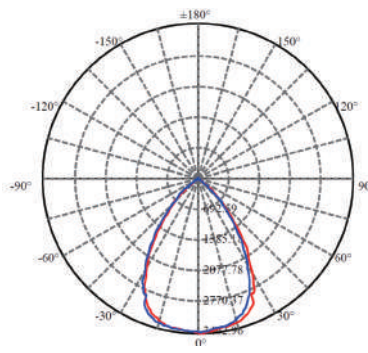

## Dimensional Drawing

Type	H(mm)	D(mm)
LED DL-RC-E3-R75-7W	40	86
LED DL-RC-E3-R100-10W	47	113
LED DL-RC-E3-R125-20W	48	140
LED DL-RC-E3-R150-30W	52	173
LED DL-RC-E3-R200-40W	62	226

# Photometric Data

7W

10W

20W

30W

40W