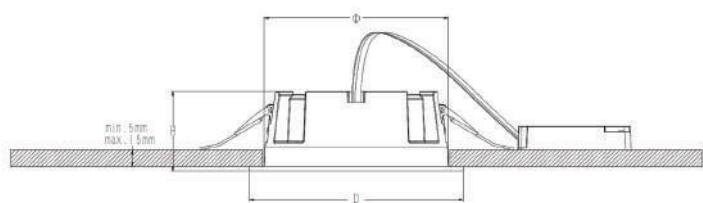

Dimensional Drawing

Type	H(mm)	D(mm)
LED DL-RC-E3-R75-7W	40	86
LED DL-RC-E3-R100-10W	47	113
LED DL-RC-E3-R125-20W	48	140
LED DL-RC-E3-R150-30W	52	173
LED DL-RC-E3-R200-40W	62	226