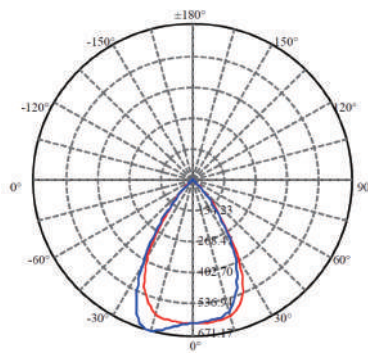

## Dimensional Drawing

Type	H(mm)	D(mm)
LED DL-RC-E3-R75-7W	40	86
LED DL-RC-E3-R100-10W	47	113
LED DL-RC-E3-R125-20W	48	140
LED DL-RC-E3-R150-30W	52	173
LED DL-RC-E3-R200-40W	62	226

# Photometric Data

7W

10W

20W

30W

40W