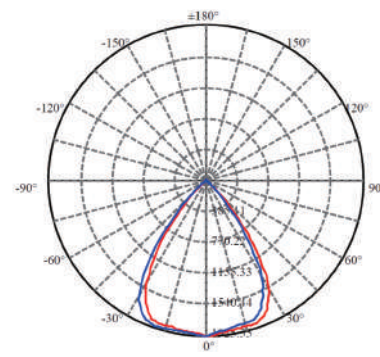

## Dimensional Drawing

Type	H(mm)	D(mm)
LED DL-RC-E3-R75-7W	40	86
LED DL-RC-E3-R100-10W	47	113
LED DL-RC-E3-R125-20W	48	140
LED DL-RC-E3-R150-30W	52	173
LED DL-RC-E3-R200-40W	62	226

# Photometric Data

7W

10W

20W

30W

40W