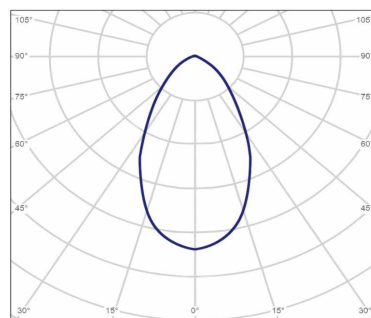

Dimensional Drawing

Model	L(mm)	W(mm)	H(mm)	D(mm)
LED FL-E IV 10W	122	95	26	71
LED FL-E IV 20W	138	108	28	80
LED FL-E IV 30W	172	133	34	106
LED FL-E IV 50W	200	165	32	118
LED FL-E IV 70W	286	236	40	175
LED FL-E IV 100W	286	236	40	175
LED FL-E IV 150W	350	288	45	215
LED FL-E IV 200W	400	333	50	260

Photometric Data

100D (10-50W)

60D (70-200W)