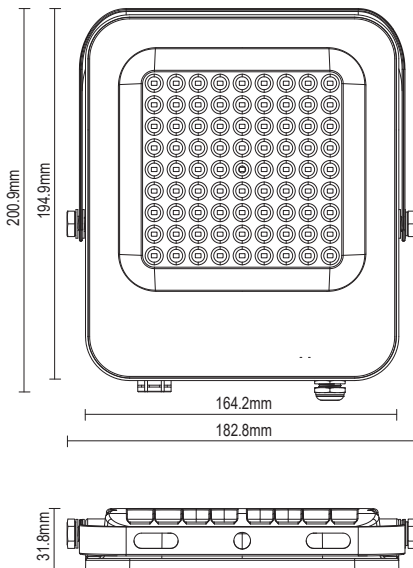

PRESTIGE™

PLS-8 SERIES

LED ENERGY SAVING LUMINAIRES

LED FLOODLIGHT WITH MOTION SENSOR

DESCRIPTION	CCT (K)
PLS-855FL	3000K
PLS-855FL	4000K
PLS-855FL	6500K

VOLTAGE 220-240V | CRI 80 | LIFETIME 50,000 HRS

ESL
LIGHTING