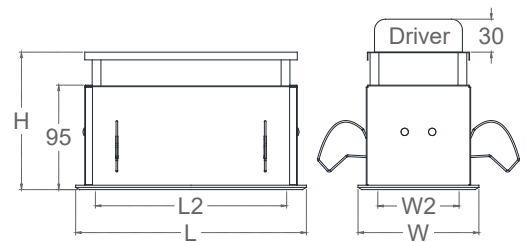

VSL 8MR Series - Adjustable LED Recessed Downlight

Indoor Luminaires

8MR1/D

8MR2/D

8MR3/D

Specifications:

- Die Cast Aluminium Frame & Ring (*Matt White*)
- Mild Steel Housing
- Electrostatically Polyester Powder Coated
- Adjustable Lamp Position
- Nylon Connecting Devices
- Stainless Steel Spring Clips
- Recessed Ceiling Mounted

CCT (K):

2700K / 3000K

Applications:

Home / Offices / Hospitality / Corridors /
Restaurants / Shop Lighting /
Lounges / Public & Commercial Building

8MR Series			Dimension (mm)		Hole Cut (mm)
Model	LED Type	Rim & Ring Colour	L x W x H	L2 x W2	
8MR1/D	CN50	Matt White	110 x 110 x 125	74 x 74	97 x 97
8MR2/D	CN50	Matt White	210 x 110 x 125	174 x 74	197 x 97
8MR3/D	CN50	Matt White	275 x 110 x 125	239 x 74	262 x 97