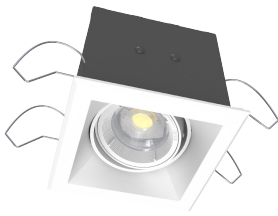

VSL 8MR Series - Adjustable LED Recessed Downlight

Indoor Luminaires

8MR1/D

8MR2/D

8MR3/D

Specifications:

- Die Cast Aluminium Frame & Ring (*Matt White*)
- Mild Steel Housing
- Electrostatically Polyester Powder Coated
- Adjustable Lamp Position
- Nylon Connecting Devices
- Stainless Steel Spring Clips
- Recessed Ceiling Mounted

CCT (K):

2700K / 3000K

Applications:

Home / Offices / Hospitality / Corridors /
Restaurants / Shop Lighting /
Lounges / Public & Commercial Building

8MR Series			Dimension (mm)		Hole Cut (mm)
Model	LED Type	Rim & Ring Colour	L x W x H	L2 x W2	
8MR1/D	CN50	Matt White	110 x 110 x 125	74 x 74	97 x 97
8MR2/D	CN50	Matt White	210 x 110 x 125	174 x 74	197 x 97
8MR3/D	CN50	Matt White	275 x 110 x 125	239 x 74	262 x 97