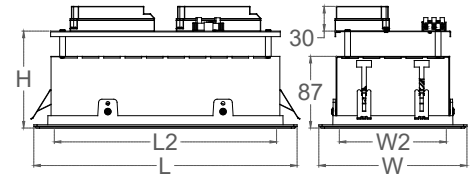

VSL 8MR Series - Adjustable LED Recessed Downlight

Indoor Luminaires

8MR1/D

8MR2/D

8MR3/D

Specifications:

- Die Cast Aluminium Frame & Ring (*Matt White*)
- Mild Steel Housing
- Electrostatically Polyester Powder Coated
- Adjustable Lamp Position
- Nylon Connecting Devices
- Stainless Steel Spring Clips
- Recessed Ceiling Mounted

CCT (K):

2700K / 3000K

Applications:

Home / Offices / Hospitality / Corridors /
Restaurants / Shop Lighting /
Lounges / Public & Commercial Building

8MR Series			Dimension (mm)		Hole Cut (mm)
Model	LED Type	Rim & Ring Colour	L x W x H	L2 x W2	
8MR1/D	CN50	Matt White	110 x 110 x 125	74 x 74	97 x 97
8MR2/D	CN50	Matt White	210 x 110 x 125	174 x 74	197 x 97
8MR3/D	CN50	Matt White	275 x 110 x 125	239 x 74	262 x 97