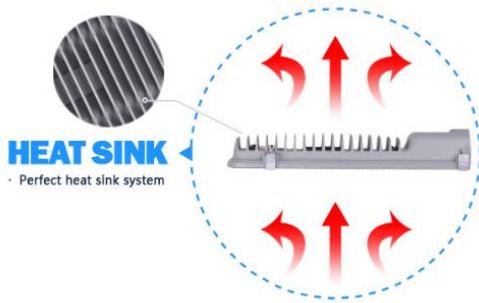

LED STREET LIGHT

- 4KV lighting protection.
- Stainless steel screws.
- High efficiency aluminium heat dissipation fins.

Specifications

Efficiency	100Lm/W
Input Voltage	AC 100 ~ 277V
PF	0.95
LED / Driver	EPISTAR / IN-HOUSE
CCT	3000K / 4000K / 5700K
CRI	70Ra
Beam Angle	60° x 120°
Rated Life	50,000Hrs
IP	IP65
Material	Glass Diffuser, Aluminium Body