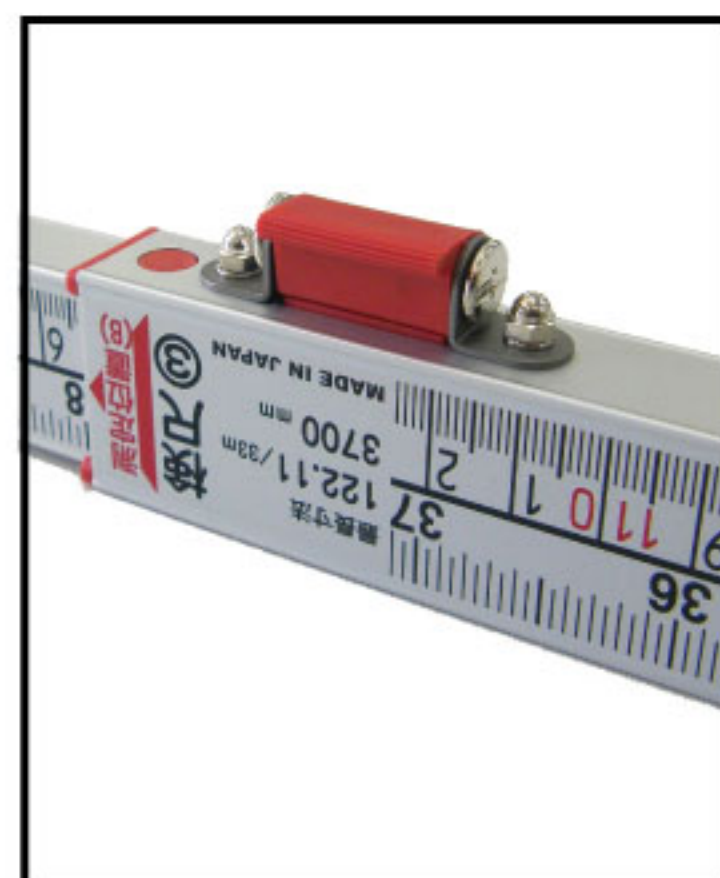

MEASURING ROD

SIMPLE OPERATION, QUICK MEASURING

SBK series

SBK-37 SBK-41

MTR series

MTR-22 MTR-33

ITEM	SBK-37	SBK-41
ACCURACY	+/-0.5mm/1m	
FULL EXTEND	3,700mm	4,100mm
FULL CLOSE	1,380mm	1,510mm
WEIGHT	800g	860g

ACCESSORY
Measuring for corner

One-touch Lever Locking System

Easy to lock at anywhere

ITEM	MTR-22	MTR-33
FULL EXTEND	2,000mm	3,000mm
FULL CLOSE	1,120mm	1,140mm
WEIGHT	500g	800g

BUTTON LOCKING SYSTEM

Rod is locked by button tightly