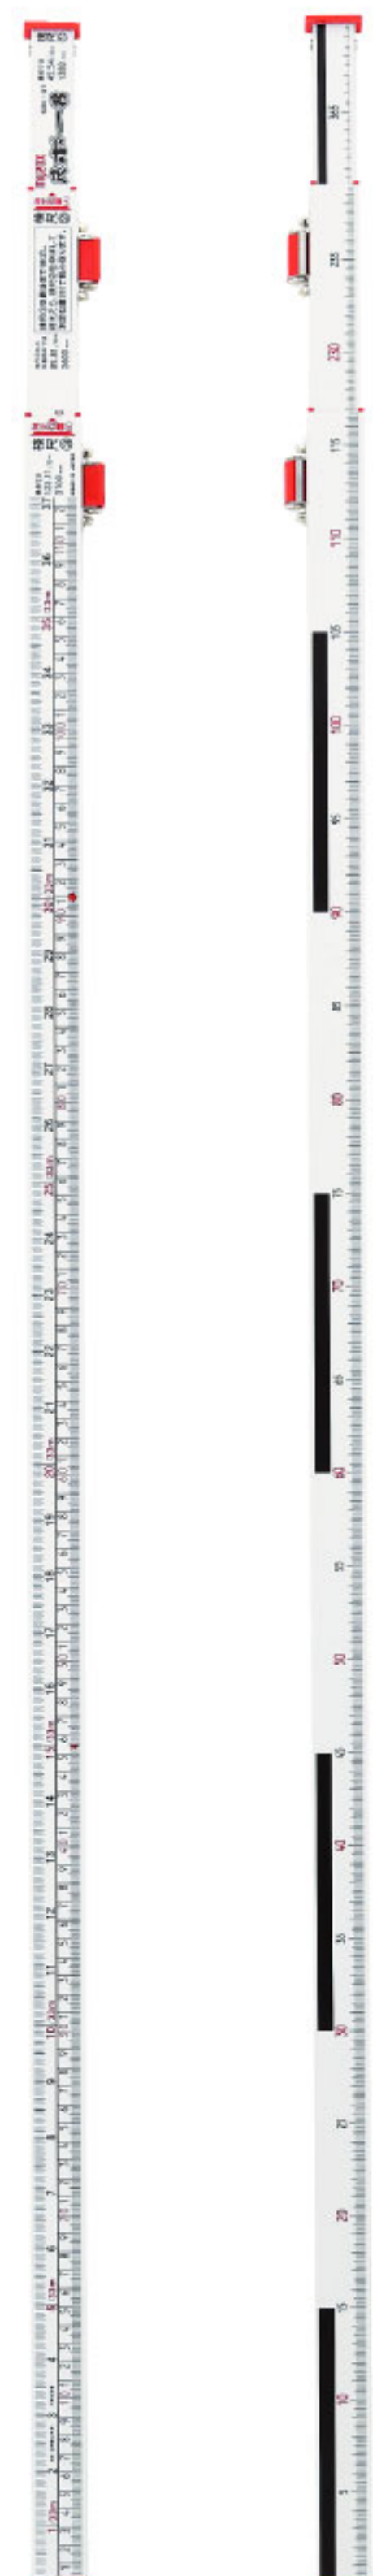

MEASURING ROD

SIMPLE OPERATION, QUICK MEASURING

SBK series

SBK-37 SBK-41

MTR series

MTR-22 MTR-33

ITEM	SBK-37	SBK-41
ACCURACY	+/-0.5mm/1m	
FULL EXTEND	3,700mm	4,100mm
FULL CLOSE	1,380mm	1,510mm
WEIGHT	800g	860g

ACCESSORY
Measuring for corner

One-touch Lever Locking System

Easy to lock at anywhere

ITEM	MTR-22	MTR-33
FULL EXTEND	2,000mm	3,000mm
FULL CLOSE	1,120mm	1,140mm
WEIGHT	500g	800g

BUTTON LOCKING SYSTEM

Rod is locked by button tightly

Reading point on hand help to check easily.

myzox