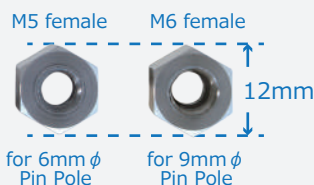

DM Pin Pole 6mm ϕ L23mm Adapter

When using
the prism
at high position

Join the DM Pin Pole
9mm ϕ & 6mm ϕ together
with this adapter

*Not compatible with TOPCON & Sokkia 6mm ϕ pin pole.

Compatible with
Shoe for DM Pin Pole 9mm ϕ

Enable to use with
6mm ϕ Pin Pole
by connecting
with DMP-50

DMP-50 : Shoe for
DM Pin Pole 9mm ϕ

Able to set at the same prism
height (100mm) with ATP2S.
(at the lowest point)

Size

DM Pin Pole 6mm ϕ L23mm Adapter

Code No.	Product Name	Model
223450	DM Pin Pole 6mm ϕ L23mm Adapter	DMP-6ADP

Related Products

Code No.	Product Name	Model
101919	Shoe for DM Pin Pole 9mm ϕ	DMP-50
221552	DM Pin Pole 6mm ϕ / 830mm	DMP-6-800
222309	DM Pin Pole 6mm ϕ / 740mm	DMP-6-740