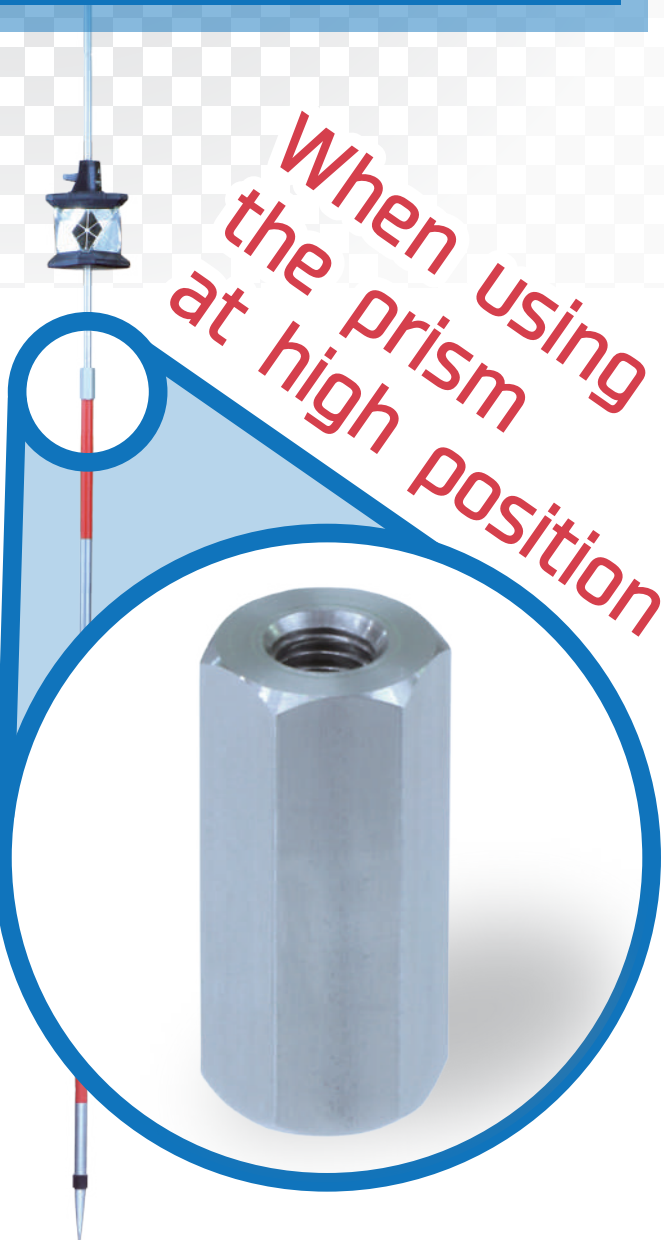

DM Pin Pole 6mm ϕ L23mm Adapter

When using
the prism
at high position

Join the DM Pin Pole
9mm ϕ & 6mm ϕ together
with this adapter

*Not compatible with TOPCON & Sokkia 6mm ϕ pin pole.

Compatible with
Shoe for DM Pin Pole 9mm ϕ

Enable to use with
6mm ϕ Pin Pole
by connecting
with DMP-50

DMP-50 : Shoe for
DM Pin Pole 9mm ϕ

Able to set at the same prism
height (100mm) with ATP2S.
(at the lowest point)

Size

DM Pin Pole 6mm ϕ L23mm Adapter

Code No.	Product Name	Model
223450	DM Pin Pole 6mm ϕ L23mm Adapter	DMP-6ADP

Related Products

Code No.	Product Name	Model
101919	Shoe for DM Pin Pole 9mm ϕ	DMP-50
221552	DM Pin Pole 6mm ϕ / 830mm	DMP-6-800
222309	DM Pin Pole 6mm ϕ / 740mm	DMP-6-740