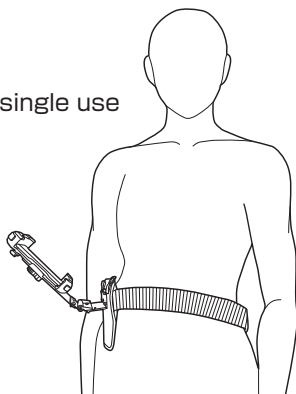

Wearable Holder Tetra Fit

TF-SH1 : for Smartphone

Panasonic Toughbook

TF-N1 : for FZ-N1

Features

- Able to use the device while checking the prism angle.
- Great stability with neck strap & waist belt, even when crouching.
- Device can be adjusted to the best angle.

Check 1

Attach to your own belt

It can be put on to your belt, instead of its waist belt.

Check 2

Easy adjusting

Angle can be easily adjusted from -90 to 90 degree with moderate tension.

Check 3

Easy setting

Device can be easily put on and taken off by one hand.

TF-SH1

TF-N1

How to use

with waist belt only

for single use

with waist belt + neck strap

for more stable use

Specifications

	TF-SH1	TF-N1
Waist belt	70~110cm	
Neck strap	75~129cm	
Holder position	-90~90°	
Compatible Device	4.7~6.8 inch Smartphone Height : 125~174mm Width : max. 78mm Thickness : max. 15mm	Panasonic TOUGHBOOK FZ-N1
Size	125×100×300mm	
Weight	Holder : 390g Belt : 260g	Holder : 330g Belt : 260g