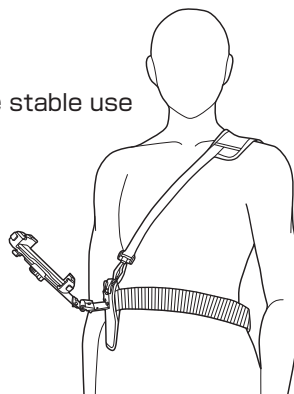

Wearable Holder Tetra Fit

TF-SH1 : for Smartphone

Panasonic Toughbook

TF-N1 : for FZ-N1

Features

- Able to use the device while checking the prism angle.
- Great stability with neck strap & waist belt, even when crouching.
- Device can be adjusted to the best angle.

Check 1

Attach to your own belt

It can be put on to your belt, instead of its waist belt.

Check 2

Easy adjusting

Angle can be easily adjusted from -90 to 90 degree with moderate tension.

Check 3

Easy setting

Device can be easily put on and taken off by one hand.

TF-SH1

TF-N1

How to use

with waist belt only

for single use

with waist belt + neck strap

for more stable use

Specifications

	TF-SH1	TF-N1
Waist belt	70~110cm	
Neck strap	75~129cm	
Holder position	-90~90°	
Compatible Device	4.7~6.8 inch Smartphone Height : 125~174mm Width : max. 78mm Thickness : max. 15mm	Panasonic TOUGHBOOK FZ-N1
Size	125×100×300mm	
Weight	Holder : 390g Belt : 260g	Holder : 330g Belt : 260g