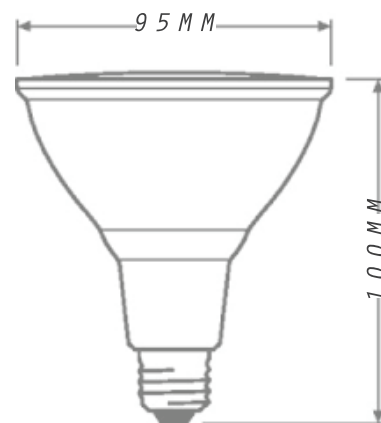

Energy saving compared to standard incandescent lamps.

Recommended for use in a well ventilated light fitting to ensure maximum product life;