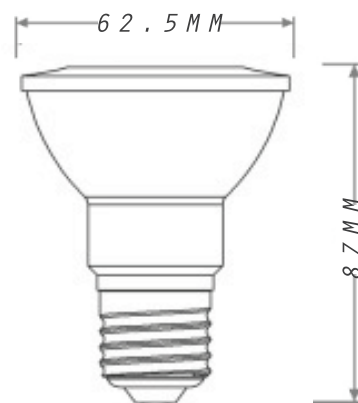

Recommended for use in a well ventilated light fitting to ensure maximum product life;

SPECIFICATION:

SIZE | 120 * 130MM

COLOUR | RED / BLUE / GREEN / 6500K / 4000K / 3000K

LUMENS | 1800 LM

AVERAGE LIFE IN HR | 20,000 HOURS

SIZE | 95 * 100 MM

COLOUR | 6500K / 4000K / 3000K

LUMENS | 1300 LM

AVERAGE LIFE IN HR | 20,000 HOURS

INPUT VOLTAGE | AC 185 - 265V 50 / 60 Hz

8W LED PAR20 BULB

Energy saving compared to standard incandescent lamps.

Recommended for use in a well ventilated light fitting to ensure maximum product life;

SPECIFICATION:

SIZE | 62.5 * 87MM

COLOUR | 6500K / 4000K / 3000K

LUMENS | 800 LM

AVERAGE LIFE IN HR | 20,000 HOURS

INPUT VOLTAGE | AC 185 - 265V 50/60Hz