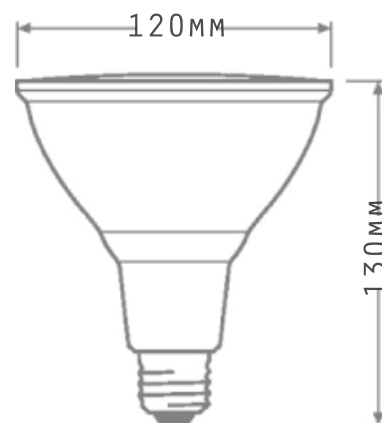

Perkunas

BETTER LIGHT QUALITY
MORE ENERGY EFFICIENT

LED PAR SERIES BULB

18W
PAR38

13W
PAR30

8W
PAR20

18W LED PAR38 BULB

Energy saving compared to standard incandescent lamps.

Recommended for use in a well ventilated light fitting to ensure maximum product life;

SPECIFICATION:

SIZE | 120 * 130MM

COLOUR | RED / BLUE / GREEN / 6500K / 4000K / 3000K

LUMENS | 1800 LM

AVERAGE LIFE IN HR | 20,000 HOURS

SIZE | 95 * 100 MM

COLOUR | 6500K / 4000K / 3000K

LUMENS | 1300 LM

AVERAGE LIFE IN HR | 20,000 HOURS

INPUT VOLTAGE | AC 185 - 265V 50 / 60 Hz

8W LED PAR20 BULB

Energy saving compared to standard incandescent lamps.

Recommended for use in a well ventilated light fitting to ensure maximum product life;

SPECIFICATION:

SIZE | 62.5 * 87MM

COLOUR | 6500K / 4000K / 3000K

LUMENS | 800 LM

AVERAGE LIFE IN HR | 20,000 HOURS

INPUT VOLTAGE | AC 185 - 265V 50/60Hz