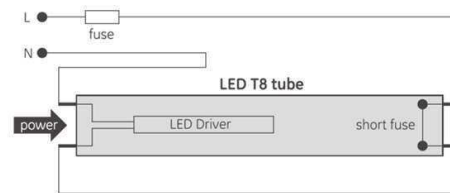

StarGlass LED T8 Tube

Features

- Material: Glass
- Fast & easy direct retrofit to magnetic system.
- Fully illuminates fixture : 270 degree.
- Rated Life : 25khrs

Applications

- Office
- Commercial Building
- Subway / Airport

Installation

Order Description:

SKU#	Description	Watt (W)	Length (mm)	CCT(k)	Lumen (lm)	LPW	Material	Voltage (V)	P.F	Beam Angle	CRI	Qty/ Carton
93132240	LED 8/T8SG 0.6m/830/220-240V/G2	8	600	3000K	750	94	Glass	220 - 240	> 0.5	270°	80	20pcs
93132241	LED 8/T8SG 0.6m/840/220-240V/G2	8	600	4000K	800	100	Glass	220 - 240	> 0.5	270°	80	20pcs
93132242	LED 8/T8SG 0.6m/865/220-240V/G2	8	600	6500K	800	100	Glass	220 - 240	> 0.5	270°	80	20pcs
93132401	LED 9/T8SG 0.6m/830/220-240V/G2	9	600	3000K	850	94	Glass	220 - 240	> 0.5	270°	80	20pcs
93132402	LED 9/T8SG 0.6m/840/220-240V/G2	9	600	4000K	900	100	Glass	220 - 240	> 0.5	270°	80	20pcs
93132403	LED 9/T8SG 0.6m/865/220-240V/G2	9	600	6500K	900	100	Glass	220 - 240	> 0.5	270°	80	20pcs
93132243	LED 16/T8SG 1.2m/830/220-240V/G2	16	1200	3000K	1550	97	Glass	220 - 240	> 0.5	270°	80	20pcs
93132244	LED 16/T8SG 1.2m/840/220-240V/G2	16	1200	4000K	1600	100	Glass	220 - 240	> 0.5	270°	80	20pcs
93132245	LED 16/T8SG 1.2m/865/220-240V/G2	16	1200	6500K	1600	100	Glass	220 - 240	> 0.5	270°	80	20pcs
93132404	LED 18/T8SG 1.2m/830/220-240V/G2	18	1200	3000K	1750	97	Glass	220 - 240	> 0.5	270°	80	20pcs
93132405	LED 18/T8SG 1.2m/840/220-240V/G2	18	1200	4000K	1800	100	Glass	220 - 240	> 0.5	270°	80	20pcs
93132406	LED 18/T8SG 1.2m/865/220-240V/G2	18	1200	6500K	1800	100	Glass	220 - 240	> 0.5	270°	80	20pcs
93132407	LED 22/T8SG 1.2m/830/220-240V/G2	22	1200	3000K	2150	98	Glass	220 - 240	> 0.5	270°	80	20pcs
93132408	LED 22/T8SG 1.2m/840/220-240V/G2	22	1200	4000K	2200	100	Glass	220 - 240	> 0.5	270°	80	20pcs
93132409	LED 22/T8SG 1.2m/865/220-240V/G2	22	1200	6500K	2200	100	Glass	220 - 240	> 0.5	270°	80	20pcs
93132410	LED 9/T8SG 0.6m/830/220-240V/HE/G2	9	600	3000K	1300	144	Glass	220 - 240	> 0.5	270°	80	20pcs
93132411	LED 9/T8SG 0.6m/840/220-240V/HE/G2	9	600	4000K	1350	150	Glass	220 - 240	> 0.5	270°	80	20pcs
93132412	LED 9/T8SG 0.6m/865/220-240V/HE/G2	9	600	6500K	1350	150	Glass	220 - 240	> 0.5	270°	80	20pcs
93132413	LED 18/T8SG 1.2m/830/220-240V/HE/G2	18	1200	3000K	2650	147	Glass	220 - 240	> 0.5	270°	80	20pcs
93132414	LED 18/T8SG 1.2m/840/220-240V/HE/G2	18	1200	4000K	2700	150	Glass	220 - 240	> 0.5	270°	80	20pcs
93132415	LED 18/T8SG 1.2m/865/220-240V/HE/G2	18	1200	6500K	2700	150	Glass	220 - 240	> 0.5	270°	80	20pcs
93132416	LED 22/T8SG 1.2m/830/220-240V/HE/G2	22	1200	3000K	3250	148	Glass	220 - 240	> 0.5	270°	80	20pcs
93132417	LED 22/T8SG 1.2m/840/220-240V/HE/G2	22	1200	4000K	3300	150	Glass	220 - 240	> 0.5	270°	80	20pcs
93132418	LED 22/T8SG 1.2m/865/220-240V/HE/G2	22	1200	6500K	3300	150	Glass	220 - 240	> 0.5	270°	80	20pcs
93132428	T8 LED Starter