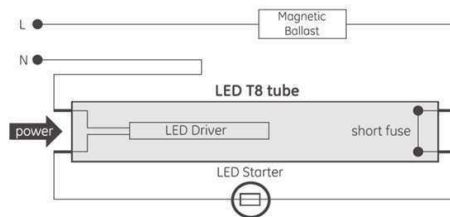

StarGlass LED T8 Tube

Features

- Material: Glass
- Fast & easy direct retrofit to magnetic system.
- Fully illuminates fixture : 270 degree.
- Rated Life : 25khrs

Applications

- Office
- Commercial Building
- Subway / Airport

Installation

Order Description:

SKU#	Description	Watt (W)	Length (mm)	CCT(k)	Lumen (lm)	LPW	Material	Voltage (V)	P.F	Beam Angle	CRI	Qty/ Carton
93132240	LED 8/T8SG 0.6m/830/220-240V/G2	8	600	3000K	750	94	Glass	220 - 240	> 0.5	270°	80	20pcs
93132241	LED 8/T8SG 0.6m/840/220-240V/G2	8	600	4000K	800	100	Glass	220 - 240	> 0.5	270°	80	20pcs
93132242	LED 8/T8SG 0.6m/865/220-240V/G2	8	600	6500K	800	100	Glass	220 - 240	> 0.5	270°	80	20pcs
93132401	LED 9/T8SG 0.6m/830/220-240V/G2	9	600	3000K	850	94	Glass	220 - 240	> 0.5	270°	80	20pcs
93132402	LED 9/T8SG 0.6m/840/220-240V/G2	9	600	4000K	900	100	Glass	220 - 240	> 0.5	270°	80	20pcs
93132403	LED 9/T8SG 0.6m/865/220-240V/G2	9	600	6500K	900	100	Glass	220 - 240	> 0.5	270°	80	20pcs
93132243	LED 16/T8SG 1.2m/830/220-240V/G2	16	1200	3000K	1550	97	Glass	220 - 240	> 0.5	270°	80	20pcs
93132244	LED 16/T8SG 1.2m/840/220-240V/G2	16	1200	4000K	1600	100	Glass	220 - 240	> 0.5	270°	80	20pcs
93132245	LED 16/T8SG 1.2m/865/220-240V/G2	16	1200	6500K	1600	100	Glass	220 - 240	> 0.5	270°	80	20pcs
93132404	LED 18/T8SG 1.2m/830/220-240V/G2	18	1200	3000K	1750	97	Glass	220 - 240	> 0.5	270°	80	20pcs
93132405	LED 18/T8SG 1.2m/840/220-240V/G2	18	1200	4000K	1800	100	Glass	220 - 240	> 0.5	270°	80	20pcs
93132406	LED 18/T8SG 1.2m/865/220-240V/G2	18	1200	6500K	1800	100	Glass	220 - 240	> 0.5	270°	80	20pcs
93132407	LED 22/T8SG 1.2m/830/220-240V/G2	22	1200	3000K	2150	98	Glass	220 - 240	> 0.5	270°	80	20pcs
93132408	LED 22/T8SG 1.2m/840/220-240V/G2	22	1200	4000K	2200	100	Glass	220 - 240	> 0.5	270°	80	20pcs
93132409	LED 22/T8SG 1.2m/865/220-240V/G2	22	1200	6500K	2200	100	Glass	220 - 240	> 0.5	270°	80	20pcs
93132410	LED 9/T8SG 0.6m/830/220-240V/HE/G2	9	600	3000K	1300	144	Glass	220 - 240	> 0.5	270°	80	20pcs
93132411	LED 9/T8SG 0.6m/840/220-240V/HE/G2	9	600	4000K	1350	150	Glass	220 - 240	> 0.5	270°	80	20pcs
93132412	LED 9/T8SG 0.6m/865/220-240V/HE/G2	9	600	6500K	1350	150	Glass	220 - 240	> 0.5	270°	80	20pcs
93132413	LED 18/T8SG 1.2m/830/220-240V/HE/G2	18	1200	3000K	2650	147	Glass	220 - 240	> 0.5	270°	80	20pcs
93132414	LED 18/T8SG 1.2m/840/220-240V/HE/G2	18	1200	4000K	2700	150	Glass	220 - 240	> 0.5	270°	80	20pcs
93132415	LED 18/T8SG 1.2m/865/220-240V/HE/G2	18	1200	6500K	2700	150	Glass	220 - 240	> 0.5	270°	80	20pcs
93132416	LED 22/T8SG 1.2m/830/220-240V/HE/G2	22	1200	3000K	3250	148	Glass	220 - 240	> 0.5	270°	80	20pcs
93132417	LED 22/T8SG 1.2m/840/220-240V/HE/G2	22	1200	4000K	3300	150	Glass	220 - 240	> 0.5	270°	80	20pcs
93132418	LED 22/T8SG 1.2m/865/220-240V/HE/G2	22	1200	6500K	3300	150	Glass	220 - 240	> 0.5	270°	80	20pcs
93132428	T8 LED Starter