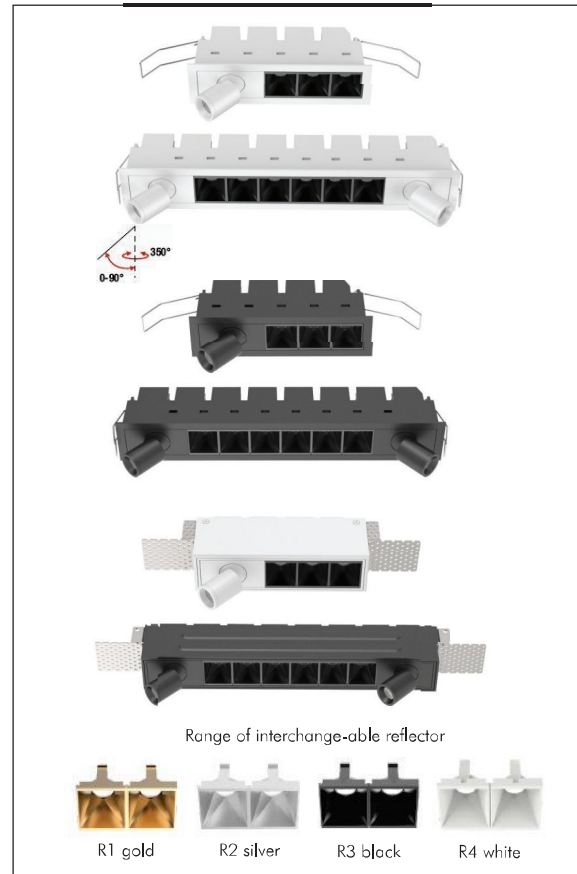

LED Mini Washer

Winzig Anti-Glare Series

Housing and Trim: Aluminium, white (available in black)
 Mounting type: Recess
 Heat Management: Aluminium heat sink
 Reflector: Silver
 Diffuser: Acrylic lens

LED Modules
 GERMAN Technology
 SMD - 300lm - 2,200lm
 Long service life time : 50,000 hours (L80)
 THD <20%

Warranty: 3 years

Application: Office, Commercial Building, Lobby, Conventional Hall,
 Ballroom, Concourse

Model	Source, System Wattage	Voltage	Frequency	Power Factor	Colour	Colour Temperature	LED Output (Lm)	System Output (Lm)	Typ. Beam Angle	Typ. CRI Ra	Energy Efficiency	Dimension (L x W x H) mm	Dimension (Cut out) mm
Fixed, body and trim available in white or black													
WF3-SP1-9W	9.0W 11.0W	220-240	50/60Hz	0.9	Warm white	3000K	800	600	24, 40	>90	A+	152 x 45 x 60	144 x 37
		220-240	50/60Hz	0.9	Neutral white	4000K	850	650	24, 40	>90	A+		
WF5-SP2-17W	17.0W 19.0W	220-240	50/60Hz	0.9	Warm white	3000K	1600	1200	24, 40	>90	A+	290 x 45 x 60	282 x 37
		220-240	50/60Hz	0.9	Neutral white	4000K	1700	1300	24, 40	>90	A+		
Fixed, body available in white or black, trimless													
WFT3-SP1-9W	9.0W 11.0W	220-240	50/60Hz	0.9	Warm white	3000K	800	600	24, 40	>90	A+	150 x 41 x 62.5	152 x 44
		220-240	50/60Hz	0.9	Neutral white	4000K	850	650	24, 40	>90	A+		
WFT5-SP2-17W	17.0W 19.0W	220-240	50/60Hz	0.9	Warm white	3000K	1600	1200	24, 40	>90	A+	286.5 x 41 x 62.5	290 x 44
		220-240	50/60Hz	0.9	Neutral white	4000K	1700	1300	24, 40	>90	A+		