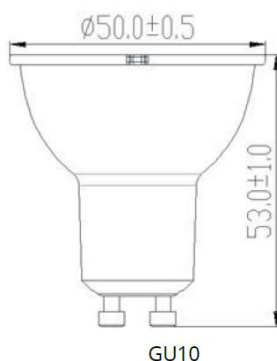

Application areas

Retail

Hospitality

Home

Product Code	Product Description	Wattage (W)	CCT (K)	Lumen (lm)	Efficacy (lm/W)	Pack Qty (PCS)
New LED GU10						
93118703	LED Start GU10 5W(50) 830 35° TU DS	5	3000	390	78	1/8
93118704	LED Start GU10 5W(50) 840 35° TU DS	5	4000	400	80	1/8
93118705	LED Start GU10 5W(50) 865 35° TU DS	5	6500	400	80	1/8
93094500	LED ESmart GU10 6W(70)Dim 830 35° TU DS	6	3000	500	83	1/8
93094504	LED ESmart GU10 6W(75)Dim 840 35° TU DS	6	4000	540	90	1/8

Dimension (mm)

GU10

EFFICACY Value: 80 lm/W

This product has been tested up to 1,000 hours

Model	Weight (g)	Diameter (mm)	Length (mm)
Start GU10 5W	29	50	53.5
EnergySmart GU10 6W	35	50	53.5