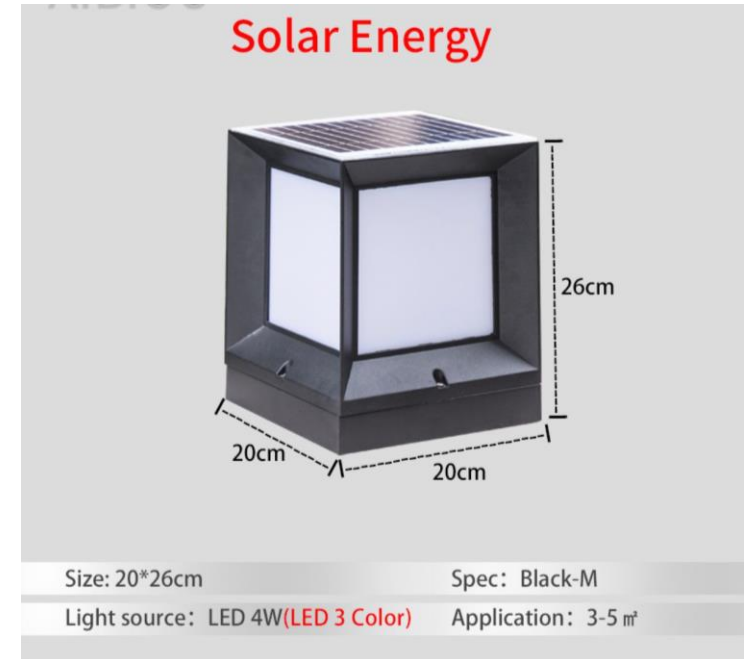

# XT-6515 LED-SOLAR GATE LAMP 3 IN 1

## Product Description:

Application: Fence, Deck, stairs, Courtyard, park, balcony, outdoor, etc

Outdoor waterproof and rainproof

AUTO ON/OFF High-tech light sensor, this light will turn on at dark and turn off at dawn automatically

# XT-6515 LED-SOLAR GATE LAMP 3 IN 1

**Power: 2W**  
**Number of LED lamp beads: 30**  
**CCT Color with remote ( CCT including warm white and cool white )**  
**Luminous flux (Lm): 100LM/W**  
**CRI (Color rendering index): 80**  
**Solar panel: Polycrystalline**  
**Lighting time: 18-24Hours when fully charged**  
**IP rating: IP67 Waterproof**  
**Material: Aluminum + Acrylic**  
**Packing list: Solar light + Screws**  
**Per Carton: 6 pcs**  
**Weight: 2.5kg**