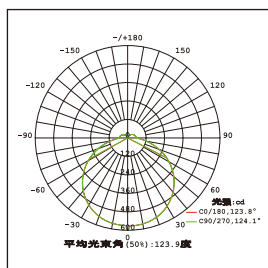

Code	Voltage	Power (W)	Lumen(lm) 3000/4000/6500K	Size (mm)	Packing QTY (pcs/CTN)
FSP830R 18W	AC90-265V	18	1500/1600/1700	Ø125xA40	60
FSP830R 24W	AC90-265V	24	2040/2140/2240	Ø175xA40	40
FSP830R 36W	AC90-265V	36	3200/3310/3420	Ø225xA40	20

18W

24W

Surface mounted

Code	Voltage	Power (W)	Lumen(lm) 3000/4000/6500K	Size (mm)	Packing QTY (pcs/CTN)
FSP830S 18W	AC90-265V	18	1500/1600/1700	A125xB125xC40	60
FSP830S 24W	AC90-265V	24	2040/2140/2240	A175xB175xC40	40
FSP830S 36W	AC90-265V	36	3200/3310/3420	A226xB226xC40	20