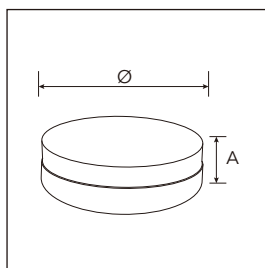

Code	Voltage	Power (W)	Lumen(lm) 3000/4000/6500K	Size (mm)	Packing QTY (pcs/CTN)
FSP830R 18W	AC90-265V	18	1500/1600/1700	Ø125xA40	60
FSP830R 24W	AC90-265V	24	2040/2140/2240	Ø175xA40	40
FSP830R 36W	AC90-265V	36	3200/3310/3420	Ø225xA40	20

18W

24W

Surface mounted

Code	Voltage	Power (W)	Lumen(lm) 3000/4000/6500K	Size (mm)	Packing QTY (pcs/CTN)
FSP830S 18W	AC90-265V	18	1500/1600/1700	A125xB125xC40	60
FSP830S 24W	AC90-265V	24	2040/2140/2240	A175xB175xC40	40
FSP830S 36W	AC90-265V	36	3200/3310/3420	A226xB226xC40	20