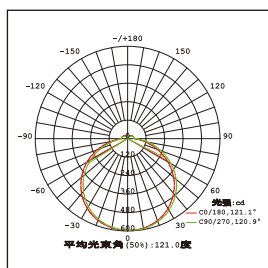

Code	Voltage	Power (W)	Lumen(lm) 3000/4000/6500K	Size (mm)	Packing QTY (pcs/CTN)
FSP830R 18W	AC90-265V	18	1500/1600/1700	Ø125xA40	60
FSP830R 24W	AC90-265V	24	2040/2140/2240	Ø175xA40	40
FSP830R 36W	AC90-265V	36	3200/3310/3420	Ø225xA40	20

Code	Voltage	Power (W)	Lumen(lm) 3000/4000/6500K	Size (mm)	Packing QTY (pcs/CTN)
FSP830S 18W	AC90-265V	18	1500/1600/1700	A125xB125xC40	60
FSP830S 24W	AC90-265V	24	2040/2140/2240	A175xB175xC40	40
FSP830S 36W	AC90-265V	36	3200/3310/3420	A226xB226xC40	20

24W