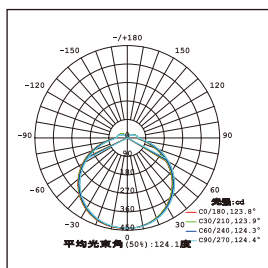

Code	Voltage	Power (W)	Lumen(lm) 3000/4000/6500K	Size (mm)	Packing QTY (pcs/CTN)
FSP830R 18W	AC90-265V	18	1500/1600/1700	Ø125xA40	60
FSP830R 24W	AC90-265V	24	2040/2140/2240	Ø175xA40	40
FSP830R 36W	AC90-265V	36	3200/3310/3420	Ø225xA40	20

18W

24W

Surface mounted

Code	Voltage	Power (W)	Lumen(lm) 3000/4000/6500K	Size (mm)	Packing QTY (pcs/CTN)
FSP830S 18W	AC90-265V	18	1500/1600/1700	A125xB125xC40	60
FSP830S 24W	AC90-265V	24	2040/2140/2240	A175xB175xC40	40
FSP830S 36W	AC90-265V	36	3200/3310/3420	A226xB226xC40	20