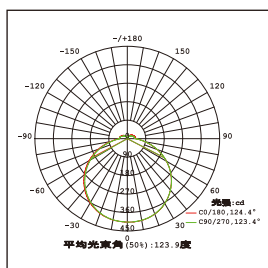

Code	Voltage	Power (W)	Lumen(lm) 3000/4000/6500K	Size (mm)	Packing QTY (pcs/CTN)
FSP830R 18W	AC90-265V	18	1500/1600/1700	Ø125xA40	60
FSP830R 24W	AC90-265V	24	2040/2140/2240	Ø175xA40	40
FSP830R 36W	AC90-265V	36	3200/3310/3420	Ø225xA40	20

18W

24W

Surface mounted

Code	Voltage	Power (W)	Lumen(lm) 3000/4000/6500K	Size (mm)	Packing QTY (pcs/CTN)
FSP830S 18W	AC90-265V	18	1500/1600/1700	A125xB125xC40	60
FSP830S 24W	AC90-265V	24	2040/2140/2240	A175xB175xC40	40
FSP830S 36W	AC90-265V	36	3200/3310/3420	A226xB226xC40	20