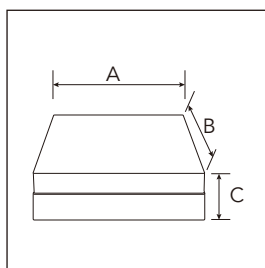

Surface mounted