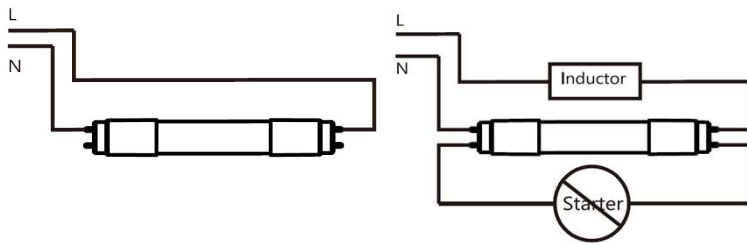

Features

- Material: Glass
- Fast & easy direct retrofit to magnetic system.
- Fully Illuminates fixture : 200 degree.
- Rated Life : 15khrs

Applications

- Office
- Commercial Building

Wiring Diagram

Photometric

SKU#	Product Description	Power (W)	Volts (V)	Luminous (lm)	Length (mm)	CCT (K)	CRI Ra	Life time (hrs)	Qty/ Carton
93160915	DG 10W/T8 600mm/730/220-240V/DS	10	220-240	850	600	3000	70	15,000	20
93160916	DG 10W/T8 600mm/740/220-240V/DS	10	220-240	900	600	4000	70	15,000	20
93160917	DG 10W/T8 600mm/765/220-240V/DS	10	220-240	900	600	6500	70	15,000	20
93160918	DG 20W/T8 1200mm/730/220-240V/DS	20	220-240	2000	1200	3000	70	15,000	20
93160919	DG 20W/T8 1200mm/740/220-240V/DS	20	220-240	2100	1200	4000	70	15,000	20
93160920	DG 20W/T8 1200mm/765/220-240V/DS	20	220-240	2100	1200	6500	70	15,000	20