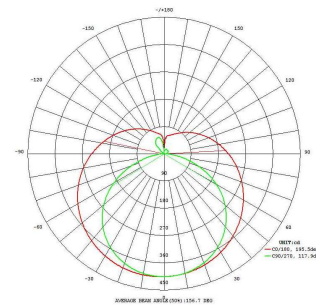

Features

- Material: Glass
- Fast & easy direct retrofit to magnetic system.
- Fully Illuminates fixture : 200 degree.
- Rated Life : 15khrs

Applications

- Office
- Commercial Building

Wiring Diagram

Photometric

SKU#	Product Description	Power (W)	Volts (V)	Luminous (lm)	Length (mm)	CCT (K)	CRI Ra	Life time (hrs)	Qty/ Carton
93160915	DG 10W/T8 600mm/730/220-240V/DS	10	220-240	850	600	3000	70	15,000	20
93160916	DG 10W/T8 600mm/740/220-240V/DS	10	220-240	900	600	4000	70	15,000	20
93160917	DG 10W/T8 600mm/765/220-240V/DS	10	220-240	900	600	6500	70	15,000	20
93160918	DG 20W/T8 1200mm/730/220-240V/DS	20	220-240	2000	1200	3000	70	15,000	20
93160919	DG 20W/T8 1200mm/740/220-240V/DS	20	220-240	2100	1200	4000	70	15,000	20
93160920	DG 20W/T8 1200mm/765/220-240V/DS	20	220-240	2100	1200	6500	70	15,000	20