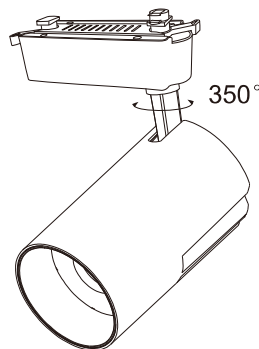

iwachi

LED TRACK LIGHT

Product Parameter:

Model: ITL45B
Power: 45W
Input Voltage: 180-265V 50/60Hz
Power Factor: 0.95
Luminous Flux: 4500lm
Track Type: 2-Wire
CRI: 95
Beam Angle: 24°
Lifetime: 30000H
Operating Temp: -20°C~40°C

ITL45B 45W

Turn the horizontal

Vertical rotation

LED TRACK LIGHT

3000K