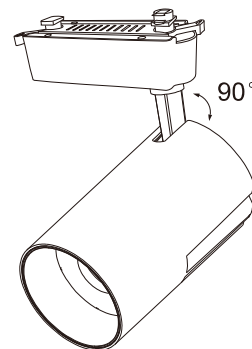

LED TRACK LIGHT

3000K