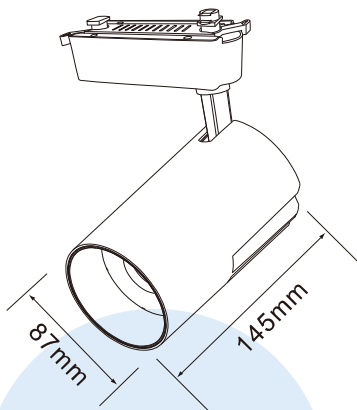

iwachi

LED TRACK LIGHT

Product Parameter:

Model: ITL45B
Power: 45W
Input Voltage: 180-265V 50/60Hz
Power Factor: 0.95
Luminous Flux: 4500lm
Track Type: 2-Wire
CRI: 95
Beam Angle: 24°
Lifetime: 30000H
Operating Temp: -20°C~40°C

ITL45B 45W

Turn the horizontal

Vertical rotation

LED TRACK LIGHT

3000K