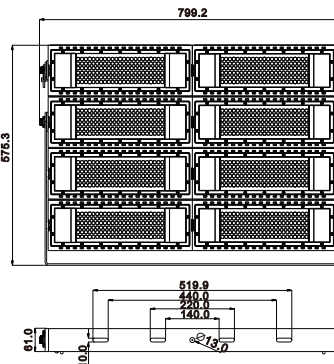

300W

400W

500W

600W

800W

1000W

Product Specification

Rated Power	Luminous Flux	Net Weight	Amount per Carton	Maximum Projected Area
300W	WW:28500LM/NW:30000LM/PW:31500LM	5.7KG	1PCS	0.179M ²
400W	WW:38000LM/NW:40000LM/PW:42000LM	7.25KG	1PCS	0.236M ²
500W	WW:47500LM/NW:50000LM/PW:52500LM	9.2KG	1PCS	0.293M ²
600W	WW:57000LM/NW:60000LM/PW:63000LM	11.65KG	1PCS	0.340M ²
800W	WW:76000LM/NW:80000LM/PW:84000LM	15.4KG	1PCS	0.459M ²
1000W	WW:95000LM/NW:100000LM/PW:105000LM	19.0KG	1PCS	0.567M ²