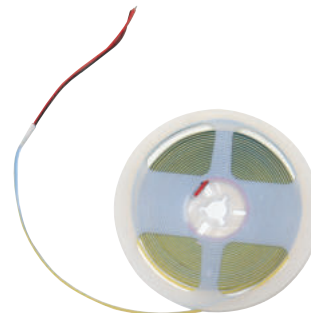

*All pictures shown are for illustration purpose only

COB stands for Chip on Board, meaning the LED diodes are built directly into the Printed circuit board. The main advantage of this technology is that there is no visible spotting, even when used in more shallow LED profiles and spaces, this ensures the finished installation will present a seamless uninterrupted finish. COB technology also generates less heat, which in turn makes it more efficient, makes the tape last longer and maintain a high-level performance over a longer period of time. This makes our COB Continuous LED Tape perfect for high-end professional and commercial installations. The high build quality and components will assure long lasting performance and reliability.

SPECIFICATION:						
COLOUR	6500K	4000K	3000K	RED	GREEN	BLUE
LENGTH	5 METER	5 METER	5 METER	5 METER	5 METER	5 METER
LUMENS	100LM	95LM	90LM	80LM	80LM	80LM
INPUT VOLTAGE	24V	24V	24V	24V	24V	24V
POWER CONSUMPTION	12W PER METER	12W PER METER	12W PER METER	12W PER METER	12W PER METER	12W PER METER
WATTAGE	60W	60W	60W	60W	60W	60W
IP RATING	IP20	IP20	IP20	IP20	IP20	IP20
PACKING	1 COIL/PKT 10 PKT/BOX	1 COIL/PKT 10 PKT/BOX	1 COIL/PKT 10 PKT/BOX	1 COIL/PKT 10 PKT/BOX	1 COIL/PKT 10 PKT/BOX	1 COIL/PKT 10 PKT/BOX