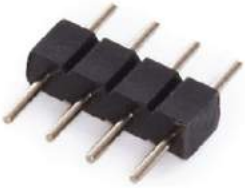

4PIN RGB
(MALE TO MALE)
CONNECTOR