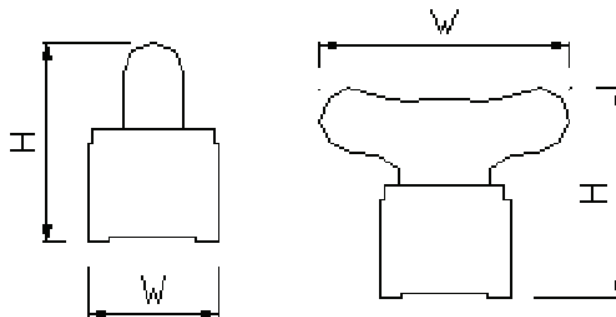

*All pictures shown are for illustration purpose only

SPECIFICATION:	1 X 2FT	1 X 4FT	2 X 4FT
SIZE	H 61MM X W 33MM	H 61MM X W 33MM	H 55MM X W 100MM
SUITABLE WITH	LED TUBE	LED TUBE	LED TUBE
PACKING	50/CTN	50/CTN	50/CTN