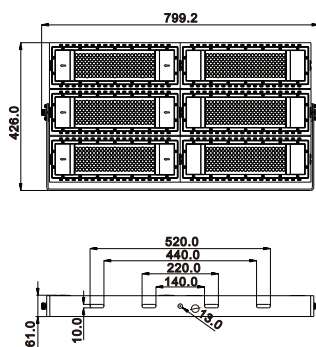

300W

400W

500W

600W

800W

1000W

Product Specification

Rated Power	Luminous Flux	Net Weight	Amount per Carton	Maximum Projected Area
300W	WW:28500LM/NW:30000LM/PW:31500LM	5.7KG	1PCS	0.179M ²
400W	WW:38000LM/NW:40000LM/PW:42000LM	7.25KG	1PCS	0.236M ²
500W	WW:47500LM/NW:50000LM/PW:52500LM	9.2KG	1PCS	0.293M ²
600W	WW:57000LM/NW:60000LM/PW:63000LM	11.65KG	1PCS	0.340M ²
800W	WW:76000LM/NW:80000LM/PW:84000LM	15.4KG	1PCS	0.459M ²
1000W	WW:95000LM/NW:100000LM/PW:105000LM	19.0KG	1PCS	0.567M ²