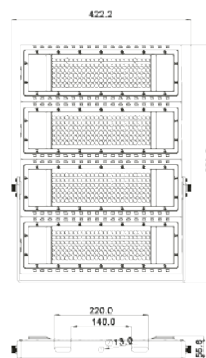

300W

400W

500W

600W

800W

1000W

Product Specification

Rated Power	Luminous Flux	Net Weight	Amount per Carton	Maximum Projected Area
300W	WW:28500LM/NW:30000LM/PW:31500LM	5.7KG	1PCS	0.179M ²
400W	WW:38000LM/NW:40000LM/PW:42000LM	7.25KG	1PCS	0.236M ²
500W	WW:47500LM/NW:50000LM/PW:52500LM	9.2KG	1PCS	0.293M ²
600W	WW:57000LM/NW:60000LM/PW:63000LM	11.65KG	1PCS	0.340M ²
800W	WW:76000LM/NW:80000LM/PW:84000LM	15.4KG	1PCS	0.459M ²
1000W	WW:95000LM/NW:100000LM/PW:105000LM	19.0KG	1PCS	0.567M ²