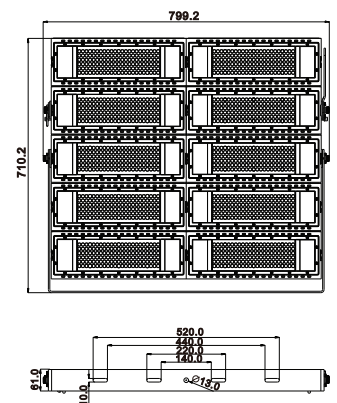

300W

400W

500W

600W

800W

1000W

Product Specification

Rated Power	Luminous Flux	Net Weight	Amount per Carton	Maximum Projected Area
300W	WW:28500LM/NW:30000LM/PW:31500LM	5.7KG	1PCS	0.179M ²
400W	WW:38000LM/NW:40000LM/PW:42000LM	7.25KG	1PCS	0.236M ²
500W	WW:47500LM/NW:50000LM/PW:52500LM	9.2KG	1PCS	0.293M ²
600W	WW:57000LM/NW:60000LM/PW:63000LM	11.65KG	1PCS	0.340M ²
800W	WW:76000LM/NW:80000LM/PW:84000LM	15.4KG	1PCS	0.459M ²
1000W	WW:95000LM/NW:100000LM/PW:105000LM	19.0KG	1PCS	0.567M ²