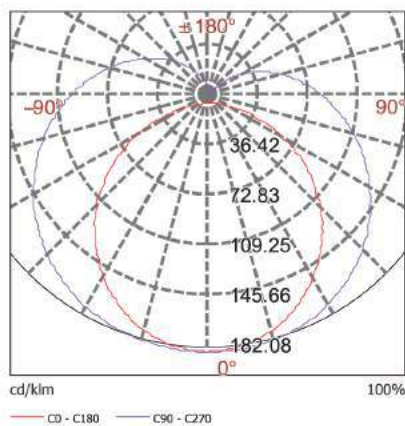

SPECIFICATION:	11W	15W	22W	30W
COLOUR	6500K/4000K/3000K	6500K	6500K/4000K/3000K	6500K
SIZE	600MM (2FT)	600MM (2FT)	1200MM(4FT)	1200MM(4FT)
LUMENS	1000LM	1500LM	2000LM	3500LM
INPUT VOLTAGE	220-240V	220-240V	220-240V	220-240V
DIFFUSOR MATERIAL	GLASS	GLASS	GLASS	GLASS
BASE MATERIAL	PVC	ALUMINIUM	PVC	ALUMINIUM
LAMP BEAD TYPE	2835	2835	2835	2835
LAMP BEAD QTY TOTAL	120°	120°	120°	120°
CRI	≥70	≥70	≥70	≥70
POWER FACTOR	0.5	0.5	0.5	0.5
DRIVER LIFETIME	25000HR	25000HR	25000HR	25000HR
PACKING	30/CTN	30/CTN	30/CTN	30/CTN