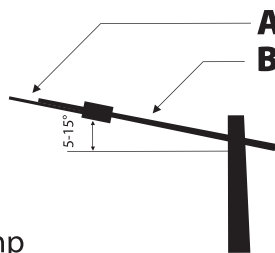

*All pictures shown are for illustration purpose only

LED street lights as outdoor lighting, are used for various purposes. Some cities deploy them along streets and sidewalks to increase visibility, while others chose to use them as flood lighting in alleyways or parking lots for safety.

SPECIFICATION:	50W	100W	150W	200W
COLOUR	5000K/4000K/3000K	5000K/4000K/3000K	5000K/4000K/3000K	5000K/4000K/3000K
SIZE	560MM*203MM*79MM	560MM*203MM*79MM	670MM*215MM*80MM	725MM*240MM*80MM
LUMENS	5000LM	10000LM	15000LM	20000LM
INPUT VOLTAGE	AC100-240V 50-60Hz	AC100-240V 50-60Hz	AC100-240V 50-60Hz	AC100-240V 50-60Hz
BEAM ANGLE	140X70°	140X70°	140X70°	140X70°
CRI	>80	>80	>80	>80
POWER FACTOR	0.9	0.9	0.9	0.9
IP RATING	IP65	IP65	IP65	IP65
LIFE TIME	50000HR	50000HR	50000HR	50000HR
OPERATING TEMP	-25°C-40°C	-25°C-40°C	-25°C-40°C	-25°C-40°C
PACKING	10/CTN	10/CTN	6/CTN	5/CTN

Diluluskan Oleh / Approved by:

Lamp
Φ60 Lamp