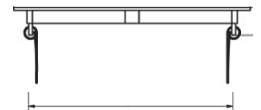

12W Ø110MM
18W Ø145MM
24W Ø175MM

12W 110MM
18W 145MM
24W 175MM