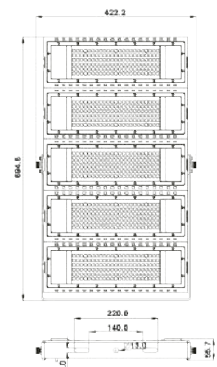

300W

400W

500W

600W

800W

1000W

Product Specification

Rated Power	Luminous Flux	Net Weight	Amount per Carton	Maximum Projected Area
300W	WW:28500LM/NW:30000LM/PW:31500LM	5.7KG	1PCS	0.179M ²
400W	WW:38000LM/NW:40000LM/PW:42000LM	7.25KG	1PCS	0.236M ²
500W	WW:47500LM/NW:50000LM/PW:52500LM	9.2KG	1PCS	0.293M ²
600W	WW:57000LM/NW:60000LM/PW:63000LM	11.65KG	1PCS	0.340M ²
800W	WW:76000LM/NW:80000LM/PW:84000LM	15.4KG	1PCS	0.459M ²
1000W	WW:95000LM/NW:100000LM/PW:105000LM	19.0KG	1PCS	0.567M ²