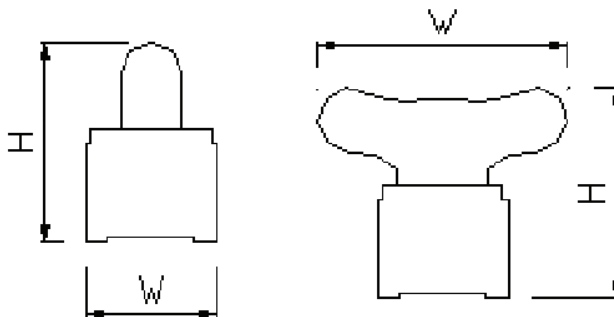

1 X 2FT

1 X 4FT

2 X 4FT

**All pictures shown are for illustration purpose only*

SPECIFICATION:	1 X 2FT	1 X 4FT	2 X 4FT
SIZE	H 50MM X W 34MM	H 50MM X W 34MM	H 50MM X W 71MM
SUITABLE WITH	LED TUBE	LED TUBE	LED TUBE
PACKING	50/CTN	50/CTN	50/CTN