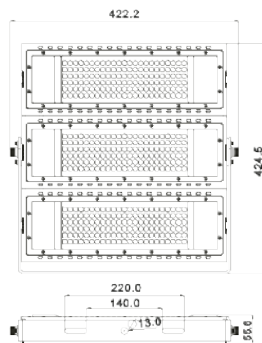

300W

400W

500W

600W

800W

1000W

Product Specification

Rated Power	Luminous Flux	Net Weight	Amount per Carton	Maximum Projected Area
300W	WW:28500LM/NW:30000LM/PW:31500LM	5.7KG	1PCS	0.179M ²
400W	WW:38000LM/NW:40000LM/PW:42000LM	7.25KG	1PCS	0.236M ²
500W	WW:47500LM/NW:50000LM/PW:52500LM	9.2KG	1PCS	0.293M ²
600W	WW:57000LM/NW:60000LM/PW:63000LM	11.65KG	1PCS	0.340M ²
800W	WW:76000LM/NW:80000LM/PW:84000LM	15.4KG	1PCS	0.459M ²
1000W	WW:95000LM/NW:100000LM/PW:105000LM	19.0KG	1PCS	0.567M ²