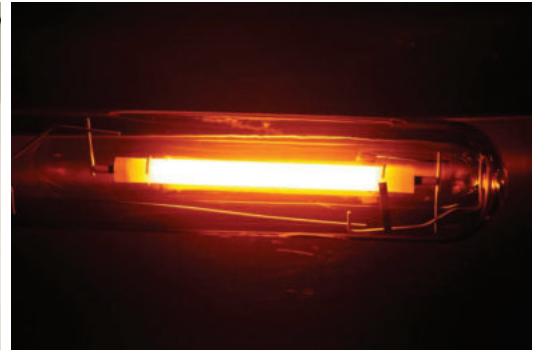

1000W HALOGEN FITTING C/W TUBE (GLASS)

*All pictures shown are for illustration purpose only

Halogen lamp has natural warm light colour similar as sunlight, suitable for photograph, studio, video record & etc. It also use for heating or warming purpose example farm, painting studio, plant agriculture.

SPECIFICATION:	1000W
COLOUR	2200K
SIZE	255MM*107MM*157MM
INPUT VOLTAGE	110-240V/50-60Hz
IP RATING	IP44
PACKING	12/CTN