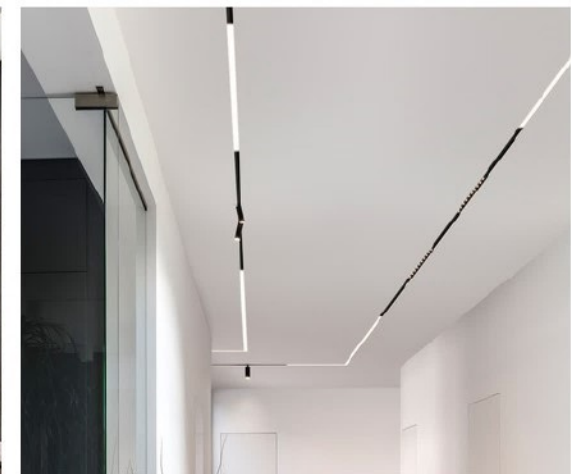

MAGNETIC TRACK LIGHT PLATINUM SERIES

**MAGNETIC
TRACK LIGHT**

EB20-350

MEASUREMENT (mm)

328L x 22W x 43.1H

TYPE	LED MAGNETIC LIGHT
COLOR	BLACK
WATT	20W
VOLTAGE	48V
MATERIAL	ALUMINIUM
LED CHIP	COB (OSRAM)
CCT	3000K/4000K/6500K
INSTALLATION	MAGNETIC TRACK RAIL
POWER FACTOR	0.55
LUMEN	1620LM
CRI	95
BEAM ANGLE	24°
INPUT PARAMETER	AC180-260V
AMBIENT	-30°C ~ +45°C
LIFESPAN (HRS)	≥25000