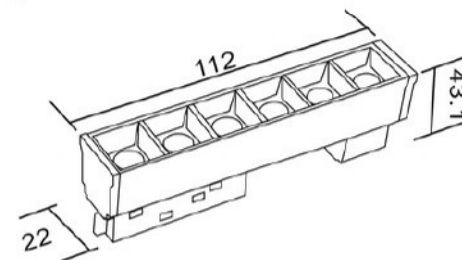

MEASUREMENT (mm)
112L x 22W x 43.1H