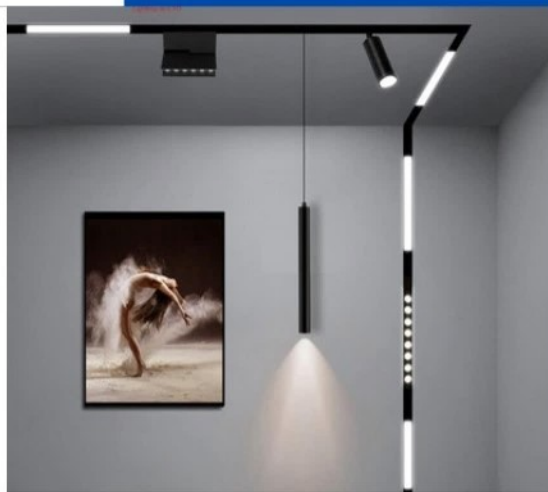

**MAGNETIC
LINEAR LIGHT**

EB201-6W

**MAGNETIC
LINEAR LIGHT**

EB201-12W