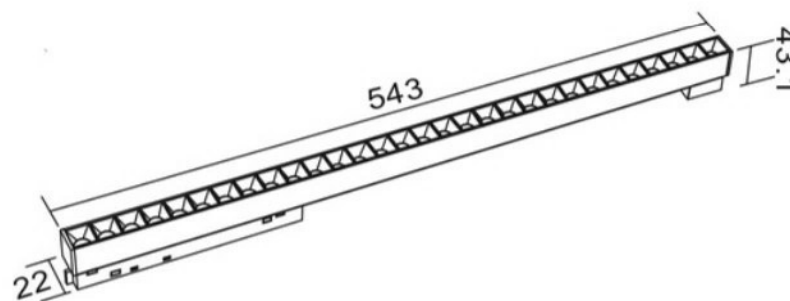

MAGNETIC TRACK LIGHT PLATINUM SERIES

MAGNETIC
TRACK LIGHT

EBS20-350

TYPE	LED MAGNETIC LIGHT
COLOR	BLACK
WATT	20W
VOLTAGE	48V
MATERIAL	ALUMINIUM
LED CHIP	COB (OSRAM)
CCT	3000K/4000K/6500K
INSTALLATION	MAGNETIC TRACK RAIL
POWER FACTOR	0.55
LUMEN	1620LM
CRI	95
BEAM ANGLE	24°
INPUT PARAMETER	AC180-260V
AMBIENT	-30°C ~ +45°C
LIFESPAN (HRS)	≥25000

MEA:
543L