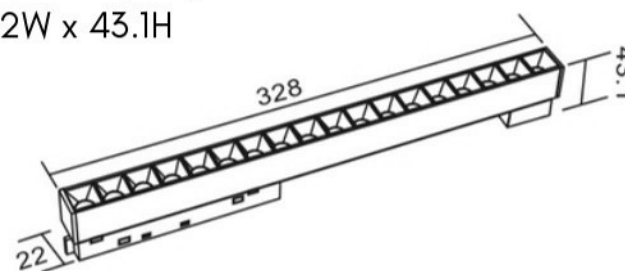

MEASUREMENT (mm)
112L x 22W x 43.1H

MAGNETIC TRACK LIGHT PLATINUM SERIES

MAGNETIC
TRACK LIGHT

EBS20-220

TYPE	LED MAGNETIC LIGHT
COLOR	BLACK
WATT	12W
VOLTAGE	48V
MATERIAL	ALUMINIUM
LED CHIP	COB (OSRAM)
CCT	3000K/4000K/6500K
INSTALLATION	MAGNETIC TRACK RAIL
POWER FACTOR	0.55
LUMEN	1080LM
CRI	95
BEAM ANGLE	24°
INPUT PARAMETER	AC180-260V
AMBIENT	-30°C ~ +45°C
LIFESPAN (HRS)	≥25000

MEASUREMENT (mm)
328L x 22W x 43.1H

MAGNETIC TRACK LIGHT PLATINUM SERIES

MAGNETIC
TRACK LIGHT

EBS20-350

TYPE	LED MAGNETIC LIGHT
COLOR	BLACK
WATT	20W
VOLTAGE	48V
MATERIAL	ALUMINIUM
LED CHIP	COB (OSRAM)
CCT	3000K/4000K/6500K
INSTALLATION	MAGNETIC TRACK RAIL
POWER FACTOR	0.55
LUMEN	1620LM
CRI	95
BEAM ANGLE	24°
INPUT PARAMETER	AC180-260V
AMBIENT	-30°C ~ +45°C
LIFESPAN (HRS)	≥25000