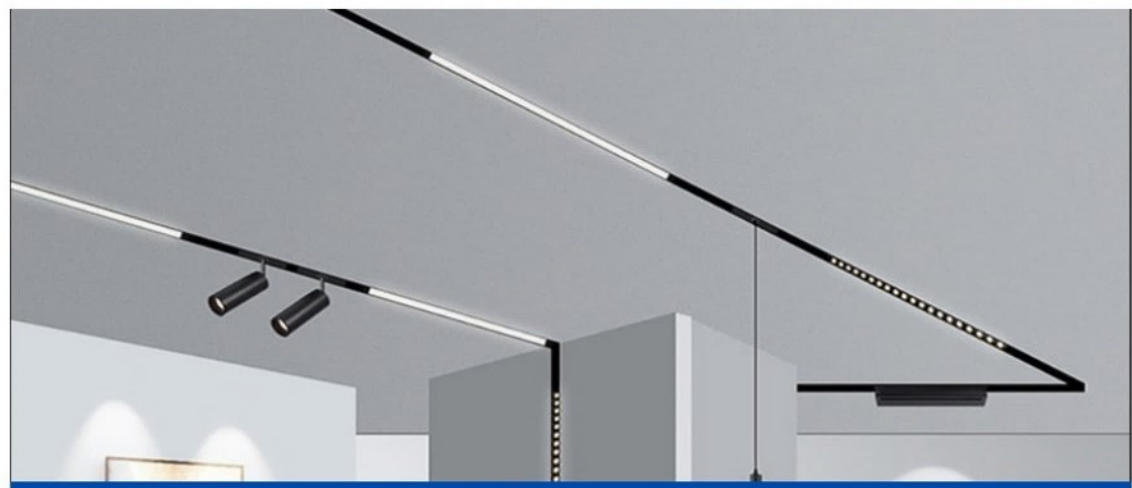

TYPE	LED MAGNETIC LIGHT
COLOR	BLACK
WATT	30W
VOLTAGE	48V
MATERIAL	ALUMINIUM
LED CHIP	COB (OSRAM)
CCT	3000K/4000K/6500K
INSTALLATION	MAGNETIC TRACK RAIL
POWER FACTOR	0.55
LUMEN	2700LM
CRI	95
BEAM ANGLE	120°
INPUT PARAMETER	AC180-260V
AMBIENT	-30°C ~ +45°C
LIFESPAN (HRS)	≥25000