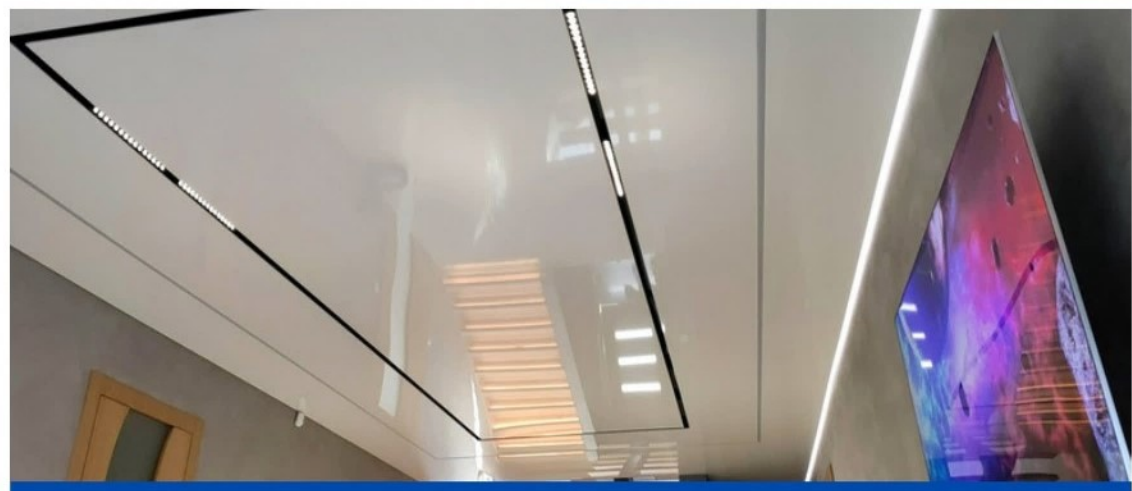

TYPE	LED MAGNETIC LIGHT
COLOR	BLACK
WATT	20W
VOLTAGE	48V
MATERIAL	ALUMINIUM
LED CHIP	COB (OSRAM)
CCT	3000K/4000K/6500K
INSTALLATION	MAGNETIC TRACK RAIL
POWER FACTOR	0.55
LUMEN	1620LM
CRI	95
BEAM ANGLE	24°
INPUT PARAMETER	AC180-260V
AMBIENT	-30°C ~ +45°C
LIFESPAN (HRS)	≥25000