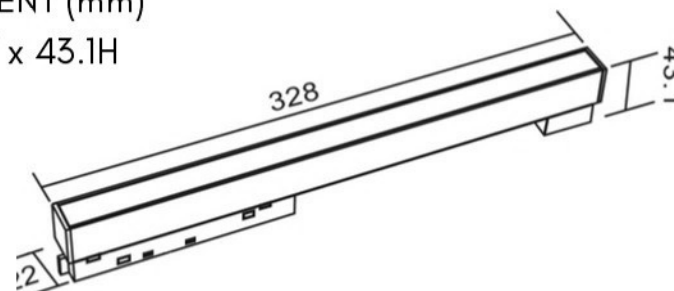

MEASUREMENT (mm)

220L x 22W x 43.1H

MAGNETIC TRACK LIGHT PLATINUM SERIES

**MAGNETIC
TRACK LIGHT**

EB20-350

MEASUREMENT (mm)

328L x 22W x 43.1H

TYPE	LED MAGNETIC LIGHT
COLOR	BLACK
WATT	20W
VOLTAGE	48V
MATERIAL	ALUMINIUM
LED CHIP	COB (OSRAM)
CCT	3000K/4000K/6500K
INSTALLATION	MAGNETIC TRACK RAIL
POWER FACTOR	0.55
LUMEN	1620LM
CRI	95
BEAM ANGLE	24°
INPUT PARAMETER	AC180-260V
AMBIENT	-30°C ~ +45°C
LIFESPAN (HRS)	≥25000

MEASUREMENT (mm)

543L x 22W x 43.1H

MAGNETIC TRACK LIGHT PLATINUM SERIES

MAGNETIC
TRACK LIGHT

EBS20-110

TYPE	LED MAGNETIC LIGHT
COLOR	BLACK
WATT	6W
VOLTAGE	48V
MATERIAL	ALUMINIUM
LED CHIP	COB (OSRAM)
CCT	3000K/4000K/6500K
INSTALLATION	MAGNETIC TRACK RAIL
POWER FACTOR	0.55
LUMEN	640LM
CRI	95
BEAM ANGLE	24°
INPUT PARAMETER	AC180-260V
AMBIENT	-30°C ~ +45°C
LIFESPAN (HRS)	≥25000