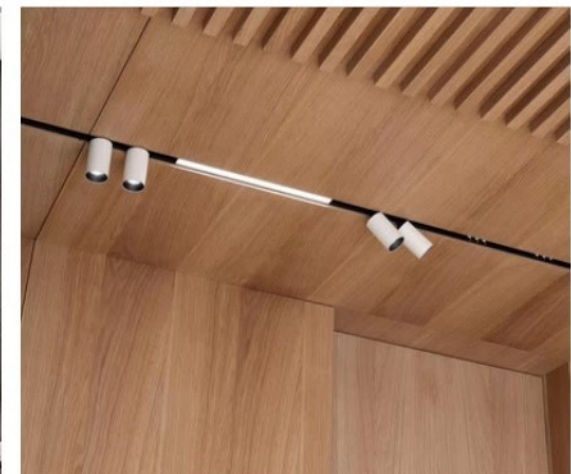

MAGNETIC TRACK LIGHT PLATINUM SERIES

MAGNETIC
TRACK LIGHT

EBS20-350

TYPE	LED MAGNETIC LIGHT
COLOR	BLACK
WATT	20W
VOLTAGE	48V
MATERIAL	ALUMINIUM
LED CHIP	COB (OSRAM)
CCT	3000K/4000K/6500K
INSTALLATION	MAGNETIC TRACK RAIL
POWER FACTOR	0.55
LUMEN	1620LM
CRI	95
BEAM ANGLE	24°
INPUT PARAMETER	AC180-260V
AMBIENT	-30°C ~ +45°C
LIFESPAN (HRS)	≥25000

MEA:
543L