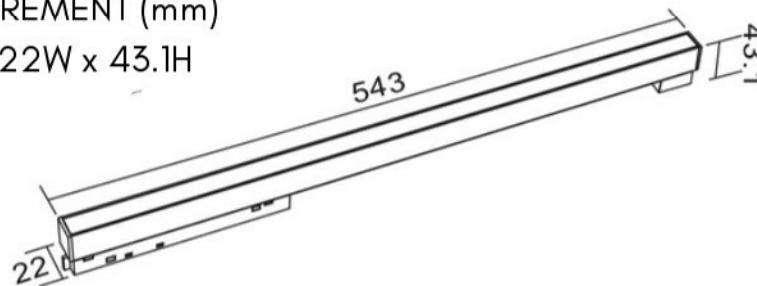

MEASUREMENT (mm)

220L x 22W x 43.1H

MAGNETIC TRACK LIGHT PLATINUM SERIES

**MAGNETIC
TRACK LIGHT**

EB20-350

MEASUREMENT (mm)

328L x 22W x 43.1H

TYPE	LED MAGNETIC LIGHT
COLOR	BLACK
WATT	20W
VOLTAGE	48V
MATERIAL	ALUMINIUM
LED CHIP	COB (OSRAM)
CCT	3000K/4000K/6500K
INSTALLATION	MAGNETIC TRACK RAIL
POWER FACTOR	0.55
LUMEN	1620LM
CRI	95
BEAM ANGLE	24°
INPUT PARAMETER	AC180-260V
AMBIENT	-30°C ~ +45°C
LIFESPAN (HRS)	≥25000

MAGNETIC TRACK LIGHT PLATINUM SERIES

**MAGNETIC
TRACK LIGHT**

EB20-550

TYPE	LED MAGNETIC LIGHT
COLOR	BLACK
WATT	30W
VOLTAGE	48V
MATERIAL	ALUMINIUM
LED CHIP	COB (OSRAM)
CCT	3000K/4000K/6500K
INSTALLATION	MAGNETIC TRACK RAIL
POWER FACTOR	0.55
LUMEN	2700LM
CRI	95
BEAM ANGLE	120°
INPUT PARAMETER	AC180-260V
AMBIENT	-30°C ~ +45°C
LIFESPAN (HRS)	≥25000

MEASUREMENT (mm)

543L x 22W x 43.1H

MAGNETIC TRACK LIGHT PLATINUM SERIES

MAGNETIC
TRACK LIGHT

EBS20-110

TYPE	LED MAGNETIC LIGHT
COLOR	BLACK
WATT	6W
VOLTAGE	48V
MATERIAL	ALUMINIUM
LED CHIP	COB (OSRAM)
CCT	3000K/4000K/6500K
INSTALLATION	MAGNETIC TRACK RAIL
POWER FACTOR	0.55
LUMEN	640LM
CRI	95
BEAM ANGLE	24°
INPUT PARAMETER	AC180-260V
AMBIENT	-30°C ~ +45°C
LIFESPAN (HRS)	≥25000