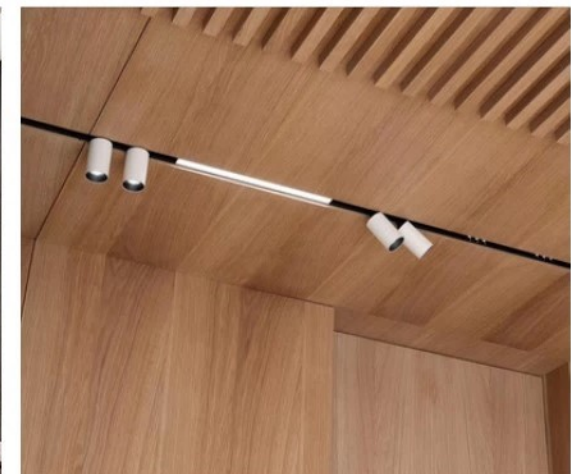

MAGNETIC TRACK LIGHT PLATINUM SERIES

**MAGNETIC
TRACK LIGHT**

EB20-550

TYPE	LED MAGNETIC LIGHT
COLOR	BLACK
WATT	30W
VOLTAGE	48V
MATERIAL	ALUMINIUM
LED CHIP	COB (OSRAM)
CCT	3000K/4000K/6500K
INSTALLATION	MAGNETIC TRACK RAIL
POWER FACTOR	0.55
LUMEN	2700LM
CRI	95
BEAM ANGLE	120°
INPUT PARAMETER	AC180-260V
AMBIENT	-30°C ~ +45°C
LIFESPAN (HRS)	≥25000

MEASUREMENT (mm)

543L x 22W x 43.1H