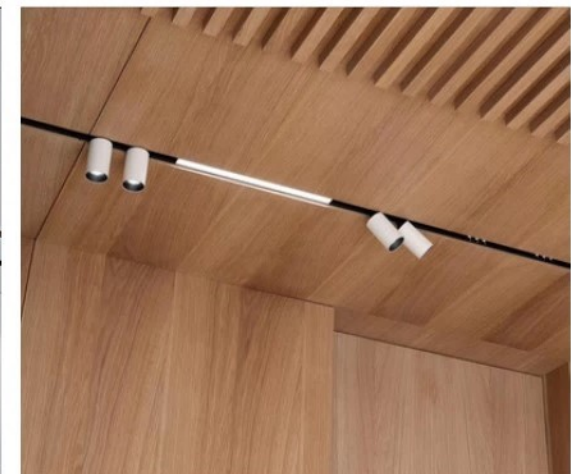

A modern interior space featuring a white ceiling with a track lighting system. The ceiling is illuminated by several long, thin, linear light fixtures. In the foreground, there are large, abstract geometric shapes in blue and black. On the right side, a large blue circular graphic element frames a view into another room. In this room, a track lighting fixture is visible on the ceiling, and a framed artwork of a woman's face is displayed on the wall.

MAGNETIC TRACK LIGHT PLATINUM SERIES

MAGNETIC TRACK LIGHT PLATINUM SERIES

**MAGNETIC
TRACK LIGHT**

EB20-220

TYPE	LED MAGNETIC LIGHT
COLOR	BLACK
WATT	12W
VOLTAGE	48V
MATERIAL	ALUMINIUM
LED CHIP	COB (ORSAM)
CCT	3000K/4000K/6500K
INSTALLATION	MAGNETIC TRACK RAIL
POWER FACTOR	0.55
LUMEN	1080LM
CRI	95
BEAM ANGLE	120°
INPUT PARAMETER	AC180-260V
AMBIENT	-30°C ~ +45°C
LIFESPAN (HRS)	≥25000