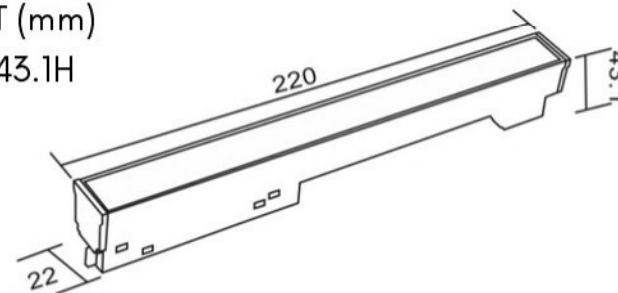

A modern interior space featuring a white ceiling with a track lighting system. The ceiling is illuminated by several long, thin, linear light fixtures. In the foreground, there are large, abstract geometric shapes in blue and black. On the right side, a large blue circular graphic element frames a view into another room. In this room, a track lighting fixture is visible on the ceiling, and a framed artwork of a woman's face is displayed on the wall.

MAGNETIC TRACK LIGHT PLATINUM SERIES

MAGNETIC TRACK LIGHT PLATINUM SERIES

**MAGNETIC
TRACK LIGHT**

EB20-220

TYPE	LED MAGNETIC LIGHT
COLOR	BLACK
WATT	12W
VOLTAGE	48V
MATERIAL	ALUMINIUM
LED CHIP	COB (ORSAM)
CCT	3000K/4000K/6500K
INSTALLATION	MAGNETIC TRACK RAIL
POWER FACTOR	0.55
LUMEN	1080LM
CRI	95
BEAM ANGLE	120°
INPUT PARAMETER	AC180-260V
AMBIENT	-30°C ~ +45°C
LIFESPAN (HRS)	≥25000

MEASUREMENT (mm)

220L x 22W x 43.1H

MAGNETIC TRACK LIGHT PLATINUM SERIES

**MAGNETIC
TRACK LIGHT**

EB20-350

MEASUREMENT (mm)

328L x 22W x 43.1H

TYPE	LED MAGNETIC LIGHT
COLOR	BLACK
WATT	20W
VOLTAGE	48V
MATERIAL	ALUMINIUM
LED CHIP	COB (OSRAM)
CCT	3000K/4000K/6500K
INSTALLATION	MAGNETIC TRACK RAIL
POWER FACTOR	0.55
LUMEN	1620LM
CRI	95
BEAM ANGLE	24°
INPUT PARAMETER	AC180-260V
AMBIENT	-30°C ~ +45°C
LIFESPAN (HRS)	≥25000

MEASUREMENT (mm)

543L x 22W x 43.1H

MAGNETIC TRACK LIGHT PLATINUM SERIES

MAGNETIC
TRACK LIGHT

EBS20-110

TYPE	LED MAGNETIC LIGHT
COLOR	BLACK
WATT	6W
VOLTAGE	48V
MATERIAL	ALUMINIUM
LED CHIP	COB (OSRAM)
CCT	3000K/4000K/6500K
INSTALLATION	MAGNETIC TRACK RAIL
POWER FACTOR	0.55
LUMEN	640LM
CRI	95
BEAM ANGLE	24°
INPUT PARAMETER	AC180-260V
AMBIENT	-30°C ~ +45°C
LIFESPAN (HRS)	≥25000