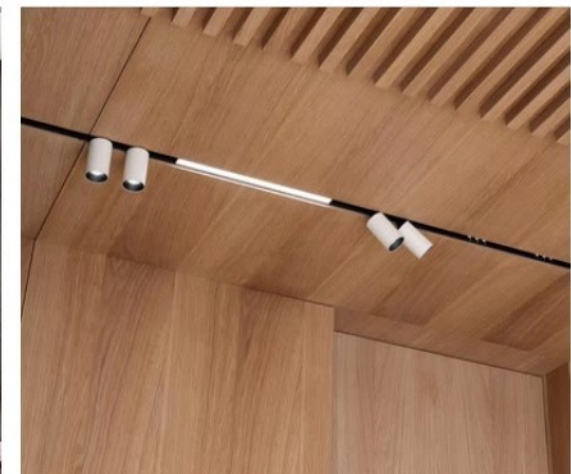

MAGNETIC TRACK LIGHT PLATINUM SERIES

MAGNETIC
TRACK LIGHT

EBS20-220

TYPE	LED MAGNETIC LIGHT
COLOR	BLACK
WATT	12W
VOLTAGE	48V
MATERIAL	ALUMINIUM
LED CHIP	COB (OSRAM)
CCT	3000K/4000K/6500K
INSTALLATION	MAGNETIC TRACK RAIL
POWER FACTOR	0.55
LUMEN	1080LM
CRI	95
BEAM ANGLE	24°
INPUT PARAMETER	AC180-260V
AMBIENT	-30°C ~ +45°C
LIFESPAN (HRS)	≥25000

MEASUREMENT (mm)
328L x 22W x 43.1H