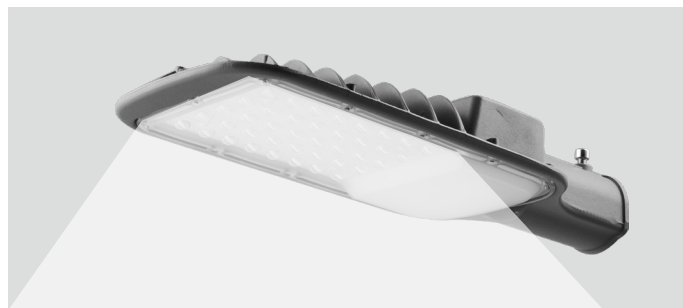

FSL

LIGHT UP THE WORLD

LED STREET LIGHT

FSS830

30W/50W/100W/150W/200W
3000K/4000K/6500K

High-quality LED chips and PC lens, Super longer life.

Professional light distribution, Transverse 140°, Longitudinal 70°

Die-cast Alumium housing and intergrated molding, good for heat dissipation.

Simple and light design, easy to install.

Code	Voltage	Power (W)	CCT 3000/4000/6500K	CRI	Colour	Beam Angle	Size (mm)	Protection level	Life (hrs)
FSS830 30W	90-265V	30	3000	80	Gray/Black	70°x140°	325x135x53	IP65	25000
FSS830 50W	90-265V	50	5000	80	Gray/Black	70°x140°	380x148x64	IP65	25000
FSS830 100W	90-265V	100	10000	80	Gray/Black	70°x140°	510x183x75	IP65	25000
FSS830 150W	90-265V	150	15000	80	Gray/Black	70°x140°	580x210x75	IP65	25000
FSS830 200W	90-265V	200	20000	80	Gray/Black	70°x140°	630x240x80	IP65	25000