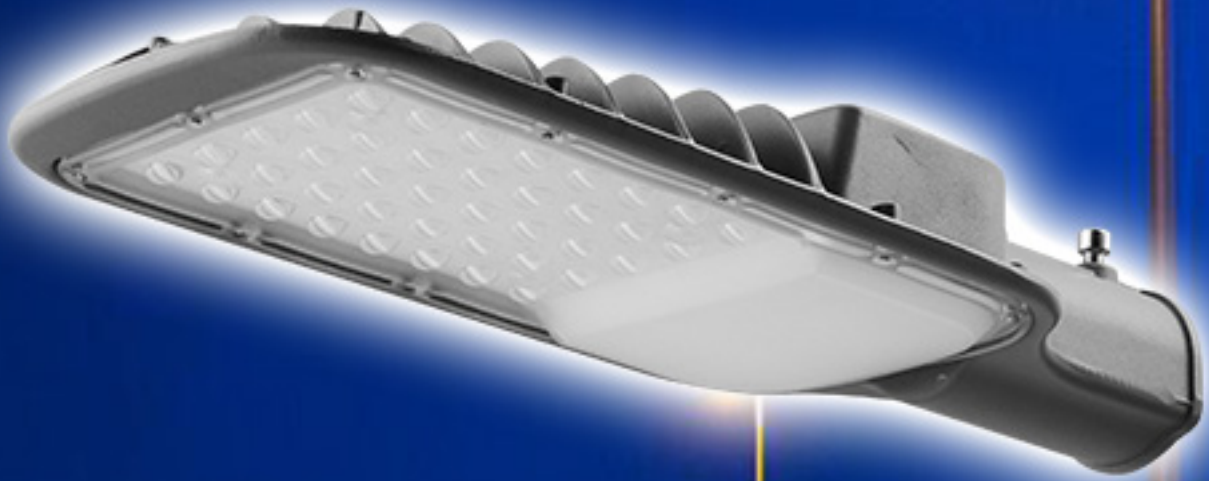

FSL

LIGHT UP THE WORLD

LED STREET LIGHT

FSS830

30W/50W/100W/150W/200W
3000K/4000K/6500K

High-quality LED chips and PC lens, Super longer life.

Professional light distribution, Transverse 140°, Longitudinal 70°

Die-cast Alumium housing and intergrated molding, good for heat dissipation.

Simple and light design, easy to install.

Code	Voltage	Power (W)	CCT 3000/4000/6500K	CRI	Colour	Beam Angle	Size (mm)	Protection level	Life (hrs)
FSS830 30W	90-265V	30	3000	80	Gray/Black	70°x140°	325x135x53	IP65	25000
FSS830 50W	90-265V	50	5000	80	Gray/Black	70°x140°	380x148x64	IP65	25000
FSS830 100W	90-265V	100	10000	80	Gray/Black	70°x140°	510x183x75	IP65	25000
FSS830 150W	90-265V	150	15000	80	Gray/Black	70°x140°	580x210x75	IP65	25000
FSS830 200W	90-265V	200	20000	80	Gray/Black	70°x140°	630x240x80	IP65	25000