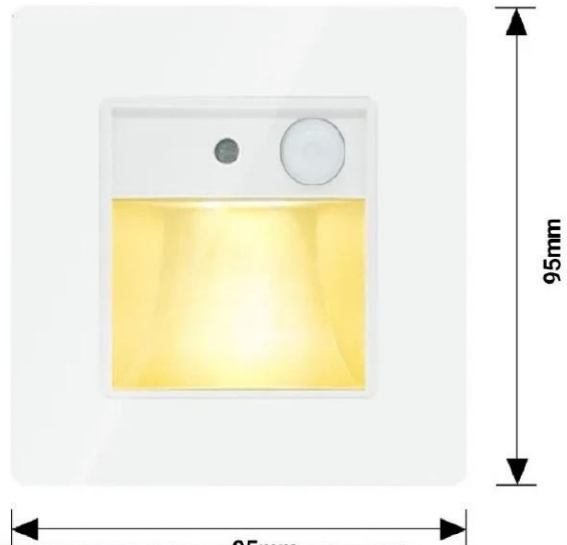

# LED 3W Recess Step Light With Motion Sensor

Product Name	Power	Voltage	Size	Hole opening Size
Step Light Motion Sensor	3W	100V -240V	95*95mm	80*80*55mm