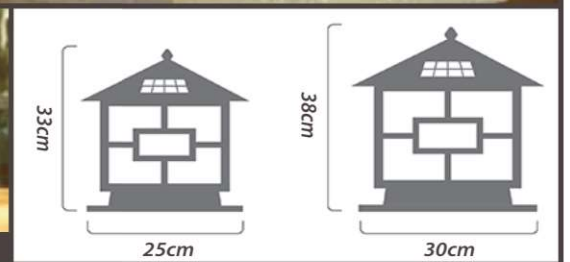

*Solar Light : 200mm*250mm
Solar Panel : 345mm*345mm*

200W

*Solar Light : 250mm*300mm
Solar Panel : 350mm*450mm*

300W

*Solar Light : 300mm*350mm
Solar Panel : 350mm*530mm*

400W

*Solar Light : 300mm*350mm
Solar Panel : 350mm*600mm*

Power: 100W

- Battery: 3.2V15AH
- Solar Panel: 6V18W
- Solar Panel Size: 420*350*17mm
- Light Body Size: 250*200*55mm

Power: 60W

- Battery: 3.2V10AH
- Solar Panel: 6V12W
- Solar Panel Size: 350*350*17mm
- Light Body Size: 220*180*55mm

LED SOLAR GATE LAMP

All 3 Colours In 1 Lamp

Model :	LED SOLAR GATE LAMP (SGLA & SGLB)
Type / Size :	250mm*250mm*330mm / 300mm*300mm*380mm
Colour Temperature :	3 Colours In 1 (WarmWhite & CoolWhite & Daylight)
IP Rating :	IP65 (Waterproof)
Remark :	Solar Powered / Built in E27 Holder c/w wire

LED SOLAR GLOBE LIGHT (3IN1)

Model :	LED SOLAR GLOBE LIGHT (3IN1)
Size :	ø200mm / ø250mm / ø300mm / ø400mm
Colour Temperature :	3 Colours In 1 (WarmWhite 3000K & CoolWhite 4000K & Daylight 6500K)
IP Rating :	IP65