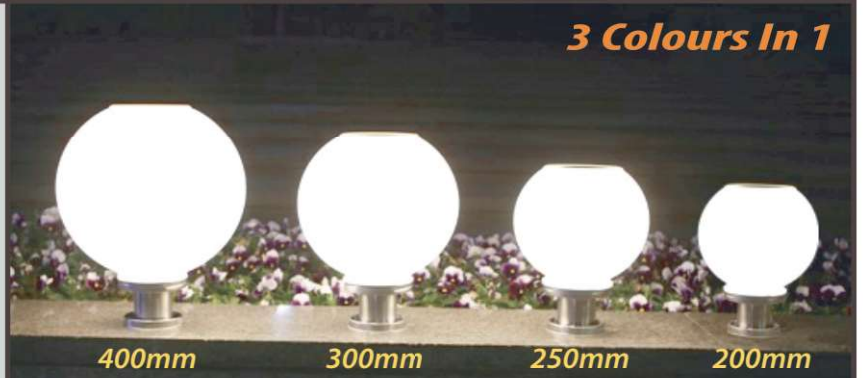

LED SOLAR GATE LAMP

All 3 Colours In 1 Lamp

Model :	LED SOLAR GATE LAMP (SGLA & SGLB)
Type / Size :	250mm*250mm*330mm / 300mm*300mm*380mm
Colour Temperature :	3 Colours In 1 (WarmWhite & CoolWhite & Daylight)
IP Rating :	IP65 (Waterproof)
Remark :	Solar Powered / Built in E27 Holder c/w wire

LED SOLAR GLOBE LIGHT (3IN1)

Model :	LED SOLAR GLOBE LIGHT (3IN1)
Size :	ø200mm / ø250mm / ø300mm / ø400mm
Colour Temperature :	3 Colours In 1 (WarmWhite 3000K & CoolWhite 4000K & Daylight 6500K)
IP Rating :	IP65