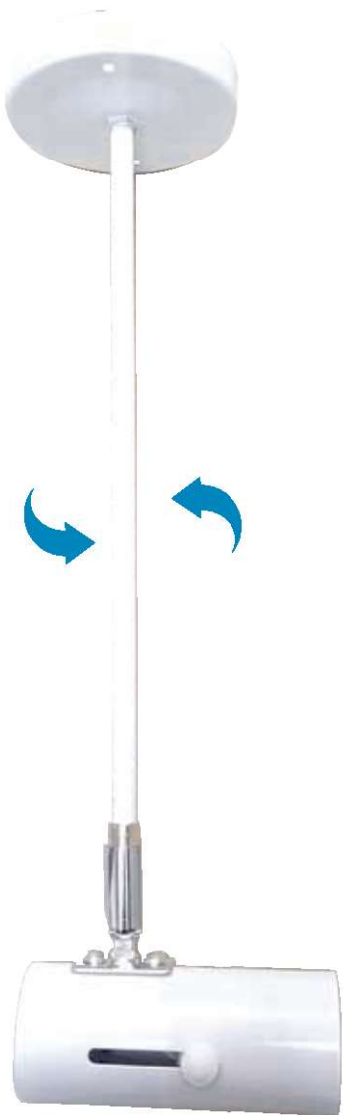

30CM E27 LAMP HOLDER