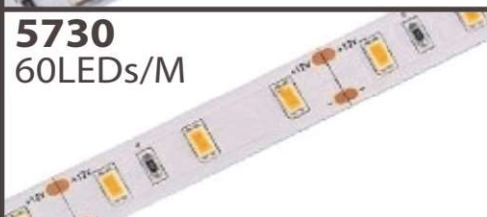

LED SMD STRIP LIGHT

12V / 24V

5050
60LEDs/M

IP20
No Waterproof

RED

5730
60LEDs/M

BLUE

GREEN