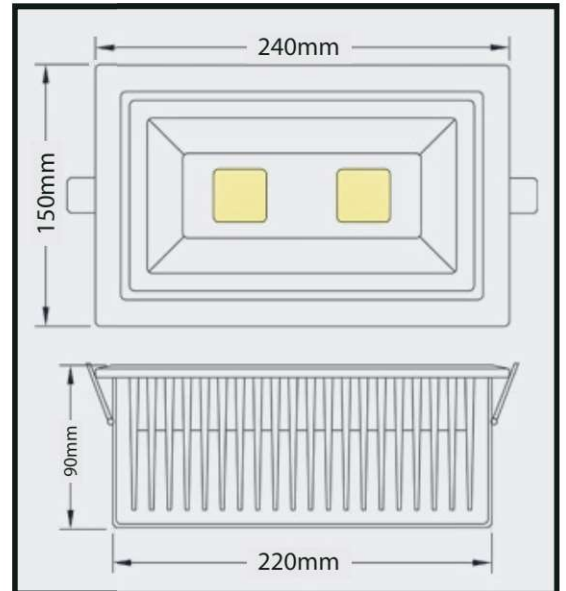

LED RECESSED DOWNLIGHT

Model :	LED 40W RECESSED DOWNLIGHT
Power :	40W
Size :	240*150*90mm
Colour Temperature :	3000K / 6000K
Body Fitting :	White
Input Voltage :	240V