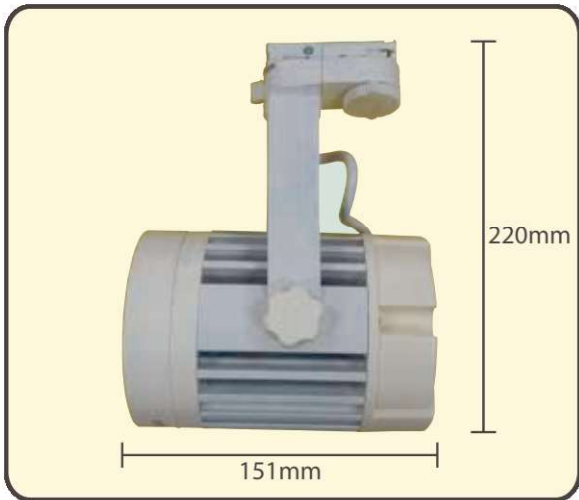

LED TRACK LIGHT

NVC 雷士照明

TLED313L 30W TRACK LIGHT
Matte Cream White
4000K