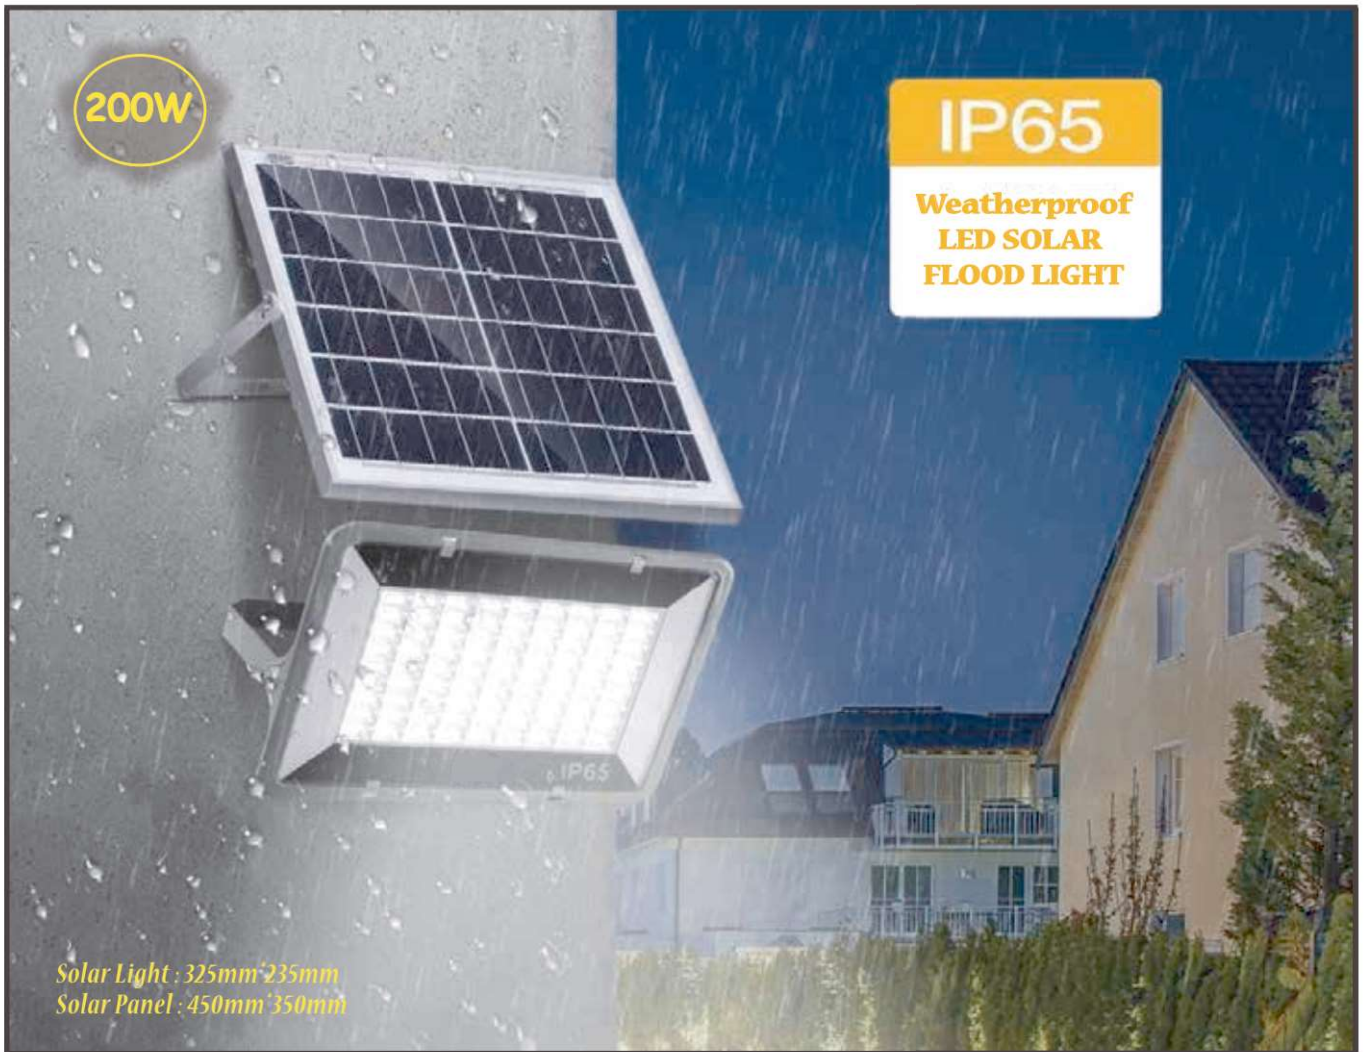

LED SOLAR FLOODLIGHT

Weatherproof

Solar Energy

Economy & Easy
Installation

Light Control &
Remote Control

Zero Electric
Bill

LED SOLAR FLOOD LIGHT

200W

IP65

Weatherproof
LED SOLAR
FLOOD LIGHT

Solar Light : 325mm*235mm
Solar Panel : 450mm*350mm

60W

Solar Light : 225mm*165mm
Solar Panel : 350mm*290mm

120W

Solar Light : 270mm*200mm
Solar Panel : 350mm*350mm

Model :	GT01 LED SOLAR FLOOD LIGHT`
Power :	60W / 120W / 200W
Colour Temperature :	Daylight (6000K)
IP Rating :	IP65
Working Hour :	10-12 Hours
Charging Hour :	6-8 Hours

LED SOLAR FLOODLIGHT (NEW)

LED SOLAR LIGHT

Power: 300W

- Battery: 3.2V30AH
- Solar Panel: 6V35W
- Solar Panel Size: 600*350*17mm
- Light Body Size: 350*280*55mm

Power: 200W

- Battery: 3.2V25AH
- Solar Panel: 6V30W
- Solar Panel Size: 530*350*17mm
- Light Body Size: 280*230*55mm