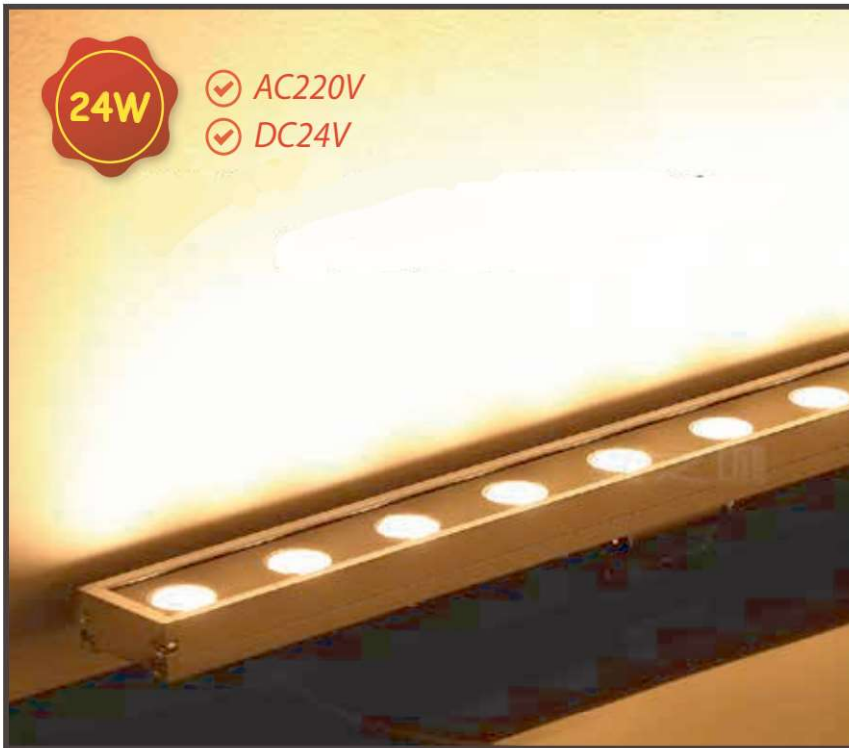

LED WALL WASHER LIGHT

Model :	LED WALL WASHER LIGHT
Power :	24W
Size :	1000mm*50mm*40mm
Input Voltage :	AC220V / DC24V
Colour Temperature :	Daylight 6500K / Warm White 3000K / RGB
IP Rating :	IP65