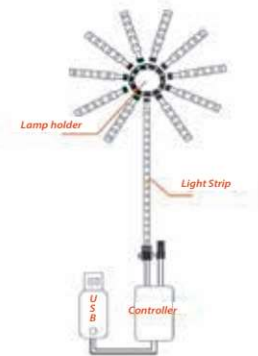

LED FIREWORK STRIP LIGHT

Model :	LED FIREWORK STRIP LIGHT
Input Voltage :	5V (USB)
IP Rating :	IP20 (Indoor)
Remark :	Mobile Apps Control (Bluetooth)