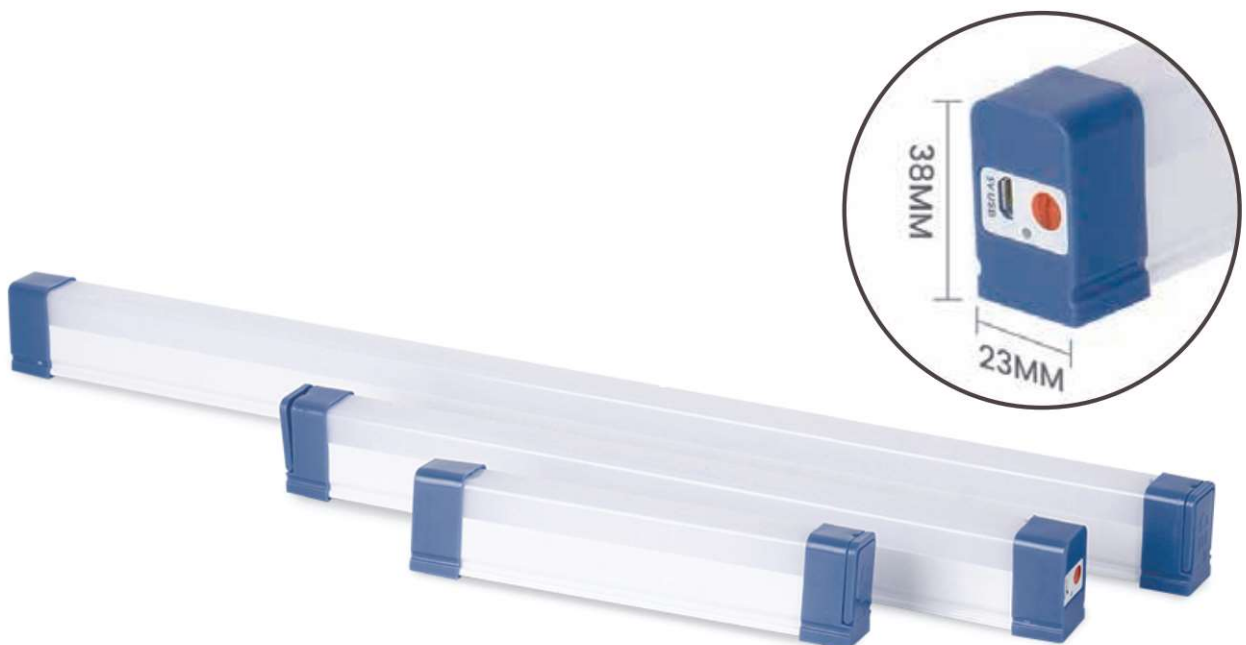

LED 5V USB RECHARGEABLE TUBE

Model :	LED 5V USB RECHARGEABLE TUBE
Power :	30W / 60W / 90W
Size :	170mm (30W) / 320mm (60W) / 510mm (90W)
Colour Temperature :	Daylight (White)
Remark :	4 Switch Type Light | Press 5s for Flashing | USB | Emergency