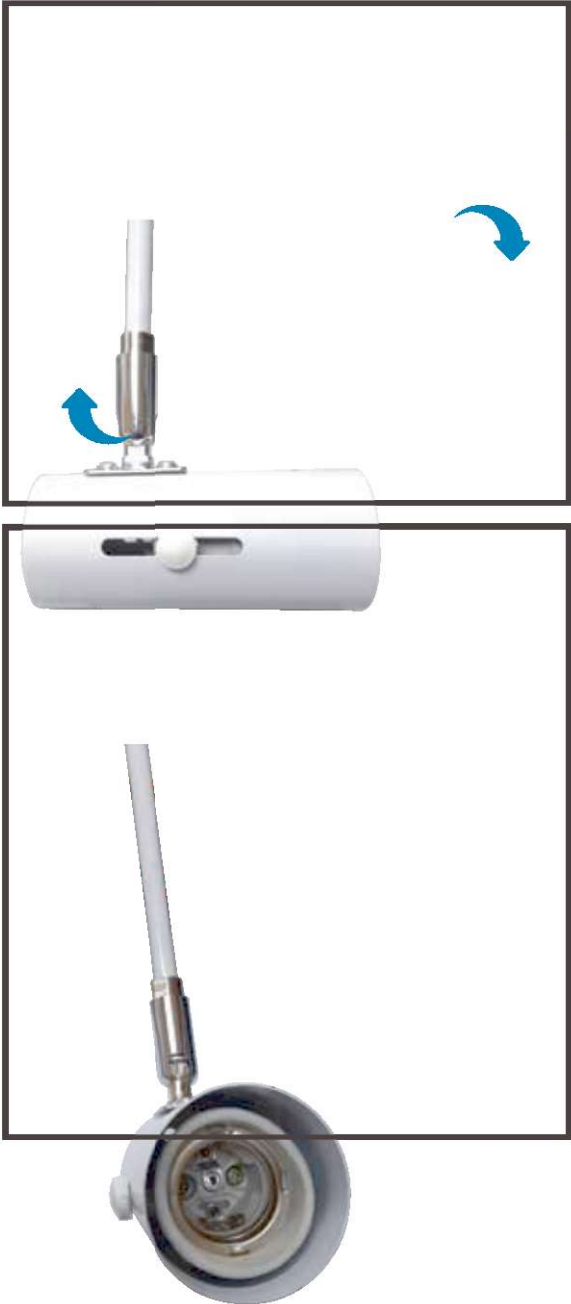

30CM E27 LAMP HOLDER