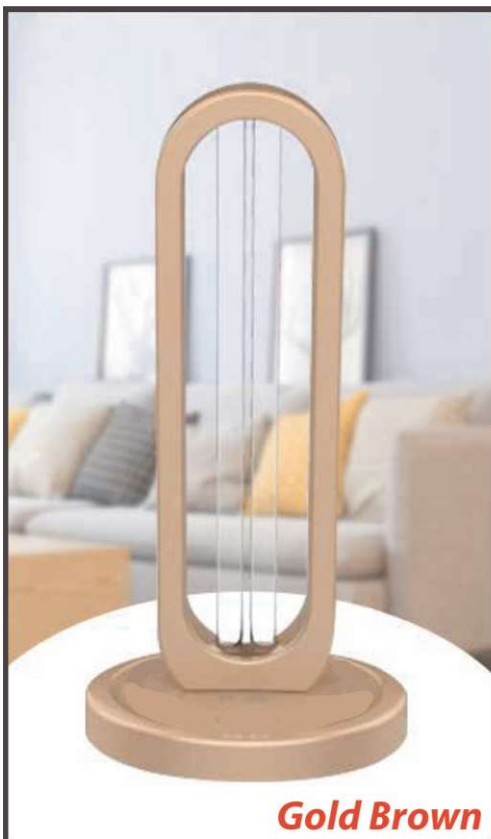

Remote Control

Model : White / Brown

Power : 36W

Input Voltage : 220-240V

Size : Ø180mm*460mm / Ø195mm*420mm

Light : UltraViolet Light