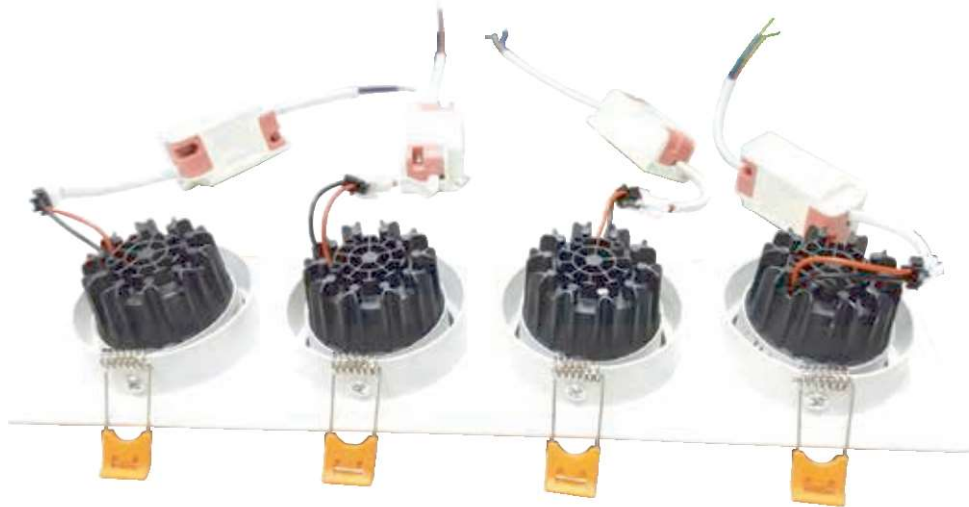

LED EYEBALL FITTING

4-Head

1-Head