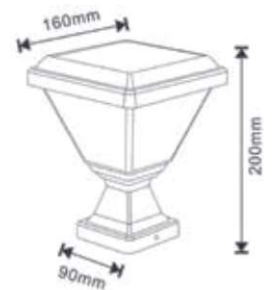

*Solar Light : 200mm*250mm
Solar Panel : 345mm*345mm*

200W

*Solar Light : 250mm*300mm
Solar Panel : 350mm*450mm*

300W

*Solar Light : 300mm*350mm
Solar Panel : 350mm*530mm*

400W

*Solar Light : 300mm*350mm
Solar Panel : 350mm*600mm*

LED SOLAR GLOBE LIGHT (3IN1)

Model :	LED SOLAR GLOBE LIGHT (3IN1)
Size :	ø200mm / ø250mm / ø300mm / ø400mm
Colour Temperature :	3 Colours In 1 (WarmWhite 3000K & CoolWhite 4000K & Daylight 6500K)
IP Rating :	IP65

LED SOLAR BOLLARD

Model : **XJY2009**

Power : **5W**

Size : **Ø15cm * 80cm**

IP Rating : **IP65**

Colour : **Warm White (3000K)**

Model : **XJY2010**

Power : **5W**

Size : **15cm * 15cm * 80cm**

IP Rating : **IP65**

Colour : **Warm White (3000K)**

Solar Gate Lamp / Solar Garden Light

Model :	ZTD Solar Gate Lamp / CPD Solar Garden Spike Lamp
Power :	5W
Colour Temperature :	Daylight 6500K / WarmWhite 3000K / 3in1 Color
Size :	160mm*160mm*200mm (ZTD) / 160mm*160mm*700mm (CPD)
IP Rating :	IP65