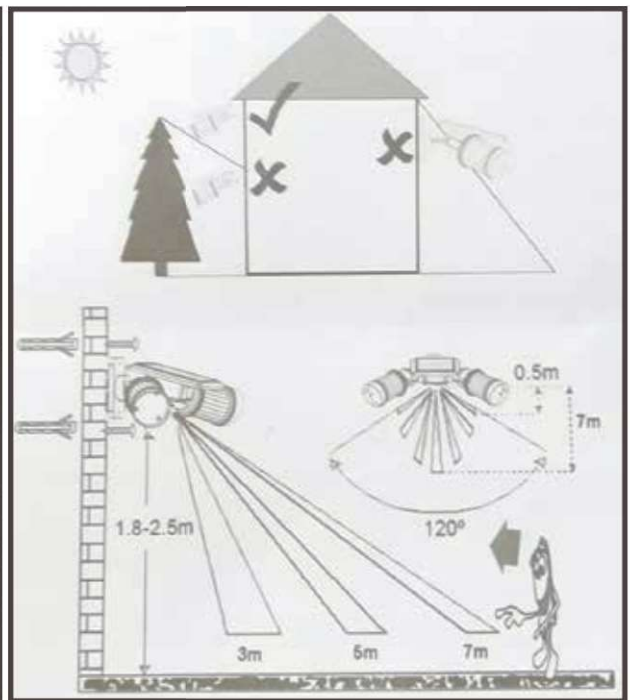

LED SOLAR MOTION SENSOR SPOT LIGHT

Model :	LED SOLAR MOTION SENSOR SPOT LIGHT
Power :	2x7W
Size :	190*215*80mm
Colour Temperature :	6000K
Fitting Color :	Black
Others :	Induction Angle (120°), Sensing Range (5-7m), IP65