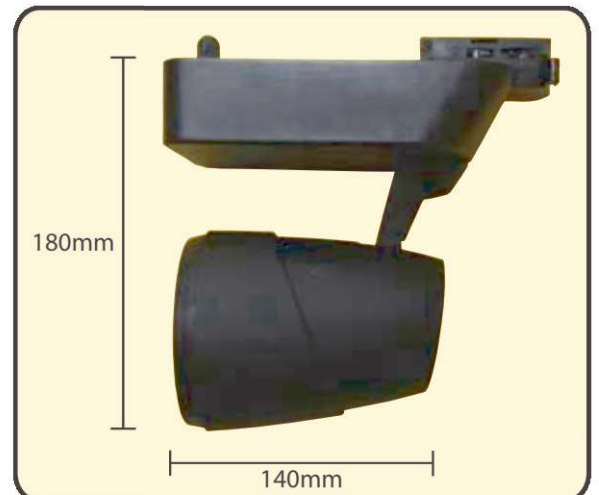

LED TRACK LIGHT

NVC 雷士照明

TLED313L 30W TRACK LIGHT
Matte Cream White
4000K

OPPLE
欧普照明

LED 30W COB TRACK LIGHT
Black
3000K

TRACK HOLDER

TR033 / TR034 - G5.3 MR16 Holder / GU10 Holder

SURFACE TRACK HOLDER