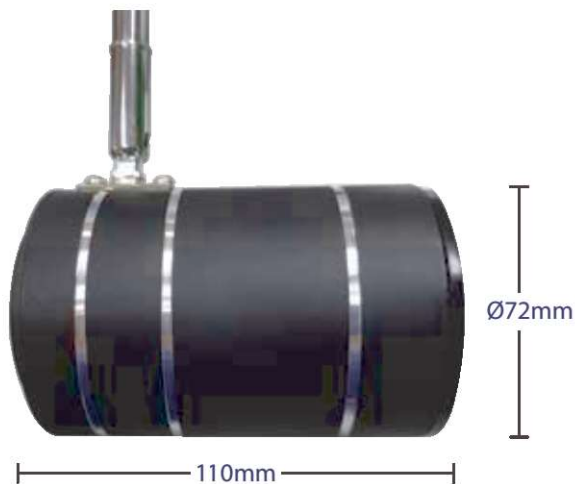

LED SURFACE LIGHT / TRACK LIGHT

7W

COB

Model :	TR-7001 LED TRACK LIGHT / SR-7001 LED SURFACE LIGHT
Power :	7W
Size :	Ø72*110mm (Light) / 270mm (Height)
Colour Temperature :	3000K / 6000K
Body Fitting :	White / Black
Input Voltage :	175-265V