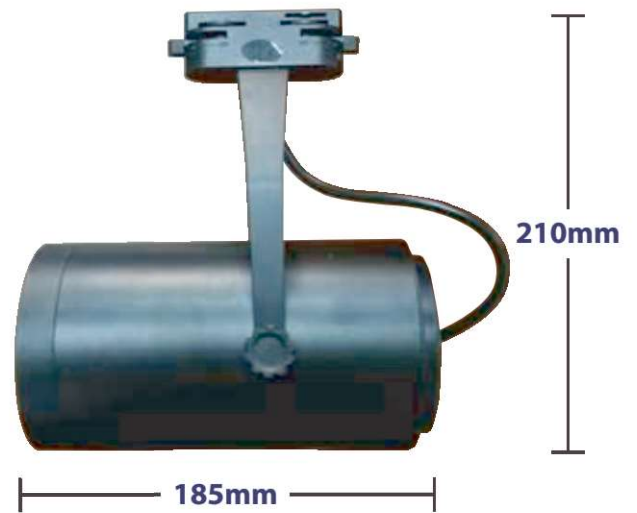

Model :	926 7x1W LED Track Light / 926 12x1W LED Track Light
Power :	7x1W / 12x1W
Size :	Ø70*124*180mm / Ø99*185*210mm
Colour Temperature :	3000K / 4000K / 6000K
Bod Fitting :	White / Black
Input Voltage :	85-265V