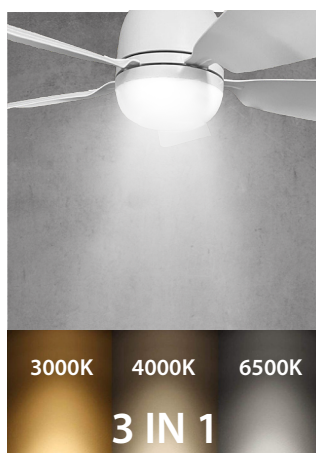

CEILING FAN LIGHT 3IN1

Voltage	Beam Angle	IP Rating	PF	Base	Lifespan
100-240V	200°	IP20	0.5	E27	30,000

Model	Description	Watt
IMCF-20ES/3in1	IWACHI 20W E27 LED MINI CEILING FAN LIGHT 3in1	20W

CCT	Lumens	Dimension (mm)	CTN
3IN1	20,000lm	500x170	12pcs