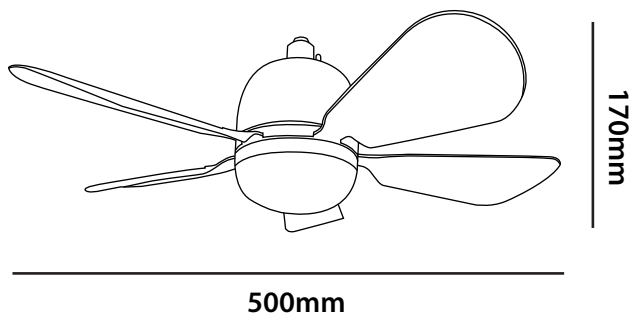

CEILING FAN LIGHT 3IN1

Voltage	Beam Angle	IP Rating	PF	Base	Lifespan
100-240V	200°	IP20	0.5	E27	30,000

Model	Description	Watt
IMCF-20ES/3in1	IWACHI 20W E27 LED MINI CEILING FAN LIGHT 3in1	20W

CCT	Lumens	Dimension (mm)	CTN
3IN1	20,000lm	500x170	12pcs