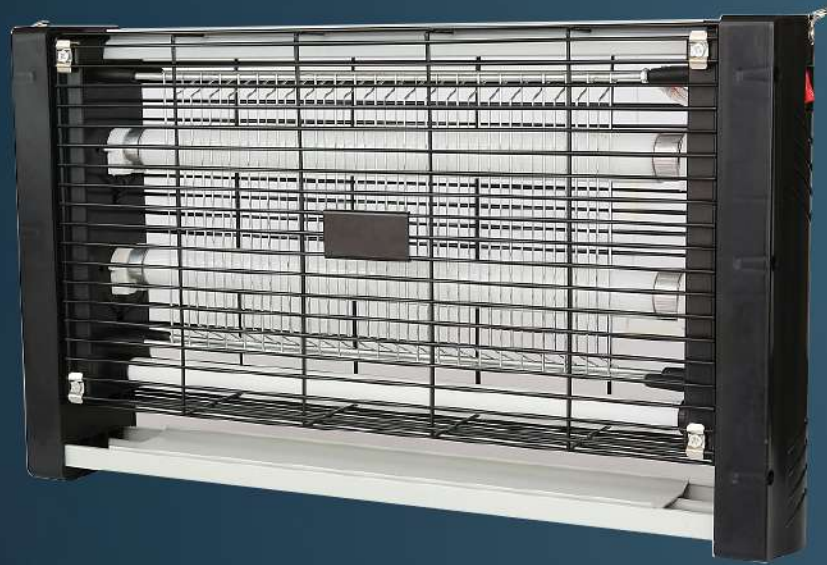

20W MOSQUITO KILLING LAMP

Safe · Quiet · Powerful

Designed for reliable indoor use in homes, offices, and everyday spaces.

iwachi

iwachi

MOSQUITO KILLING LAMP

Wide Coverage. Safe Operation. Reliable Performance

Wide Coverage Area (Up to 60m²)

Effectively protects large indoor spaces using powerful ultraviolet attraction.

Chemical-Free & Safe Operation

Eliminates mosquitoes without poisonous vapour or irritating odour.

Durable Structure & Easy Maintenance

Designed for long-lasting performance with a sturdy build and easy cleaning.

MOSQUITO KILLING LAMP

Durable
Construction

Energy Saving

Wide Coverage Area

Easy Installation