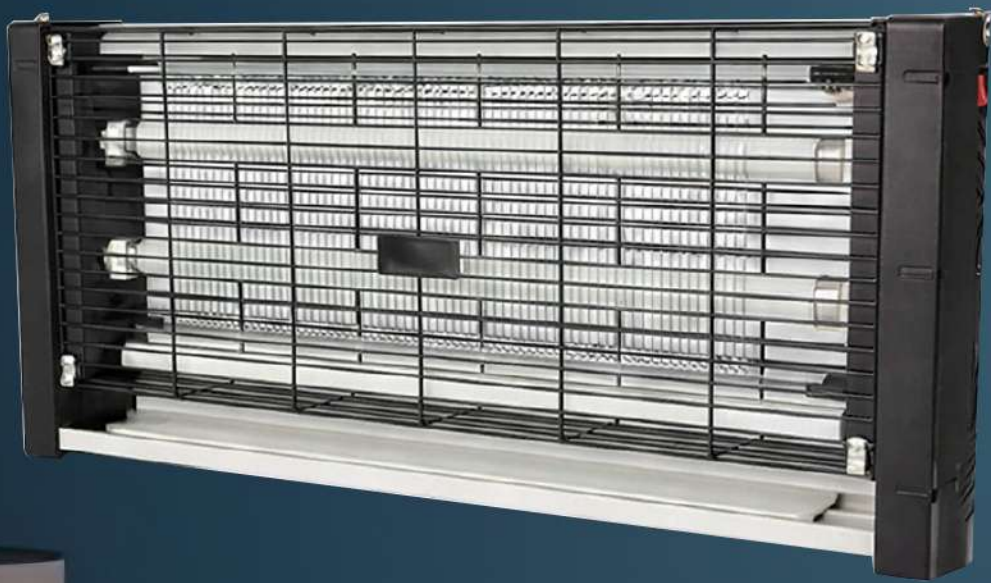

30W MOSQUITO KILLING LAMP

Safe · Quiet · Powerful

Designed for reliable indoor use in homes, offices, and everyday spaces.

iwachi

iwachi

MOSQUITO KILLING LAMP

Wide Coverage. Safe Operation. Reliable Performance

Wide Coverage Area (Up to 80m²)

Effectively protects large indoor spaces using powerful ultraviolet attraction.

Chemical-Free & Safe Operation

Eliminates mosquitoes without poisonous vapour or irritating odour.

Durable Structure & Easy Maintenance

Designed for long-lasting performance with a sturdy build and easy cleaning.

MOSQUITO KILLING LAMP

Durable
Construction

Energy Saving

Wide Coverage Area

Easy Installation