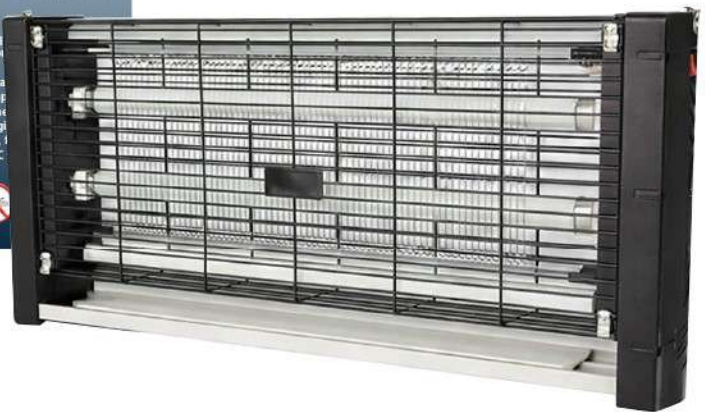

MOSQUITO KILLING LAMP

Voltage	Dimension (mm)	CTN	Coverage Area
220-240V 50/60Hz	560x260x75	10pcs	80m²

Model	Description	Watt
IMK0077-30	IWACHI 0077-30W MOSQUITO KILLING LAMP	30W