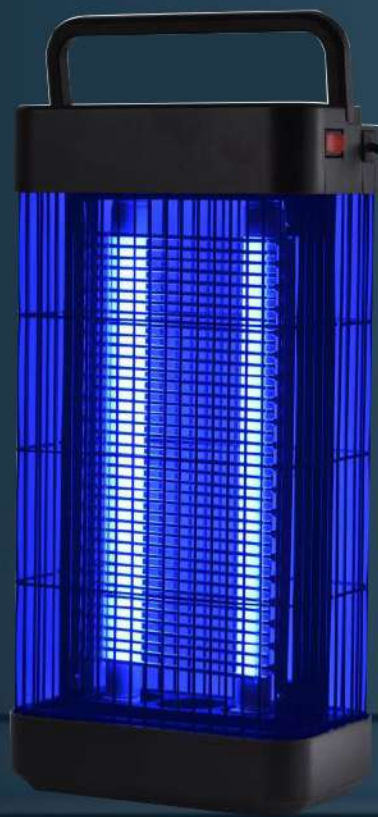

# 20W MOSQUITO KILLING LAMP

**Safe**  
**Quiet**  
**Powerful**

Designed for reliable indoor  
use in homes, offices, and  
everyday spaces.

iwachi

iwachi

## MOSQUITO KILLING LAMP