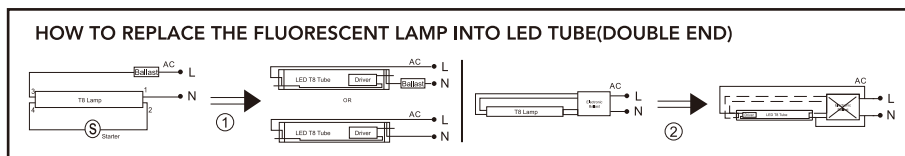

- Glass body with plastic external light diffusion film
- Built-in constant current LED driver included

OPTIONS

- Not suitable for use in sealed fittings

TECHNICAL DETAILS

- SMD 2835
- Rated life: 15.000 hours