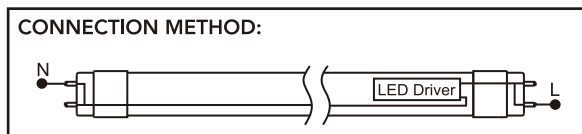

LUMITEC LED T8 TUBE

Standard LED tubes for general lighting

APPLICATIONS

- Ideal solution for replacement of traditional fluorescent tubes in schools, offices, supermarkets and rail stations.

CONSTRUCTION

- Glass body with plastic external light diffusion film
- Built-in constant current LED driver included

OPTIONS

- Not suitable for use in sealed fittings

TECHNICAL DETAILS

- SMD 2835
- Rated life: 15.000 hours