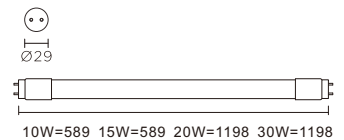

- Glass body with plastic external light diffusion film
- Built-in constant current LED driver included

OPTIONS

- Not suitable for use in sealed fittings

TECHNICAL DETAILS

- SMD 2835
- Rated life: 15.000 hours