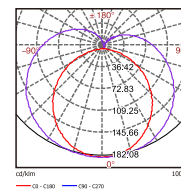

Model	Colour temp.	Lumens	CRI	PF	PACKING
LED T8 10W	3000K/4000K/6500K	1000lm	>70	>0.5	30pcs/ctn
LED T8 15W	3000K/4000K/6500K	1800lm	>70	>0.5	30pcs/ctn
LED T8 20W	3000K/4000K/6500K	2000lm	>70	>0.5	30pcs/ctn
LED T8 30W	3000K/4000K/6500K	3600lm	>70	>0.5	30pcs/ctn