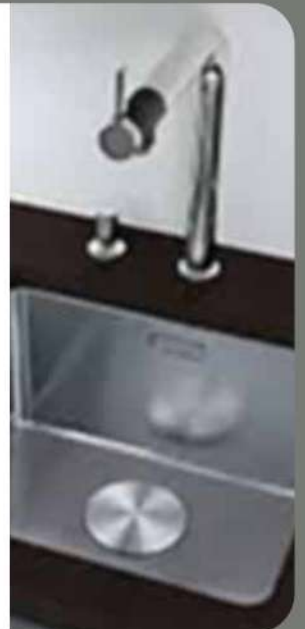

Stainless Steel Kitchen Sink

FREE
HWT 9013-C
RM 295.00

HAC-01

Nano Black Kitchen Sink

FREE
HWT 9014-A
RM 295.00

HAC-01

Apron front Kitchen Sink

FREE
HWT 9015-A
RM 295.00

HAC-01

Only For Rust