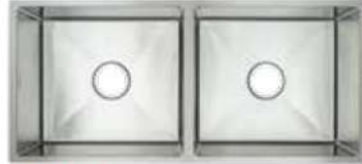

HKS 303
Dimension: 780 X 450 X 230mm
Thickness: 1.2mm
Finish: NANO SILVER
~~RM 803.00~~
RM 664.00

FREE
HWT 9013-C
RM 295.00

HAC-01

HKS 304
Dimension: 880 X 450 X 230mm
Thickness: 1.2mm
Finish: NANO SILVER
~~RM 1185.00~~
RM 897.00

HKS 305
Dimension: 880 X 480 X 230mm
Thickness: 1.2mm
Finish: NANO SILVER
~~RM 1270.00~~
RM 935.00

HKS 306
Dimension: 980 X 450 X 230mm
Thickness: 1.2mm
Finish: NANO SILVER
~~RM 1255.00~~
RM 925.00

Nano Black Kitchen Sink