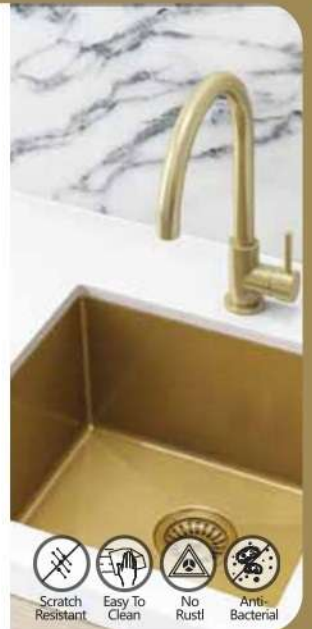

HKS 409
Dimension: 780 X 450 X 230mm
Thickness :1.2mm
Finish : Nano Gold
~~RM 1350.00~~
RM 1006.00

FREE

HWT 9013-C
RM 295.00

HAC-01

HKS 410
Dimension: 880 X 450 X 230mm
Thickness :1.2mm
Finish : Nano Gold
~~RM 1815.00~~
RM 1281.00