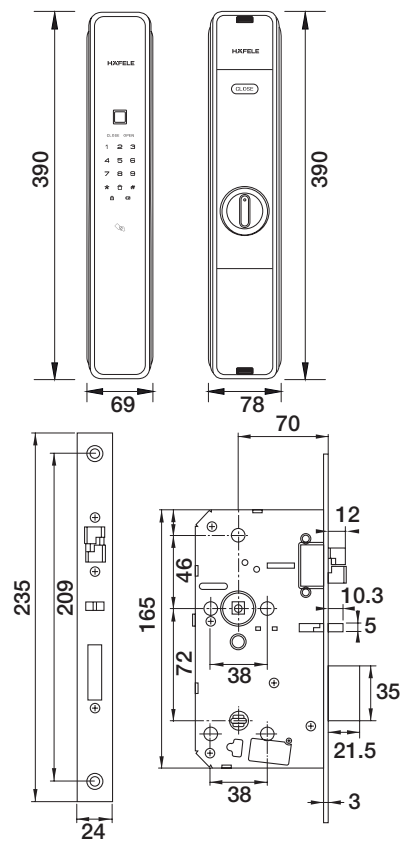

✓ Door frame at least 120 mm

TECHNICAL DRAWING

DL7900

PP9000

DL7600

ER5100

PP8100

EL7200