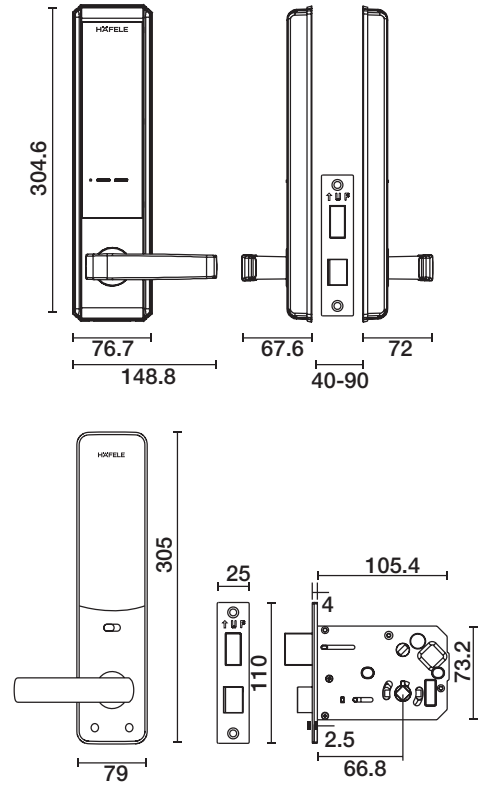

✓ Door frame at least 120 mm

TECHNICAL DRAWING

DL7900

PP9000

DL7600

ER5100

PP8100

EL7200