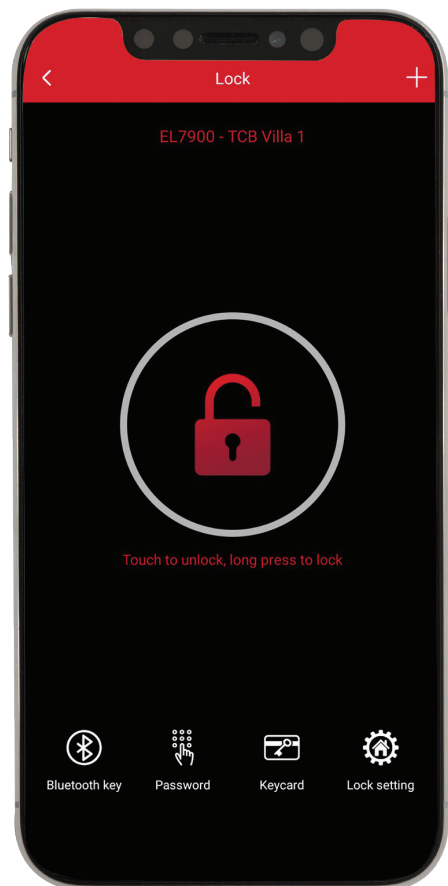

HÄFELE ACCESS APP

Home security management is now so easy and effective with the smart mobile application Häfele Access

Add and manage DL7900 right on your smartphone. Remarkably, you will know when the lock is opened (only applicable for Bluetooth connection)

Generate passwords or Bluetooth “keys” with customized validity time, ranging from one-time to duration and permanent

Send passwords and Bluetooth “keys” via Häfele Access, messengers, SMS or most multi-purpose messaging platform, eg. WhatsApp, We Chat, etc, allowing your family or friends to enter your house without your presence

Minimize the risks of hacking thanks to the lock’s Internet-free operation, thus increased safety and security

BLUETOOTH SMARTPHONE APPLICATION

HÄFELE SMART LOCK APP

Setup and Manage your Lock

PIN Code, Fingerprint or Key Cards