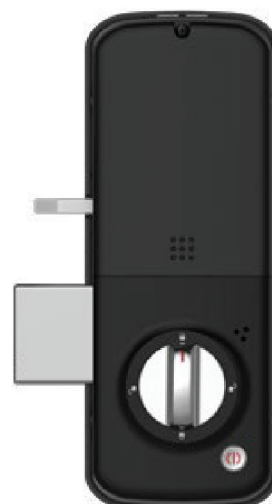

ART. NO	912.20.211
PRICE	MYR 1,499

Manage by Hafele Smart Lock App

Register up to 100 fingerprint

Register up to 100 smart card

Register up to 20 user password and 1 master password

Password exposure-proof by using fake pin code

Automatic and manual locking mode inter-changeable

Privacy locking mode

Defense locking mode

Freeze function [Freezing in 5-min after 10-access attempted]

Voice guide

Low battery alarm function

Silence mode can be activated when needed

DIGITAL LOCK

PP8100

ART. NO 912.05.697

PRICE MYR 2,980

Register up to 100 fingerprint

Register up to 100 smart card

Register up to 10 password and 1 master password

Double verification by combine 2 in 3 access ways (Fingerprint / password / smart card)