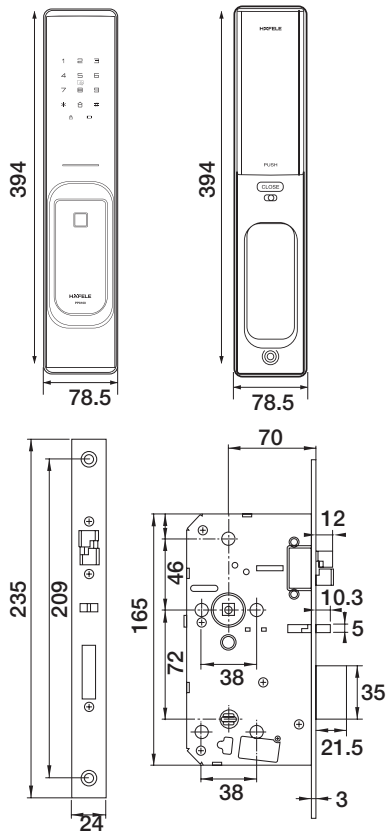

✓ Door frame at least 120 mm

TECHNICAL DRAWING

DL7900

PP9000

DL7600

ER5100

PP8100

EL7200