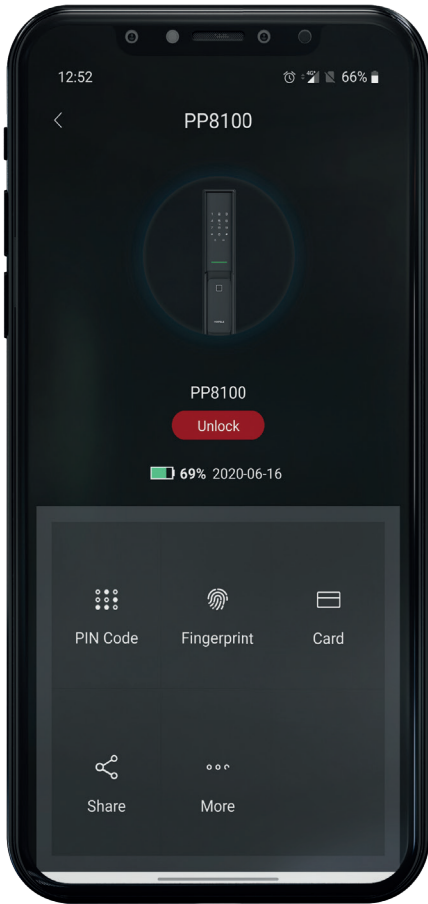

HÄFELE ACCESS APP

Home security management is now so easy and effective with the smart mobile application Häfele Access

Add and manage DL7900 right on your smartphone. Remarkably, you will know when the lock is opened (only applicable for Bluetooth connection)

Generate passwords or Bluetooth “keys” with customized validity time, ranging from one-time to duration and permanent

Send passwords and Bluetooth “keys” via Häfele Access, messengers, SMS or most multi-purpose messaging platform, eg. WhatsApp, We Chat, etc, allowing your family or friends to enter your house without your presence

Minimize the risks of hacking thanks to the lock’s Internet-free operation, thus increased safety and security

BLUETOOTH SMARTPHONE APPLICATION

HÄFELE SMART LOCK APP

Setup and Manage your Lock

PIN Code, Fingerprint or Key Cards

[App-controlled]
Bluetooth Key

Password

WiFi Unlock

Fingerprint

Remote Control

Smart Card

Mechanical Key

FEATURE