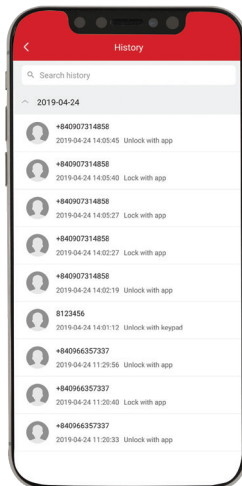

HÄFELE ACCESS APP

Home security management is now so easy and effective with the smart mobile application Häfele Access

Add and manage DL7900 right on your smartphone. Remarkably, you will know when the lock is opened (only applicable for Bluetooth connection)

Generate passwords or Bluetooth “keys” with customized validity time, ranging from one-time to duration and permanent

Send passwords and Bluetooth “keys” via Häfele Access, messengers, SMS or most multi-purpose messaging platform, eg. WhatsApp, We Chat, etc, allowing your family or friends to enter your house without your presence

Minimize the risks of hacking thanks to the lock’s Internet-free operation, thus increased safety and security

BLUETOOTH SMARTPHONE APPLICATION

HÄFELE SMART LOCK APP

Setup and Manage your Lock

PIN Code, Fingerprint or Key Cards