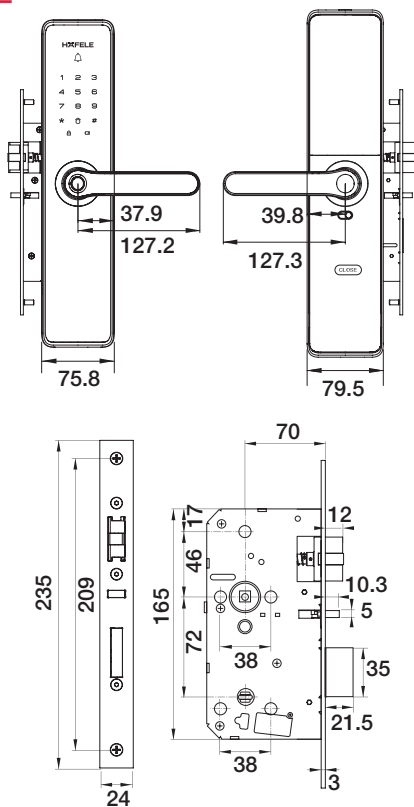

✓ Door frame at least 120 mm

TECHNICAL DRAWING

DL7900

PP9000

DL7600

ER5100

PP8100

EL7200