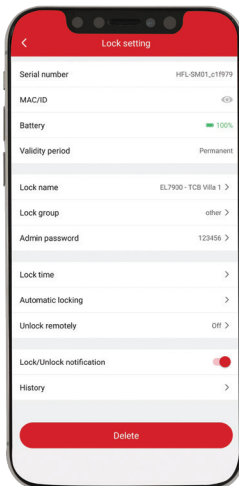

HÄFELE ACCESS APP

Home security management is now so easy and effective with the smart mobile application Häfele Access

Add and manage DL7900 right on your smartphone. Remarkably, you will know when the lock is opened (only applicable for Bluetooth connection)

Generate passwords or Bluetooth “keys” with customized validity time, ranging from one-time to duration and permanent

Send passwords and Bluetooth “keys” via Häfele Access, messengers, SMS or most multi-purpose messaging platform, eg. WhatsApp, We Chat, etc, allowing your family or friends to enter your house without your presence

Minimize the risks of hacking thanks to the lock’s Internet-free operation, thus increased safety and security

BLUETOOTH SMARTPHONE APPLICATION

HÄFELE SMART LOCK APP

Setup and Manage your Lock

PIN Code, Fingerprint or Key Cards