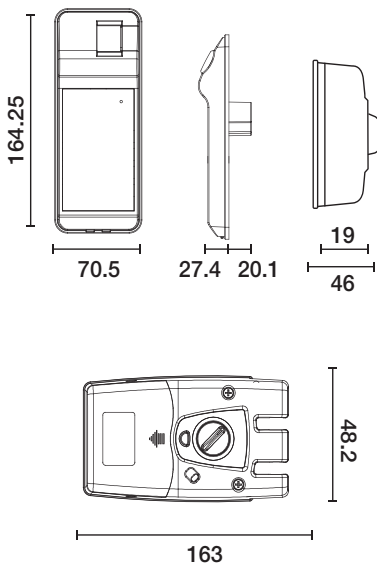

PP8100

EL7200

ER4850/3

ER4600

ER4400