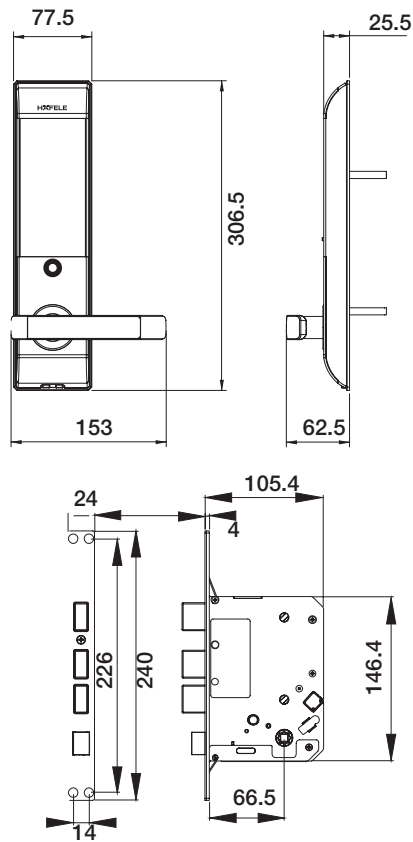

✓ Door frame at least 120 mm

TECHNICAL DRAWING

DL7900

PP9000

DL7600

ER5100

PP8100

EL7200