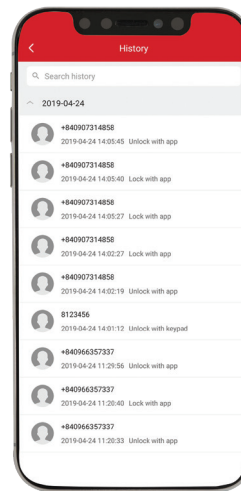

HÄFELE ACCESS APP

Home security management is now so easy and effective with the smart mobile application Häfele Access

Add and manage DL7900 right on your smartphone. Remarkably, you will know when the lock is opened (only applicable for Bluetooth connection)

Generate passwords or Bluetooth “keys” with customized validity time, ranging from one-time to duration and permanent

Send passwords and Bluetooth “keys” via Häfele Access, messengers, SMS or most multi-purpose messaging platform, eg. WhatsApp, We Chat, etc, allowing your family or friends to enter your house without your presence

Minimize the risks of hacking thanks to the lock’s Internet-free operation, thus increased safety and security

BLUETOOTH SMARTPHONE APPLICATION

HÄFELE SMART LOCK APP

Setup and Manage your Lock

PIN Code, Fingerprint or Key Cards