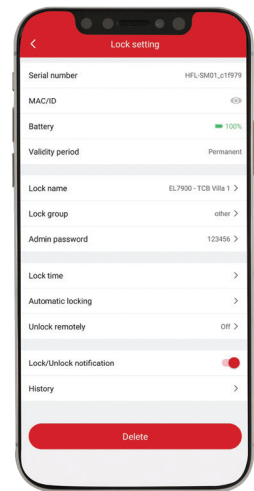

HÄFELE ACCESS APP

Home security management is now so easy and effective with the smart mobile application Häfele Access

Add and manage DL7900 right on your smartphone. Remarkably, you will know when the lock is opened (only applicable for Bluetooth connection)

Generate passwords or Bluetooth “keys” with customized validity time, ranging from one-time to duration and permanent

Send passwords and Bluetooth “keys” via Häfele Access, messengers, SMS or most multi-purpose messaging platform, eg. WhatsApp, We Chat, etc, allowing your family or friends to enter your house without your presence

Minimize the risks of hacking thanks to the lock’s Internet-free operation, thus increased safety and security

BLUETOOTH SMARTPHONE APPLICATION

HÄFELE SMART LOCK APP

Setup and Manage your Lock

PIN Code, Fingerprint or Key Cards

Share Bluetooth Keys with other people

Configure lock options

Check access history

Easily create or delete PIN codes

Permanent or limited validity

Recurring validity

One time Password (OTP)

ACCESS MODE