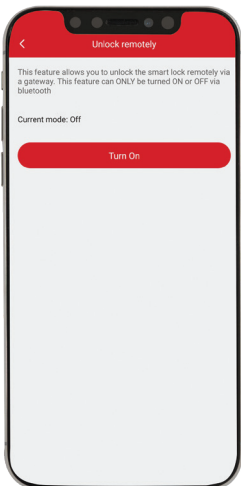

BLUETOOTH SMARTPHONE APPLICATION

HÄFELE ACCESS APP

Home security management is now so easy and effective with the smart mobile application Häfele Access

Add and manage DL7900 right on your smartphone. Remarkably, you will know when the lock is opened (only applicable for Bluetooth connection)

Generate passwords or Bluetooth “keys” with customized validity time, ranging from one-time to duration and permanent

Send passwords and Bluetooth “keys” via Häfele Access, messengers, SMS or most multi-purpose messaging platform, eg. WhatsApp, We Chat, etc, allowing your family or friends to enter your house without your presence

Minimize the risks of hacking thanks to the lock’s Internet-free operation, thus increased safety and security