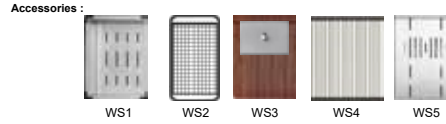

WS12048S
Material : SUS 304
Overall : 1219mm x 483mm
Bowl Size : 1179mm x 413mm
Depth : 254mm
Thickness : **1.2MM**
W.M List Price Offer Price
RM 2855.00 RM 1999.00
E.M List Price Offer Price
RM 3358.00 RM 2351.00

WS12048D
Material : SUS 304
Overall : 1219mm x 483mm
Bowl Size : 488/688mm x 413mm
Depth : 254mm
Thickness : **1.2MM**
W.M List Price Offer Price
RM 3284.00 RM 2298.00
E.M List Price Offer Price
RM 3863.00 RM 2704.00