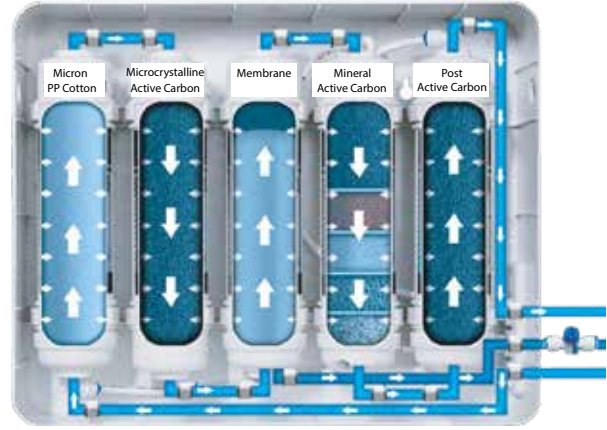

1 Ceramic + 5 Stage + Sus304 Filter Tap