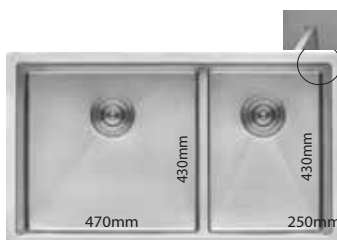

7647LD
Material : SUS 304
Overall : 760mm x 470mm
Bowl Size : 470mm x 430mm
Depth : 230mm
Thickness : **1.2MM**
W.M List Price Offer Price
RM 1428.00 RM 1000.00
E.M List Price Offer Price
RM 1680.00 RM 1176.00