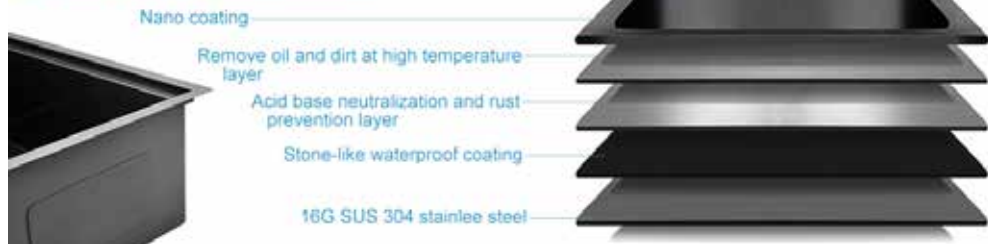

Durable 16G 304 Stainless Steel

ONE PIECE PROCES

KE - 6448 KE - 7648 KE - 8748

Mini Honey-comb

www.levanzo.com.my
LIFETIME WARRANTY