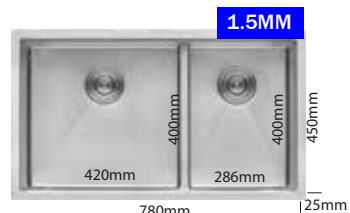

1603R
Material : SUS 304
Overall : 780mm x 450mm
Bowl Size : 420/286mm x 400mm
Depth : 230mm
Thickness : 1.5mm
W.M List Price Offer Price
RM 2071.00 RM 1450.00
E.M List Price Offer Price
RM 2436.00 RM 1705.00