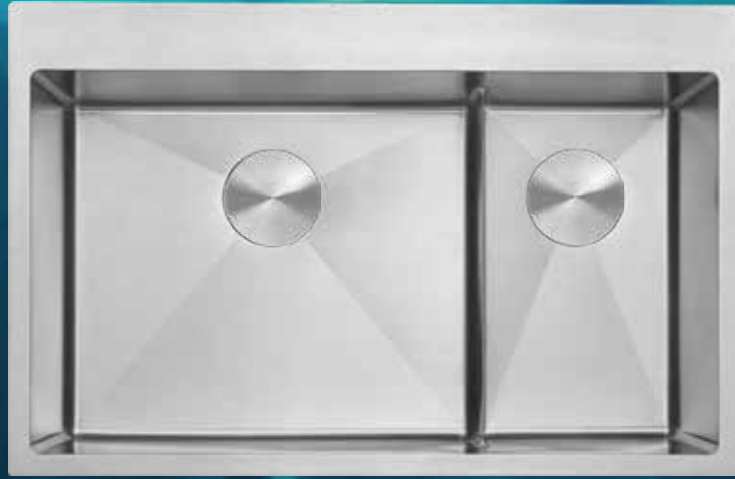

4MM Extra-thick

LE.VAN.ZO®
Italy

520mm

TOP
UNDER