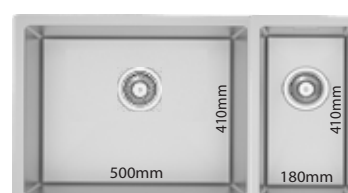

75546
Material : SUS 304
Overall : 755mm x 460mm
Bowl Size : 500mm x 410mm
Depth : 230mm
Thickness : **1.2MM**
W.M List Price Offer Price
RM 1456.00 RM 1020.00
E.M List Price Offer Price
RM 1713.00 RM 1199.00