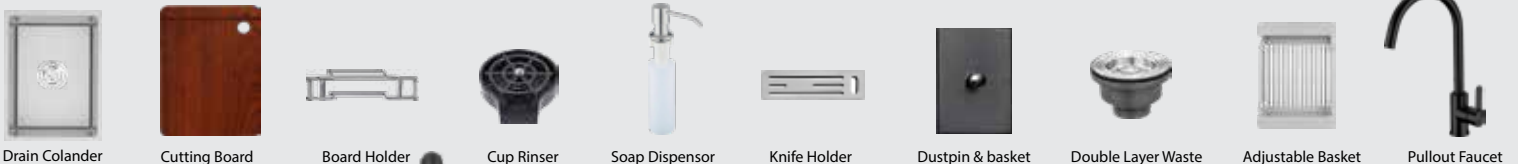

10 in 1 Korea Sink