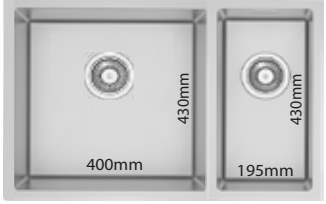

PS6547
Material : SUS 304
Overall : 880mm x 470mm
Bowl Size : 400mm x 430mm
Depth : 240mm
Thickness : 1.2MM

W.M List Price	Offer Price
RM 1714.00	RM 1200.00
E.M List Price	Offer Price
RM 2016.00	RM 1411.00