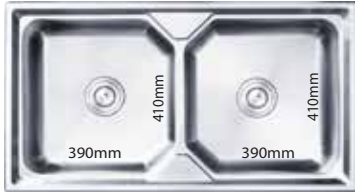

TOP SERIES

4242R
Material : SUS 304
Overall : 420mm x 420mm
Bowl Size : 390mm x 390mm
Depth : 225mm
Thickness : **1.0MM**
W.M List Price Offer Price
RM 485.00 RM 339.00
E.M List Price Offer Price
RM 570.00 RM 399.00

D9050
Material : SUS 304
Overall : 900mm x 500mm
Bowl Size : 390mm x 410mm
Depth : 230mm
Thickness : **1.0MM**
W.M List Price Offer Price
RM 900.00 RM 630.00
E.M List Price Offer Price
RM 1059.00 RM 741.00

T11050
Material : SUS 304
Overall : 1100mm x 500mm
Bowl Size : 390mm x 410mm
Depth : 230mm
Thickness : **1.0MM**
W.M List Price Offer Price
RM 1428.00 RM 999.00
E.M List Price Offer Price
RM 1680.00 RM 1176.00

D9050W
Material : SUS 304
Overall : 900mm x 500mm
Bowl Size : 390mm x 410mm
Depth : 230mm
Thickness : **1.0MM**
W.M List Price Offer Price
RM 829.00 RM 580.00
E.M List Price Offer Price
RM 975.00 RM 682.00

12050W
Material : SUS 304
Overall : 1200mm x 500mm
Bowl Size : 390mm x 410mm
Depth : 230mm
Thickness : **1.5MM**
W.M List Price Offer Price
RM 1375.00 RM 962.00
E.M List Price Offer Price
RM 1617.00 RM 1132.00

ECO SERIES

MACHINE PRESS

8"

5045R
Material : SUS 304
Overall : 490mm x 440mm
Bowl Size : 450mm x 400mm
Depth : 230mm
Thickness : **1.0MM**
W.M List Price Offer Price
RM 498.00 RM 349.00
E.M List Price Offer Price
RM 586.00 RM 410.00

4035R
Material : SUS 304
Overall : 400mm x 350mm
Bowl Size : 350mm x 300mm
Depth : 200mm
Thickness : **0.8MM**
W.M List Price Offer Price
RM 356.00 RM 249.00
E.M List Price Offer Price
RM 418.00 RM 293.00

6643R
Material : SUS 304
Overall : 660mm x 430mm
Bowl Size : 610mm x 380mm
Depth : 240mm
Thickness : **1.0MM**
W.M List Price Offer Price
RM 570.00 RM 399.00
E.M List Price Offer Price
RM 671.00 RM 469.00

4540R
Material : SUS 304
Overall : 450mm x 400mm
Bowl Size : 400mm x 350mm
Depth : 200mm
Thickness : **1.0MM**
W.M List Price Offer Price
RM 437.50 RM 299.00
E.M List Price Offer Price
RM 515.00 RM 360.00