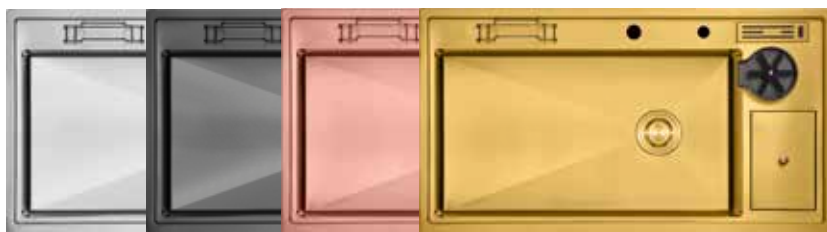

K10053
Material : SUS 304
Overall : 1000mm x 535mm
Bowl Size : 750mm x 405mm
Depth : 250mm
Thickness : **3.0+1.2MM**
W.M List Price Offer Price
RM 2980.00 RM 1788.00
E.M List Price Offer Price
RM 3505.00 RM 2103.00

K10053B
Material : SUS 304
Overall : 1000mm x 535mm
Bowl Size : 750mm x 405mm
Depth : 250mm
Thickness : **3.0+1.2MM**
W.M List Price Offer Price
RM 3146.00 RM 1888.00
E.M List Price Offer Price
RM 3701.00 RM 2220.00