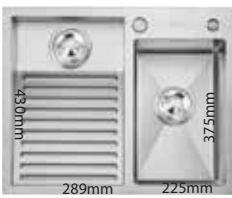

L6048L
Material : SUS 304
Overall : 600mm x 480mm
Bowl Size : 225mm x 375mm
Depth : 250mm
Thickness : **3 +1.2mm**
W.M List Price Offer Price
RM 1212.00 RM 848.00
E.M List Price Offer Price
RM 1426.00 RM 998.00

600mm