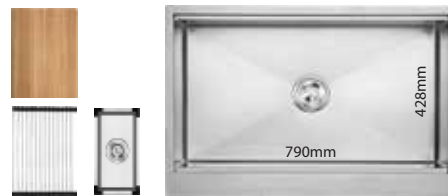

100 VINTAGE TILES
patterned collection

F3322S-Panel

Material : SUS 304
Overall : 840mm x 558mm
Bowl Size : 790mm x 428mm
Depth : 254mm
Thickness : 1.5mm
W.M List Price Offer Price
RM 3300.00 RM 2310.00
E.M List Price Offer Price
RM 3882.00 RM 2718.00

ADD ON