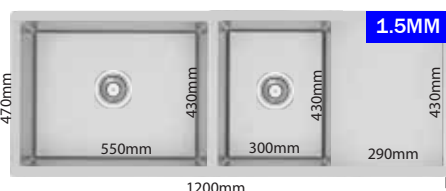

12047SB
Material : SUS 304
Overall : 1200mm x 470mm
Bowl Size : 550/300mm x 430mm
Depth : 230mm
Thickness : 1.5mm
W.M List Price Offer Price
RM 2800.00 RM 1960.00
E.M List Price Offer Price
RM 3294.00 RM 2306.00