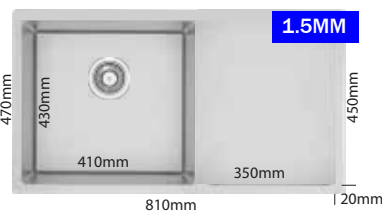

- TRU 16** 16mm steel construction: The thickest steel on the market, real 16 Gauge, will never chip or crack.
- 16mm SET DRAIN**: Provides more usable space for stacking dishes in the sink, and more space in the cabinet below.
- T304** stainless steel: Best-in-industry T304 stainless steel offers exceptional resistance to corrosion & rust.
- SOUND ABSORBING**: Extra-thick rubber sound dampening pads cover 80% of sink base to absorb noise and vibration.
- HIGHLY RESISTANT**: Resilient stainless steel construction offers lasting beauty under heavy daily use.
- CHANNEL GROOVES**: Engineered grooves allow for complete water drainage.

**8147B**  
 Material : SUS 304  
 Overall : 810mm x 470mm  
 Bowl Size : 410mm x 430mm  
 Depth : 230mm  
 Thickness : 1.5mm  
 W.M List Price Offer Price  
 RM 1857.00 RM 1360.00  
 E.M List Price Offer Price  
 RM 2184.00 RM 1529.00