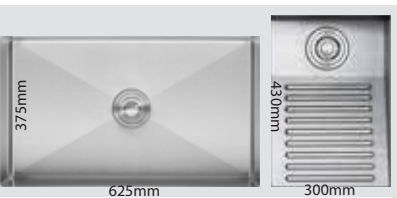

L10048R
Material : SUS 304
Overall : 1000mm x 480mm
Bowl Size : 625mm x 375mm
Depth : 250mm
Thickness : **3 +1.2mm**
W.M List Price Offer Price
RM 1750.00 RM 1225.00
E.M List Price Offer Price
RM 2058.00 RM 1441.00

625mm

480mm