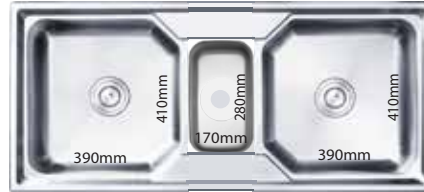

D9050
Material : SUS 304
Overall : 900mm x 500mm
Bowl Size : 390mm x 410mm
Depth : 230mm
Thickness : **1.0MM**
W.M List Price Offer Price
RM 900.00 RM 630.00
E.M List Price Offer Price
RM 1059.00 RM 741.00

T11050
Material : SUS 304
Overall : 1100mm x 500mm
Bowl Size : 390mm x 410mm
Depth : 230mm
Thickness : **1.0MM**
W.M List Price Offer Price
RM 1428.00 RM 999.00
E.M List Price Offer Price
RM 1680.00 RM 1176.00