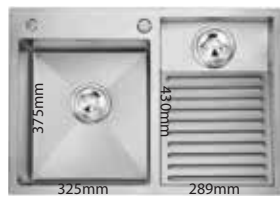

L7048R
Material : SUS 304
Overall : 700mm x 480mm
Bowl Size : 325mm x 375mm
Depth : 250mm
Thickness : **3 +1.2mm**
W.M List Price Offer Price
RM 1285.00 RM 899.00
E.M List Price Offer Price
RM 1511.00 RM 1058.00

700mm