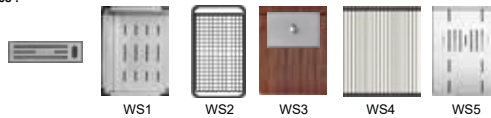

NEW PRODUCTS

Accessories :

WS8055S

Material : SUS 304
Overall : 800mm x 550mm
Bowl Size : 760mm x 413mm
Depth : 254mm
Thickness : **1.2MM**
W.M List Price Offer Price
RM 1998.00 RM 1499.00
E.M List Price Offer Price
RM 2350.00 RM 1645.00