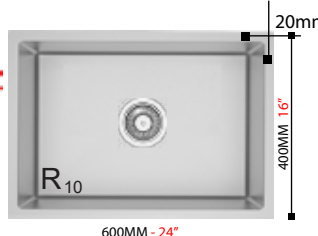

6040
Material : SUS 304
Overall : 600mm x 400mm
Bowl Size : 560mm x 360mm
Depth : 230mm
Thickness : **1.2MM**
W.M List Price Offer Price
RM 1050.00 RM 735.00
E.M List Price Offer Price
RM 1235.00 RM 865.00

NEW PRODUCTS