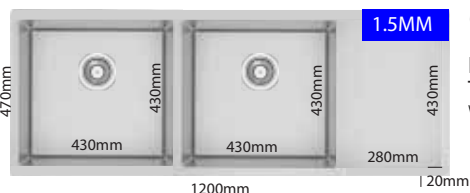

12047BB
Material : SUS 304
Overall : 1200mm x 470mm
Bowl Size : 430mm x 430mm
Depth : 230mm
Thickness : 1.5mm
W.M List Price Offer Price
RM 2800.00 RM 1960.00
E.M List Price Offer Price
RM 3294.00 RM 2306.00