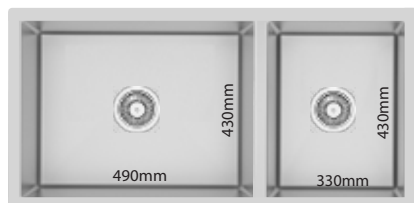

LOW DIVIDER

EMBER SERIES

8847SB
Material : SUS 304
Overall : 880mm x 470mm
Bowl Size : 490mm x 430mm
Depth : 230mm
Thickness : **1.2MM**
W.M List Price Offer Price
RM 1428.00 RM 1000.00
E.M List Price Offer Price
RM 1680.00 RM 1176.00