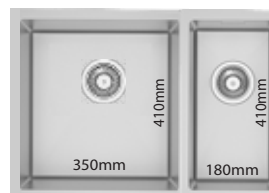

60546
Material : SUS 304
Overall : 605mm x 460mm
Bowl Size : 350mm x 410mm
Depth : 230mm
Thickness : **1.2MM**
W.M List Price Offer Price
RM 1295.00 RM 905.00
E.M List Price Offer Price
RM 1524.00 RM 1067.00