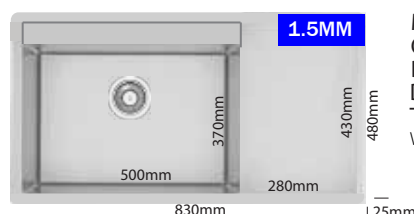

- TRU 16** 16mm steel construction: The thickest steel on the market, real 16 Gauge, will never chip or crack.
- 16mm SET DRAIN**: Provides more usable space for stacking dishes in the sink, and more space in the cabinet below.
- T304** stainless steel: Best-in-industry T304 stainless steel offers exceptional resistance to corrosion & rust.
- SOUND ABSORBING**: Extra-thick rubber sound dampening pads cover 80% of sink base to absorb noise and vibration.
- HIGHLY RESISTANT**: Resilient stainless steel construction offers lasting beauty under heavy daily use.
- CHANNEL GROOVES**: Engineered grooves allow for complete water drainage.

**8147B**  
 Material : SUS 304  
 Overall : 810mm x 470mm  
 Bowl Size : 410mm x 430mm  
 Depth : 230mm  
 Thickness : 1.5mm  
 W.M List Price Offer Price  
 RM 1857.00 RM 1360.00  
 E.M List Price Offer Price  
 RM 2184.00 RM 1529.00