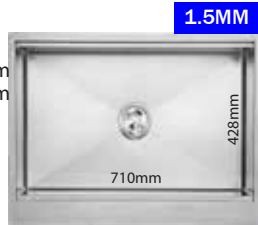

1.5MM

**F2522S**  
Material : SUS 304  
Overall : 638mm x 558mm  
Bowl Size : 588mm x 428mm  
Depth : 254mm  
Thickness : **1.5mm**  
W.M List Price Offer Price  
RM 2400.00 RM 1680.00  
E.M List Price Offer Price  
RM 2823.00 RM 1976.00

SPECIFICATIONS

1.5MM

**F3022S**  
Material : SUS 304  
Overall : 760mm x 558mm  
Bowl Size : 710mm x 428mm  
Depth : 254mm  
Thickness : **1.5mm**  
W.M List Price Offer Price  
RM 2600.00 RM 1820.00  
E.M List Price Offer Price  
RM 3058.00 RM 2140.00