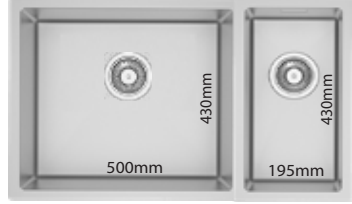

PS7547
Material : SUS 304
Overall : 755mm x 470mm
Bowl Size : 500mm x 430mm
Depth : 240mm
Thickness : 1.2MM

W.M List Price	Offer Price
RM 1857.00	RM 1300.00
E.M List Price	Offer Price
RM 2185.00	RM 1529.00