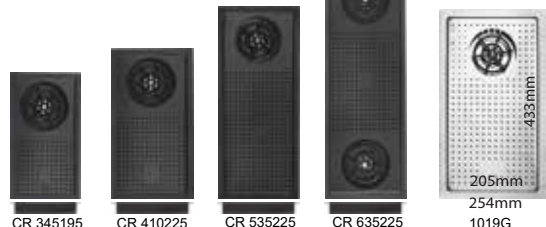

CR345195 W.M List Price Offer Price
RM 1050.00 RM 735.00
E.M List Price Offer Price
RM 1235.00 RM 864.00
CR410225 W.M List Price Offer Price
RM 1100.00 RM 770.00
E.M List Price Offer Price
RM 1294.00 RM 906.00
CR535225 W.M List Price Offer Price
RM 1200.00 RM 875.00
E.M List Price Offer Price
RM 1411.00 RM 988.00
CR635225 W.M List Price Offer Price
RM 1300.00 RM 910.00
E.M List Price Offer Price
RM 1529.00 RM 1070.00

1019G
Material : SUS 304
Overall : 254mm x 483mm
Bowl Size : 205mm x 433mm
Depth : 180mm
Thickness : **3 +1.2mm**
W.M List Price Offer Price
RM 1300.00 RM 910.00
E.M List Price Offer Price
RM 1529.00 RM 1070.00

3119G
Material : SUS 304
Overall : 787mm x 483mm
Bowl Size : 507mm x 383mm
Depth : 230mm
Thickness : **3 +1.2mm**
W.M List Price Offer Price
RM 1800.00 RM 1260.00
E.M List Price Offer Price
RM 2118.00 RM 1483.00