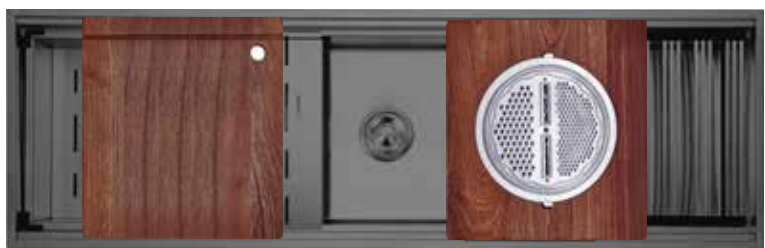

Limited
EDITION