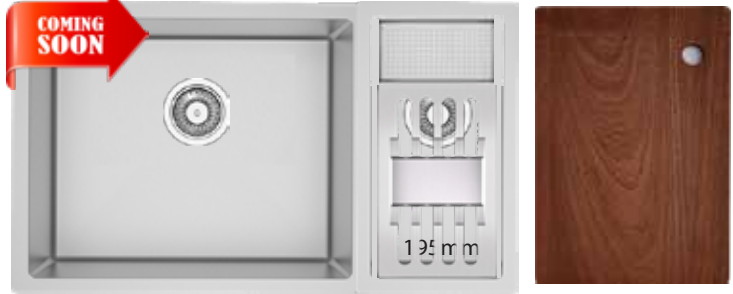

PORTUGAL KITCHEN SINK

COMING SOON

57 CUT BOARD