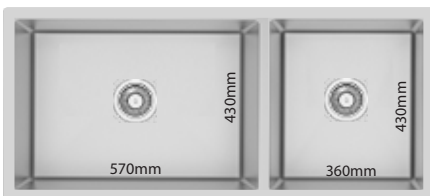

9947SB
Material : SUS 304
Overall : 990mm x 470mm
Bowl Size : 570mm x 430mm
Depth : 230mm
Thickness : **1.2MM**
W.M List Price Offer Price
RM 1650.00 RM 1155.00
E.M List Price Offer Price
RM 1941.00 RM 1359.00