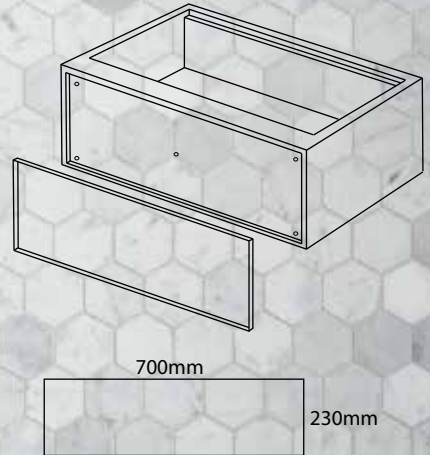

LEVANZO has launched the FARMHOUSE SINK INTERCHANGEABLE FRONT PANEL. The sink was made for consumers who'd love to create their own kitchen style. Customising the front panel according to your heart to make your kitchen more welcoming to yourself. People who go for interchangeable front panel farmhouse sinks know what they want and they enjoy what they have. They deserved to look special.

LIFETIME WARRANTY