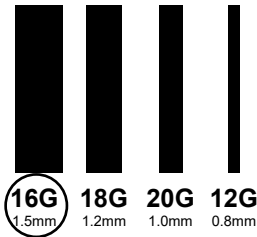

Experience Kraus Quality, and set a new standard in your kitchen with extra-tough T304 stainless steel sinks with flawless wear-resistant finish that's easy to keep clean

QUALITY ASSURED

1.5mm Thickness