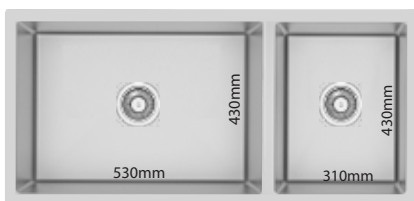

9047SB
Material : SUS 304
Overall : 900mm x 470mm
Bowl Size : 530mm x 430mm
Depth : 230mm
Thickness : **1.2MM**
W.M List Price Offer Price
RM 1570.00 RM 1100.00
E.M List Price Offer Price
RM 1847.00 RM 1292.00