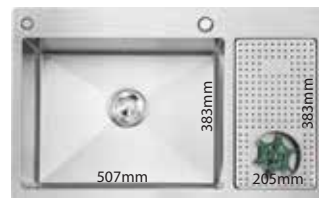

L5045
Material : SUS 304
Overall : 500mm x 450mm
Bowl Size : 450mm x 400mm
Depth : 235mm
Thickness : **3 +1.2mm**
W.M List Price Offer Price
RM 1141.00 RM 798.00
E.M List Price Offer Price
RM 1342.00 RM 939.00

500mm

L6048L
Material : SUS 304
Overall : 600mm x 480mm
Bowl Size : 225mm x 375mm
Depth : 250mm
Thickness : **3 +1.2mm**
W.M List Price Offer Price
RM 1212.00 RM 848.00
E.M List Price Offer Price
RM 1426.00 RM 998.00

600mm

L6048R
Material : SUS 304
Overall : 600mm x 480mm
Bowl Size : 225mm x 375mm
Depth : 250mm
Thickness : **3 +1.2mm**
W.M List Price Offer Price
RM 1212.00 RM 848.00
E.M List Price Offer Price
RM 1426.00 RM 998.00

600mm

L7048L
Material : SUS 304
Overall : 700mm x 480mm
Bowl Size : 325mm x 375mm
Depth : 250mm
Thickness : **3 +1.2mm**
W.M List Price Offer Price
RM 1285.00 RM 899.00
E.M List Price Offer Price
RM 1511.00 RM 1058.00

700mm

L7048R
Material : SUS 304
Overall : 700mm x 480mm
Bowl Size : 325mm x 375mm
Depth : 250mm
Thickness : **3 +1.2mm**
W.M List Price Offer Price
RM 1285.00 RM 899.00
E.M List Price Offer Price
RM 1511.00 RM 1058.00

700mm

L8048L
Material : SUS 304
Overall : 800mm x 480mm
Bowl Size : 425mm x 375mm
Depth : 250mm
Thickness : **3 +1.2mm**
W.M List Price Offer Price
RM 1356.00 RM 949.00
E.M List Price Offer Price
RM 1595.00 RM 1117.00

800mm

L8048R
Material : SUS 304
Overall : 800mm x 480mm
Bowl Size : 425mm x 375mm
Depth : 250mm
Thickness : **3 +1.2mm**
W.M List Price Offer Price
RM 1356.00 RM 949.00
E.M List Price Offer Price
RM 1595.00 RM 1117.00

800mm