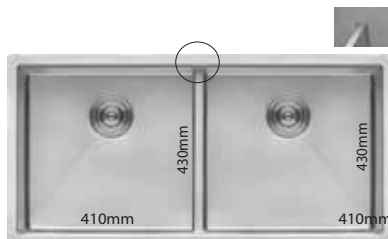

8847LD
Material : SUS 304
Overall : 880mm x 470mm
Bowl Size : 410mm x 430mm
Depth : 230mm
Thickness : **1.2MM**
W.M List Price Offer Price
RM 1800.00 RM 1260.00
E.M List Price Offer Price
RM 2117.00 RM 1482.00