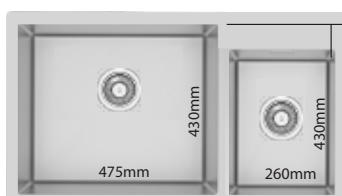

8047SB
Material : SUS 304
Overall : 800mm x 470mm
Bowl Size : 475mm x 420mm
Depth : 230mm
Thickness : **1.2MM**
W.M List Price Offer Price
RM 1284.00 RM 899.00
E.M List Price Offer Price
RM 1510.00 RM 1057.00