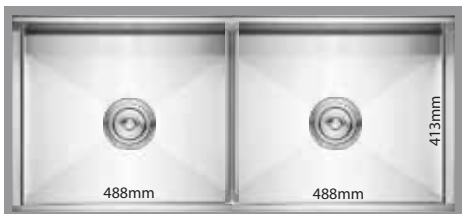

**Accessories :**  
CS1 - CS2 - CS6 - CS9 - LV4001B

**12048SG - B - G - RG**  
Material : SUS 304  
Overall : 1219mm x 483mm  
Bowl Size : 1179mm x 413mm  
Depth : 254mm  
Thickness : **1.2MM**  
W.M List Price Offer Price  
RM 2999.00  
E.M List Price Offer Price  
RM 3299.00

**WS10048S**  
Material : SUS 304  
Overall : 1016mm x 483mm  
Bowl Size : 976mm x 413mm  
Depth : 254mm  
Thickness : **1.2MM**  
W.M List Price Offer Price  
RM 2430.00 RM 1701.00  
E.M List Price Offer Price  
RM 2859.00 RM 2001.00