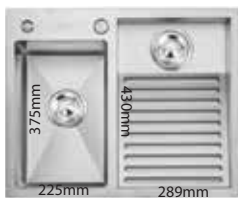

L6048R
Material : SUS 304
Overall : 600mm x 480mm
Bowl Size : 225mm x 375mm
Depth : 250mm
Thickness : **3 +1.2mm**
W.M List Price Offer Price
RM 1212.00 RM 848.00
E.M List Price Offer Price
RM 1426.00 RM 998.00

600mm