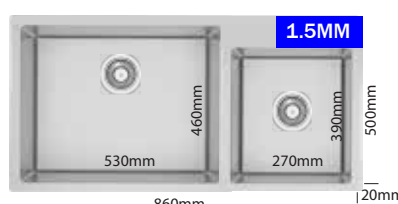

8650L
Material : SUS 304
Overall : 860mm x 500mm
Bowl Size : 530/270mm x 460mm
Depth : 230mm
Thickness : 1.5mm
W.M List Price Offer Price
RM 2200.00 RM 1540.00
E.M List Price Offer Price
RM 2588.00 RM 1811.00