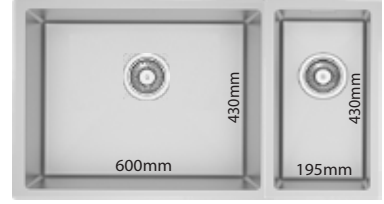

BARSTATION SINK™

Overall : 685mm x 245mm
Bowl Size : 635mm x 165mm
Depth : 200mm
Thickness : 1.2mm

W.M List Price	Offer Price
RM 1800.00	RM 1260.00
E.M List Price	Offer Price
RM 2118.00	RM 1482.00

Overall : 1000mm x 245mm
Bowl Size : 950mm x 165mm
Depth : 200mm
Thickness : 1.2mm

W.M List Price	Offer Price
RM 2100.00	RM 1470.00
E.M List Price	Offer Price
RM 2471.00	RM 1729.00

Overall : 1315mm x 245mm
Bowl Size : 1260mm x 165mm
Depth : 200mm
Thickness : 1.2mm

W.M List Price	Offer Price
RM 2600.00	RM 1820.00
E.M List Price	Offer Price
RM 3058.00	RM 2140.00

Overall : 1940mm x 245mm
Bowl Size : 1850mm x 165mm
Depth : 200mm
Thickness : 1.2mm

W.M List Price	Offer Price
RM 4071.00	RM 2850.00
E.M List Price	Offer Price
RM 4789.00	RM 3352.00

L1 W.M List Price Offer Price RM 185.00 E.M List Price Offer Price RM 218.00 DRAIN BASKET	L2 W.M List Price Offer Price RM 130.00 E.M List Price Offer Price RM 152.00 DRAIN BOARD	L3 W.M List Price Offer Price RM 160.00 E.M List Price Offer Price RM 188.00 DISH HOLDER	L4 W.M List Price Offer Price RM 130.00 E.M List Price Offer Price RM 152.00 KNIFE HOLDER	L5 W.M List Price Offer Price RM 135.00 E.M List Price Offer Price RM 159.00 CUP HOLDER	L6 W.M List Price Offer Price RM 185.00 E.M List Price Offer Price RM 218.00 ICE BUCKET	L7 W.M List Price Offer Price RM 125.00 E.M List Price Offer Price RM 147.00 CUP HOLDER	L8 W.M List Price Offer Price RM 195.00 E.M List Price Offer Price RM 229.00 BOARD HOLDER

PORTUGAL KITCHEN SINK

COMING SOON

PS6547
Material : SUS 304
Overall : 880mm x 470mm
Bowl Size : 400mm x 430mm
Depth : 240mm
Thickness : 1.2MM

W.M List Price	Offer Price
RM 1714.00	RM 1200.00
E.M List Price	Offer Price
RM 2016.00	RM 1411.00