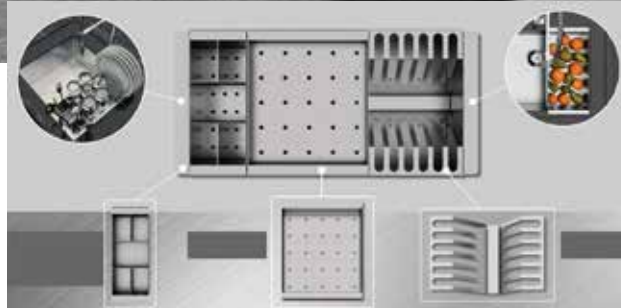

Offer Price
RM 299.00
Offer Price
RM 351.00

2547
Material : SUS 304
Overall : 250mm x 470mm
Bowl Size : 210mm x 430mm
Depth : 230mm
Thickness : **1.2MM**
W.M List Price Offer Price
RM 700.00 RM 490.00
E.M List Price Offer Price
RM 823.00 RM 576.00

Offer Price
RM 59.00
Offer Price
RM 70.00

3047
Material : SUS 304
Overall : 300mm x 470mm
Bowl Size : 260mm x 430mm
Depth : 230mm
Thickness : **1.2MM**
W.M List Price Offer Price
RM 750.00 RM 525.00
E.M List Price Offer Price
RM 882.00 RM 617.00

6047
Material : SUS 304
Overall : 600mm x 470mm
Bowl Size : 560mm x 430mm
Depth : 230mm
Thickness : **1.2MM**
W.M List Price Offer Price
RM 925.00 RM 648.00
E.M List Price Offer Price
RM 1088.00 RM 762.00

3547
Material : SUS 304
Overall : 350mm x 470mm
Bowl Size : 310mm x 430mm
Depth : 230mm
Thickness : **1.2MM**
W.M List Price Offer Price
RM 800.00 RM 560.00
E.M List Price Offer Price
RM 941.00 RM 658.00

6547
Material : SUS 304
Overall : 650mm x 470mm
Bowl Size : 610mm x 430mm
Depth : 230mm
Thickness : **1.2MM**
W.M List Price Offer Price
RM 1000.00 RM 700.00
E.M List Price Offer Price
RM 1176.00 RM 823.00

4047
Material : SUS 304
Overall : 400mm x 470mm
Bowl Size : 360mm x 430mm
Depth : 230mm
Thickness : **1.2MM**
W.M List Price Offer Price
RM 850.00 RM 595.00
E.M List Price Offer Price
RM 1000.00 RM 700.00

7047
Material : SUS 304
Overall : 700mm x 470mm
Bowl Size : 660mm x 430mm
Depth : 230mm
Thickness : **1.2MM**
W.M List Price Offer Price
RM 1075.00 RM 753.00
E.M List Price Offer Price
RM 1264.00 RM 885.00

4547
Material : SUS 304
Overall : 450mm x 470mm
Bowl Size : 410mm x 430mm
Depth : 230mm
Thickness : **1.2MM**
W.M List Price Offer Price
RM 875.00 RM 613.00
E.M List Price Offer Price
RM 1029.00 RM 720.00