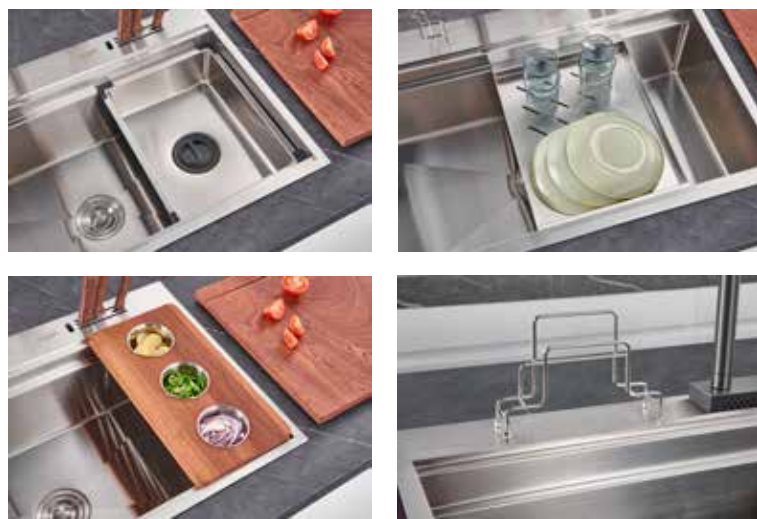

www.levanzo.com.my
LIFETIME WARRANTY

New design

SPECIFICATIONS WST3421
Germany Handmade Warranty Food Material Radius Sound Thickness

Material : SUS 304 -18 Gauge
Overall Size : 860mm x 550mm
Bowl Size : 820mm x 383mm
Bowl Size : -
Depth : 254mm / 10"

Accessories :
CS5 - CS2 - CS3 - CS9
W.M List Price Offer Price
RM 2356.00 RM 1649.00
E.M List Price Offer Price
RM 2772.00 RM 1940.00

SPECIFICATIONS WST2621
Germany Handmade Warranty Food Material Radius Sound Thickness

Material : SUS 304 -18 Gauge
Overall Size : 660mm x 550mm
Bowl Size : 620mm x 383mm
Bowl Size : -
Depth : 254mm / 10"

Accessories :
CS5 - CS2 - CS3 - CS9
W.M List Price Offer Price
RM 1785.00 RM 1249.00
E.M List Price Offer Price
RM 2100.00 RM 1470.00