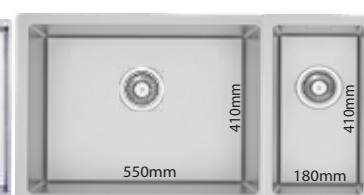

80546
Material : SUS 304
Overall : 805mm x 460mm
Bowl Size : 550mm x 410mm
Depth : 230mm
Thickness : **1.2MM**
W.M List Price Offer Price
RM 1500.00 RM 1050.00
E.M List Price Offer Price
RM 1764.00 RM 1235.00