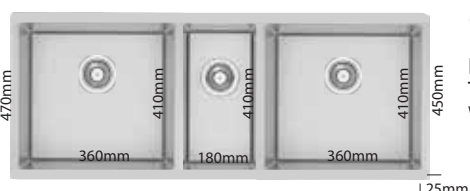

T10046
Material : SUS 304
Overall : 1100mm x 460mm
Bowl Size : 360/180mm x 410mm
Depth : 230mm
Thickness : 1.2mm
W.M List Price Offer Price
RM 2000.00 RM 1399.00
E.M List Price Offer Price
RM 2352.00 RM 1647.00

Germany Handmade Warranty Food Material SUS 304 R10 Sound Thickness