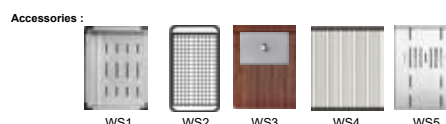

WS10048S
Material : SUS 304
Overall : 1016mm x 483mm
Bowl Size : 976mm x 413mm
Depth : 254mm
Thickness : **1.2MM**
W.M List Price Offer Price
RM 2430.00 RM 1701.00
E.M List Price Offer Price
RM 2859.00 RM 2001.00