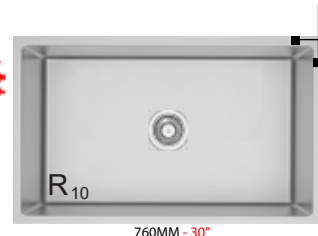

7640
Material : SUS 304
Overall : 760mm x 400mm
Bowl Size : 710mm x 360mm
Depth : 230mm
Thickness : **1.2MM**
W.M List Price Offer Price
RM 1300.00 RM 910.00
E.M List Price Offer Price
RM 1529.00 RM 1070.00