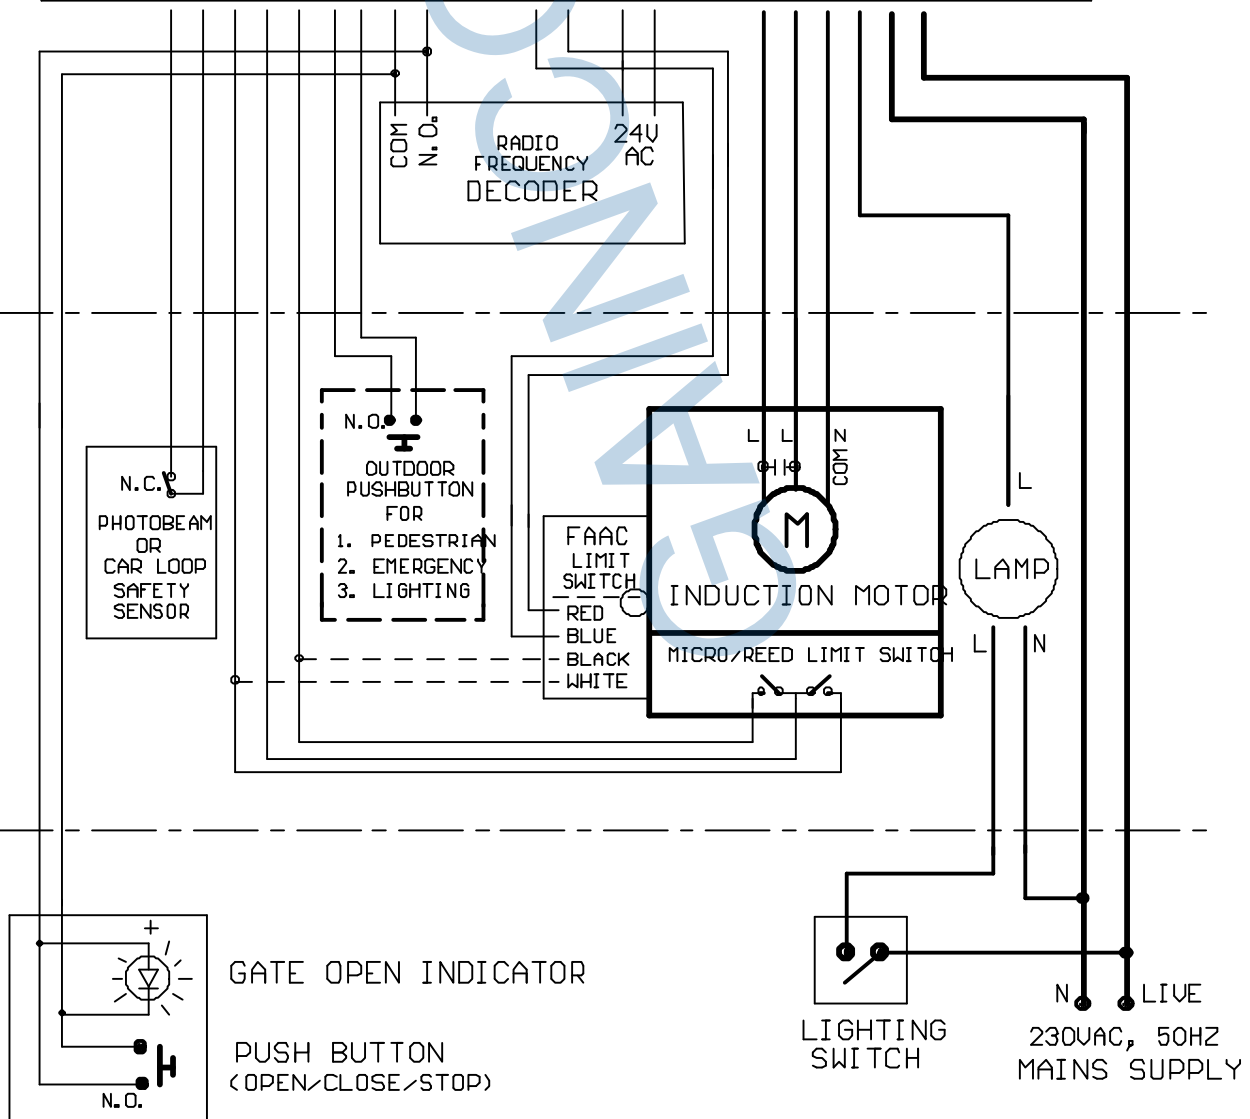

CONTROL PANEL

GATE SITE

INDOOR

HIGH VOLTAGE!