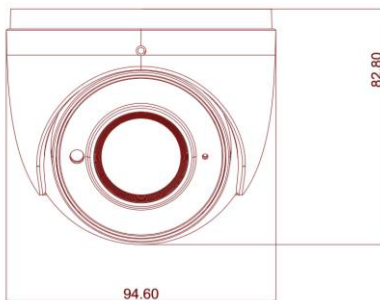

## TSI-2MD28A+C- 2M Entry Level STARLIGHT IR IP Dome Camera

**2 MP**

**H.265+ STARLIGHT**

**μSD IP67 20m IR**

**Build-in Mic POE ONVIF**

### Features

- 2 Megapixel 1920x1080 @25fps
- **H.265+** Compression
- ONVIF compatible
- **3.6mm** Fixed Lens
- **STARLIGHT** 0.006LUX w/o LED
- 3D-DNR, DWDR, HLC, BLC, ROI, Dual Stream
- 2nos LED Array, 0 Lux up to 20m
- Aluminum Casing with Epoxy
- IP67, Support SD up to 128GB
- POE / 12VC Dual Power
- Smart functions : **Area Intrusion, Line Crossing, Object Monitoring**

### SPECIFICATION

Model	TSI-2MD28A+C
Image Sensor	1/2.8" progressive scan CMOS Sensor
Resolution	1920x1080 @25fps (PAL)
Shutter	1/25s ~ 1/100,000s
Lens	M12 3.6mm Fixed Lens
LEDs	850nm IR LED Array
Day & Night	Filter Change or TDN (True Day & Night)
Min. Illumination	0 Lux up to 20m
Network	10/100-BaseT, RJ45
Bit Rate	256Kbps ~ 5Mbps
Compression	2-Stream : H.265+ / H.264+ / MJPEG
W. Environment	-30° ~+60°C, <90° Humidity (Non-Condensing)
Power	POE IEEE 802.3af/12VDC, < 6W
Dimension	94.6 x 82.8mm(H), 0.39kg