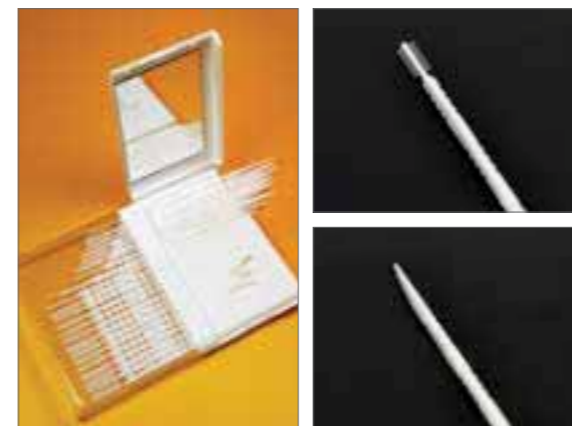

Available in a travel toothbrush with 25gm toothpaste combination.

TRAVEL TWIN TOOTH STAIN ERASER & PLAQUE REMOVER

Going where brushing and flossing cannot, our Travel Twin Tooth Stain Eraser & Plaque Remover is a unique dual purpose dental tool kit that's exclusive to Pearl White®. Use one end to remove tough plaque or food particles from in between your teeth and the other end to remove tough stains on tooth surfaces. Anytime. Anywhere. What makes it even sweeter is we've put it in a nifty little package so you can take it with you wherever you go.

SMART FEATURES

- Removes tough plaque and food particles from in between your teeth
- Removes tough stains on the surface of your teeth
- Conveniently designed to fit into your bag or pocket, or hang with your keys

Available in a 2-piece pack

ORALPICKS™ PORTABLE FOOD & PLAQUE REMOVAL PICKS

Once we started trying to make our OralPicks™ better than traditional wooden picks, we found it hard to stop. First, we made them out of a durable plastic so they don't splinter. Then we added a safe rounded tip to protect your gums and a flexible neck to help you get to those hard to reach areas. Even the containers are smarter: Both OralPicks 20s or OralPicks 110s comes with a mirror for you to check on your teeth.

SMART FEATURES

- **Unique Oral Pick Design** – Effectively removes food particles and plaque trapped in between teeth
- **Splinter-Proof Plastic** – Made of polyethylene plastic that doesn't splinter like traditional wooden picks
- **Smart Containers** – OralPicks™ 20s comes in a refillable dispenser with a mirror on its cap. OralPicks™ 110s comes with two refillable containers, one with a mirror on the side of the container.