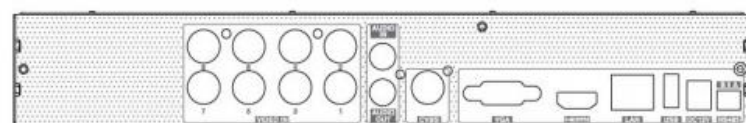

Product Structure

Note : All specifications may change without prior notice