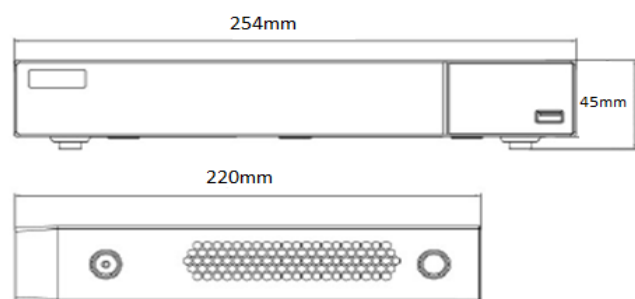

Product Structure

Note : All specifications may change without prior notice