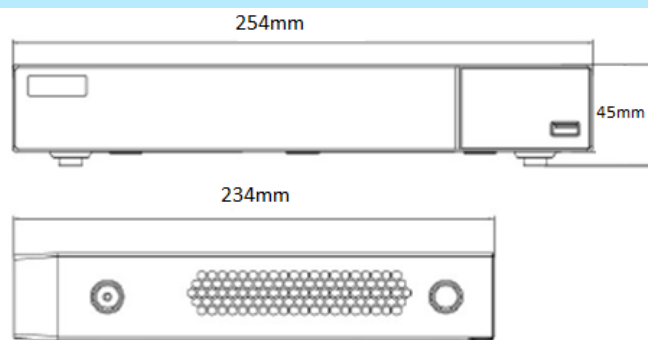

Product Structure

Note : All specifications may change without prior notice