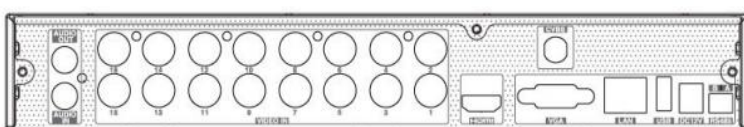

Product Structure

Note : All specifications may change without prior notice